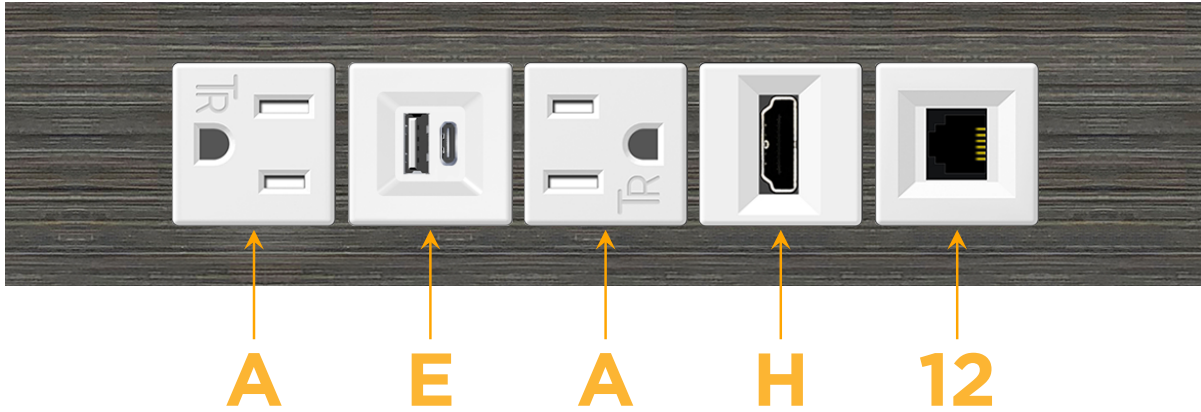

M-POWER-5T

AC POWER & DATA CONNECTIVITY SOLUTION

M-POWER-5TW-AEAH12-S3ATP

Distributed by

Mormax Company, Inc.

8 Westchester Plaza

Elmsford, NY 10523

914-699-0101

sales@mormax.com

mormax.com

Metro Light & Power's line of power & data solutions offers sophisticated design elements combined with greater ease of installation. Streamlined and low-profile, enhanced by side-exiting cords, our outlets advance the industry with their cutting edge look and feel. We believe flexibility is key, and we provide a variety of mounting options, including the ability to mount in limited spaces. Our outlets are available in many finishes and configurations, in addition to a custom color and finish capability for our clients.

Trim Plate Finish: **GUNMETAL (ABS)**

Custom Finishes Available

M-POWER-5TW-AEAH12-S3ATP

Features:

Module/Port Options:

- **A** Tamper Resistant AC Receptacle
- **E** USB-A & USB-C (20W)
- **M** Double USB-A (Fast Charging Ports - 18W)
- **H** HDMI
- **6** CAT 6
- **12** RJ 12
- **X** Switched AC
- **Y** 3-Way Switch (Low Voltage)
- **V** USB-C (45W High Speed Charging Port)
- **S** USB-C (25W High Speed Charging Port)
- **R** Switched AC (Rocker Switch)
- **D** Dimmer Switch

Plug:

Supplied with Low Profile Flat 45° Angle 120 VAC Plug

Optional Standard Straight 120 VAC Plug

Optional Straight 120 VAC Pass-through Plug

- CLEAN, COMPACT DESIGN
- STREAMLINED
- LOW PROFILE
- SIDE-EXITING CORDS
- PLUG & PLAY
- 6' AC CORD & PLUG (FLAT PLUG STANDARD)
- CUSTOMIZABLE CONFIGURATIONS AND FINISHES
- UL LISTED FOR MOUNTING IN FURNITURE
- 15A