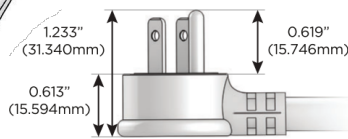

## AC POWER & DATA CONNECTIVITY SOLUTION

M-POWER-5TW-AEAH12-S3ATP

Specs:

**Modules/Ports:**

- A** Tamper Resistant AC Receptacle
- E** USB-A & USB-C (20W)
- H** HDMI
- 12** RJ 12

**A E H 12**

Distributed by