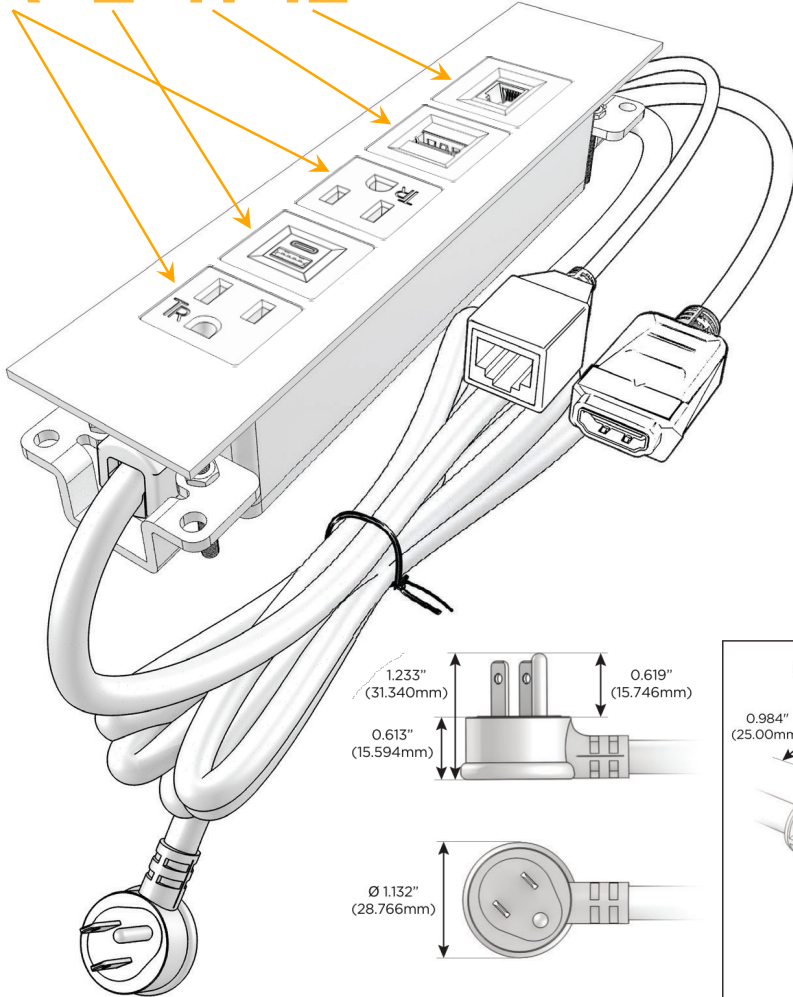

### Module/Port Options:

- A** Tamper Resistant AC Receptacle
- E** USB-A & USB-C (20W)
- M** Double USB-A (Fast Charging Ports - 18W)
- H** HDMI
- 6** CAT 6
- 12** RJ 12
- X** Switched AC
- Y** 3-Way Switch (Low Voltage)
- V** USB-C (45W High Speed Charging Port)
- S** USB-C (25W High Speed Charging Port)
- R** Switched AC (Rocker Switch)
- D** Dimmer Switch

### Plug:

Supplied with Low Profile Flat 45° Angle 120 VAC Plug

Optional Standard Straight 120 VAC Plug

Optional Straight 120 VAC Pass-through Plug

- CLEAN, COMPACT DESIGN
- STREAMLINED
- LOW PROFILE
- SIDE-EXITING CORDS
- PLUG & PLAY
- 6' AC CORD & PLUG (FLAT PLUG STANDARD)
- CUSTOMIZABLE CONFIGURATIONS AND FINISHES
- UL LISTED FOR MOUNTING IN FURNITURE
- 15A

## AC POWER & DATA CONNECTIVITY SOLUTION

M-POWER-5TW-AEAH12-S3ATP

Specs:

**Modules/Ports:**

- A** Tamper Resistant AC Receptacle
- E** USB-A & USB-C (20W)
- H** HDMI
- 12** RJ 12

**A E H 12**

Distributed by