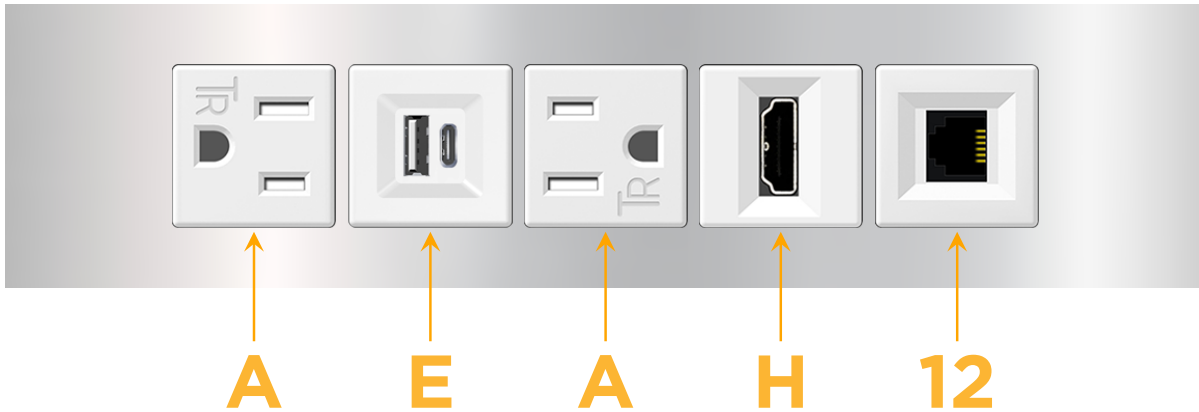

sales@mormax.com

mormax.com

Metro Light & Power's line of power & data solutions offers sophisticated design elements combined with greater ease of installation. Streamlined and low-profile, enhanced by side-exiting cords, our outlets advance the industry with their cutting edge look and feel. We believe flexibility is key, and we provide a variety of mounting options, including the ability to mount in limited spaces. Our outlets are available in many finishes and configurations, in addition to a custom color and finish capability for our clients.

Trim Plate Finish: **CHROME (ABS)**

Custom Finishes Available

M-POWER-5TW-AEAH12-CRATP

Features:

Module/Port Options:

- A** Tamper Resistant AC Receptacle
- E** USB-A & USB-C (20W)
- M** Double USB-A (Fast Charging Ports - 18W)
- H** HDMI
- 6** CAT 6
- 12** RJ 12
- X** Switched AC
- Y** 3-Way Switch (Low Voltage)
- V** USB-C (45W High Speed Charging Port)
- S** USB-C (25W High Speed Charging Port)
- R** Switched AC (Rocker Switch)
- D** Dimmer Switch

Plug:

Supplied with Low Profile Flat 45° Angle 120 VAC Plug

Optional Standard Straight 120 VAC Plug

Optional Straight 120 VAC Pass-through Plug

- CLEAN, COMPACT DESIGN
- STREAMLINED
- LOW PROFILE
- SIDE-EXITING CORDS
- PLUG & PLAY
- 6' AC CORD & PLUG (FLAT PLUG STANDARD)
- CUSTOMIZABLE CONFIGURATIONS AND FINISHES
- UL LISTED FOR MOUNTING IN FURNITURE
- 15A

M-POWER-5T

AC POWER & DATA CONNECTIVITY SOLUTION

M-POWER-5TW-AEAH12-CRATP

Specs:

Modules/Ports:

- A** Tamper Resistant AC Receptacle
- E** USB-A & USB-C (20W)
- H** HDMI
- 12** RJ 12

A E H 12

Distributed by