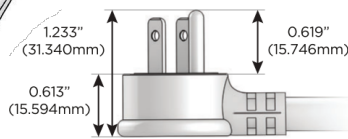

M-POWER-5T

AC POWER & DATA CONNECTIVITY SOLUTION

M-POWER-5TW-AEAH12-CRATP

Specs:

Modules/Ports:

- A** Tamper Resistant AC Receptacle
- E** USB-A & USB-C (20W)
- H** HDMI
- 12** RJ 12

A E H 12

Distributed by