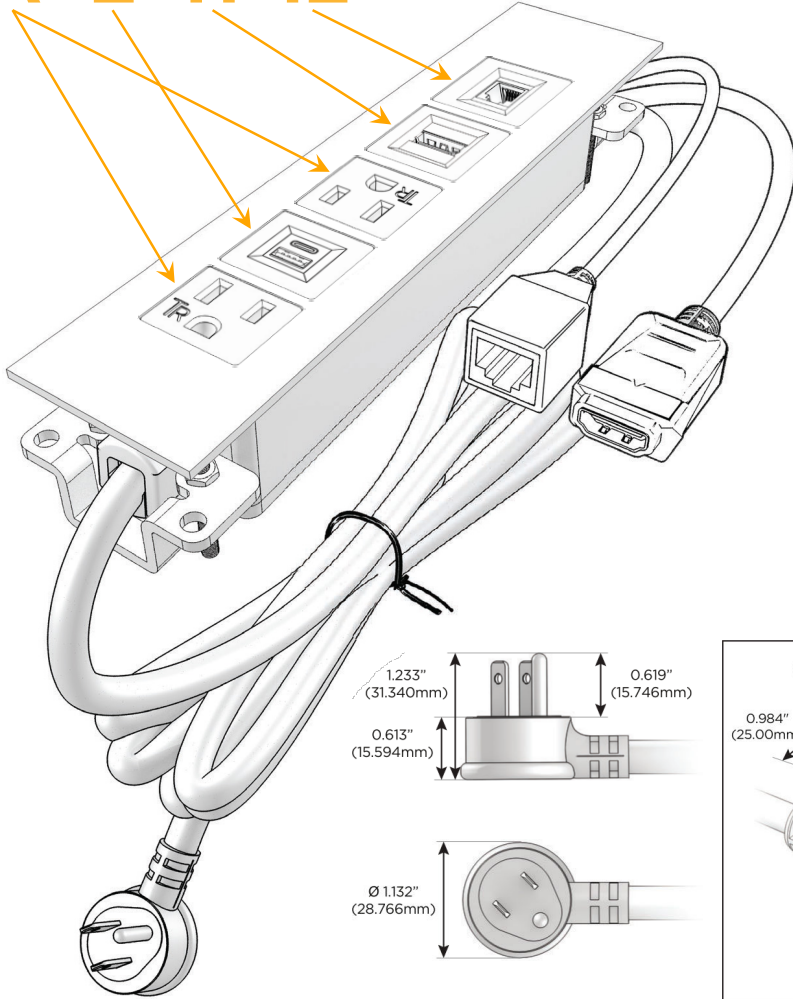

Trim Plate Finish: **CHROME (ABS)**

Custom Finishes Available

M-POWER-5TW-AEAH12-CRATP

Features:

Module/Port Options:

- A** Tamper Resistant AC Receptacle
- E** USB-A & USB-C (20W)
- M** Double USB-A (Fast Charging Ports - 18W)
- H** HDMI
- 6** CAT 6
- 12** RJ 12
- X** Switched AC
- Y** 3-Way Switch (Low Voltage)
- V** USB-C (45W High Speed Charging Port)
- S** USB-C (25W High Speed Charging Port)
- R** Switched AC (Rocker Switch)
- D** Dimmer Switch

Plug:

Supplied with Low Profile Flat 45° Angle 120 VAC Plug

Optional Standard Straight 120 VAC Plug

Optional Straight 120 VAC Pass-through Plug

- CLEAN, COMPACT DESIGN
- STREAMLINED
- LOW PROFILE
- SIDE-EXITING CORDS
- PLUG & PLAY
- 6' AC CORD & PLUG (FLAT PLUG STANDARD)
- CUSTOMIZABLE CONFIGURATIONS AND FINISHES
- UL LISTED FOR MOUNTING IN FURNITURE
- 15A

M-POWER-5T

AC POWER & DATA CONNECTIVITY SOLUTION

M-POWER-5TW-AEAH12-CRATP

Specs:

Modules/Ports:

- A** Tamper Resistant AC Receptacle
- E** USB-A & USB-C (20W)
- H** HDMI
- 12** RJ 12

A E H 12

Distributed by