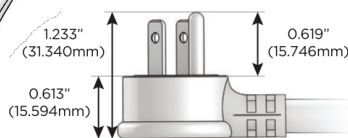

# M-POWER-5T

AC POWER & DATA CONNECTIVITY SOLUTION

M-POWER-5TW-AEAH12-CHATP

Specs:

**Modules/Ports:**

- A** Tamper Resistant AC Receptacle
- E** USB-A & USB-C (20W)
- H** HDMI
- 12** RJ 12

**A E H 12**

Distributed by