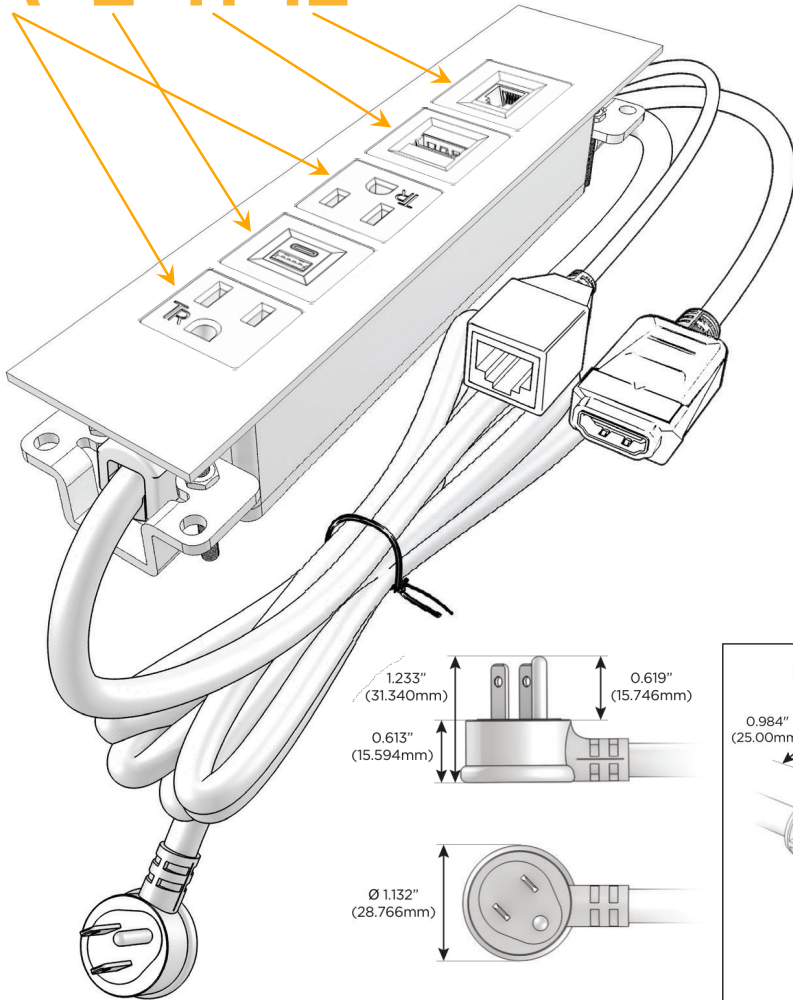

Trim Plate Finish: **CHAMPAGNE (ABS)**

Custom Finishes Available

M-POWER-5TW-AEAH12-CHATP

Features:

**Module/Port Options:**

- A** Tamper Resistant AC Receptacle
- E** USB-A & USB-C (20W)
- M** Double USB-A (Fast Charging Ports - 18W)
- H** HDMI
- 6** CAT 6
- 12** RJ 12
- X** Switched AC
- Y** 3-Way Switch (Low Voltage)
- V** USB-C (45W High Speed Charging Port)
- S** USB-C (25W High Speed Charging Port)
- R** Switched AC (Rocker Switch)
- D** Dimmer Switch

**Plug:**

Supplied with Low Profile Flat 45° Angle 120 VAC Plug

Optional Standard Straight 120 VAC Plug

Optional Straight 120 VAC Pass-through Plug

- CLEAN, COMPACT DESIGN
- STREAMLINED
- LOW PROFILE
- SIDE-EXITING CORDS
- PLUG & PLAY
- 6' AC CORD & PLUG (FLAT PLUG STANDARD)
- CUSTOMIZABLE CONFIGURATIONS AND FINISHES
- UL LISTED FOR MOUNTING IN FURNITURE
- 15A

# M-POWER-5T

AC POWER & DATA CONNECTIVITY SOLUTION

M-POWER-5TW-AEAH12-CHATP

Specs:

**Modules/Ports:**

- A** Tamper Resistant AC Receptacle
- E** USB-A & USB-C (20W)
- H** HDMI
- 12** RJ 12

**A E H 12**

Distributed by