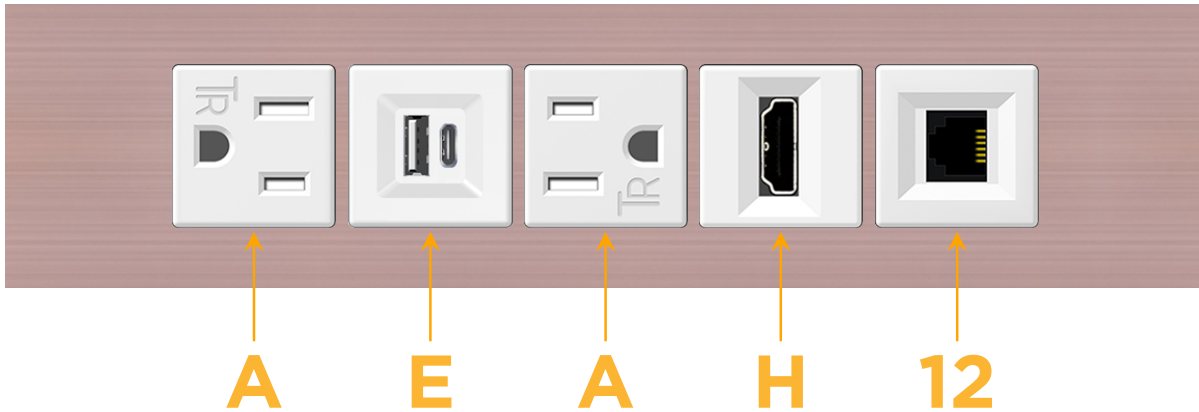

mormax.com

Metro Light & Power's line of power & data solutions offers sophisticated design elements combined with greater ease of installation. Streamlined and low-profile, enhanced by side-exiting cords, our outlets advance the industry with their cutting edge look and feel. We believe flexibility is key, and we provide a variety of mounting options, including the ability to mount in limited spaces. Our outlets are available in many finishes and configurations, in addition to a custom color and finish capability for our clients.

Trim Plate Finish: **CHAMPAGNE (ABS)**

Custom Finishes Available

M-POWER-5TW-AEAH12-CHATP

Features:

**Module/Port Options:**

- A** Tamper Resistant AC Receptacle
- E** USB-A & USB-C (20W)
- M** Double USB-A (Fast Charging Ports - 18W)
- H** HDMI
- 6** CAT 6
- 12** RJ 12
- X** Switched AC
- Y** 3-Way Switch (Low Voltage)
- V** USB-C (45W High Speed Charging Port)
- S** USB-C (25W High Speed Charging Port)
- R** Switched AC (Rocker Switch)
- D** Dimmer Switch

**Plug:**

Supplied with Low Profile Flat 45° Angle 120 VAC Plug

Optional Standard Straight 120 VAC Plug

Optional Straight 120 VAC Pass-through Plug

- CLEAN, COMPACT DESIGN
- STREAMLINED
- LOW PROFILE
- SIDE-EXITING CORDS
- PLUG & PLAY
- 6' AC CORD & PLUG (FLAT PLUG STANDARD)
- CUSTOMIZABLE CONFIGURATIONS AND FINISHES
- UL LISTED FOR MOUNTING IN FURNITURE
- 15A

# M-POWER-5T

AC POWER & DATA CONNECTIVITY SOLUTION

M-POWER-5TW-AEAH12-CHATP

Specs:

**Modules/Ports:**

- A** Tamper Resistant AC Receptacle
- E** USB-A & USB-C (20W)
- H** HDMI
- 12** RJ 12

**A E H 12**

Distributed by