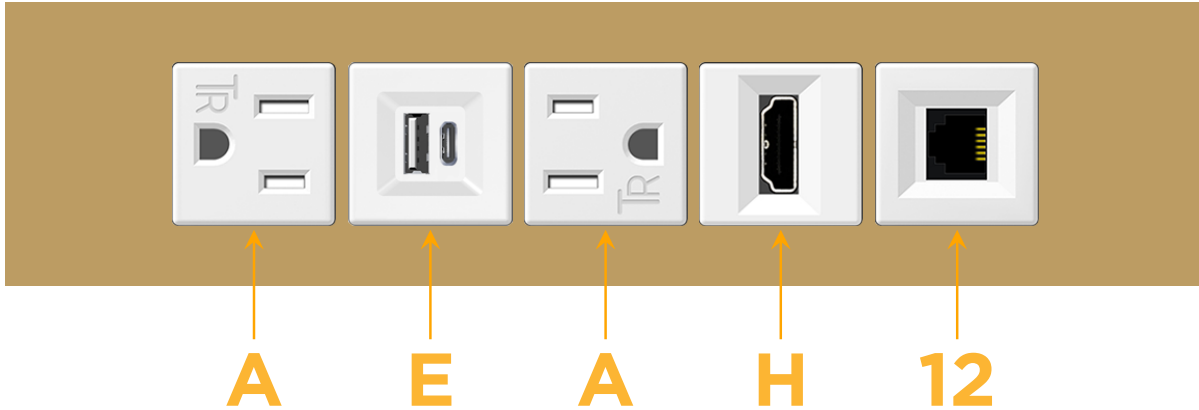

Trim Plate Finish: **STANDARD BRONZE (ABS)**

Custom Finishes Available

M-POWER-5TW-AEAH12-BZATP

Features:

Module/Port Options:

- A** Tamper Resistant AC Receptacle
- E** USB-A & USB-C (20W)
- M** Double USB-A (Fast Charging Ports - 18W)
- H** HDMI
- 6** CAT 6
- 12** RJ 12
- X** Switched AC
- Y** 3-Way Switch (Low Voltage)
- V** USB-C (45W High Speed Charging Port)
- S** USB-C (25W High Speed Charging Port)
- R** Switched AC (Rocker Switch)
- D** Dimmer Switch

Plug:

Supplied with Low Profile Flat 45° Angle 120 VAC Plug

Optional Standard Straight 120 VAC Plug

Optional Straight 120 VAC Pass-through Plug

- CLEAN, COMPACT DESIGN
- STREAMLINED
- LOW PROFILE
- SIDE-EXITING CORDS
- PLUG & PLAY
- 6' AC CORD & PLUG (FLAT PLUG STANDARD)
- CUSTOMIZABLE CONFIGURATIONS AND FINISHES
- UL LISTED FOR MOUNTING IN FURNITURE
- 15A

M-POWER-5T

AC POWER & DATA CONNECTIVITY SOLUTION

M-POWER-5TW-AEAH12-BZATP

Specs:

Modules/Ports:

- A** Tamper Resistant AC Receptacle
- E** USB-A & USB-C (20W)
- H** HDMI
- 12** RJ 12

A E H 12

Distributed by