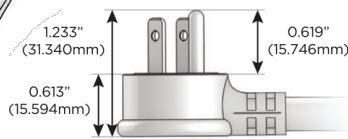

M-POWER-5T

AC POWER & DATA CONNECTIVITY SOLUTION

M-POWER-5TW-AEAH12-BZATP

Specs:

Modules/Ports:

- A** Tamper Resistant AC Receptacle
- E** USB-A & USB-C (20W)
- H** HDMI
- 12** RJ 12

A E H 12

Distributed by