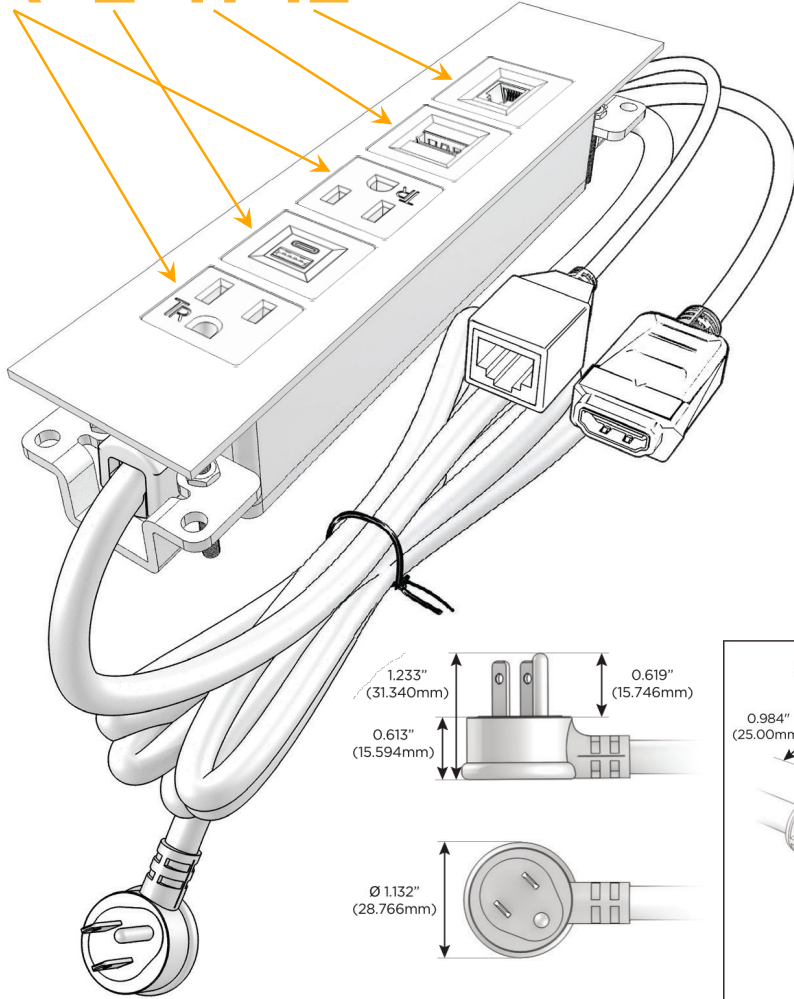

Trim Plate Finish: **STANDARD BRONZE (ABS)**

Custom Finishes Available

M-POWER-5TW-AEAH12-BZATP

Features:

Module/Port Options:

- A** Tamper Resistant AC Receptacle
- E** USB-A & USB-C (20W)
- M** Double USB-A (Fast Charging Ports - 18W)
- H** HDMI
- 6** CAT 6
- 12** RJ 12
- X** Switched AC
- Y** 3-Way Switch (Low Voltage)
- V** USB-C (45W High Speed Charging Port)
- S** USB-C (25W High Speed Charging Port)
- R** Switched AC (Rocker Switch)
- D** Dimmer Switch

Plug:

Supplied with Low Profile Flat 45° Angle 120 VAC Plug

Optional Standard Straight 120 VAC Plug

Optional Straight 120 VAC Pass-through Plug

- CLEAN, COMPACT DESIGN
- STREAMLINED
- LOW PROFILE
- SIDE-EXITING CORDS
- PLUG & PLAY
- 6' AC CORD & PLUG (FLAT PLUG STANDARD)
- CUSTOMIZABLE CONFIGURATIONS AND FINISHES
- UL LISTED FOR MOUNTING IN FURNITURE
- 15A

M-POWER-5T

AC POWER & DATA CONNECTIVITY SOLUTION

M-POWER-5TW-AEAH12-BZATP

Specs:

Modules/Ports:

- A** Tamper Resistant AC Receptacle
- E** USB-A & USB-C (20W)
- H** HDMI
- 12** RJ 12

A E H 12

Distributed by