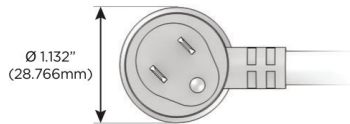

Plug:

Supplied with Low Profile Flat 45° Angle 120 VAC Plug

Optional Standard Straight 120 VAC Plug

Optional Straight 120 VAC Pass-through Plug

- CLEAN, COMPACT DESIGN
- STREAMLINED
- LOW PROFILE
- SIDE-EXITING CORDS
- PLUG & PLAY
- 6' AC CORD & PLUG (FLAT PLUG STANDARD)
- CUSTOMIZABLE CONFIGURATIONS AND FINISHES
- UL LISTED FOR MOUNTING IN FURNITURE
- 15A

M-POWER-5T

AC POWER & DATA CONNECTIVITY SOLUTION

M-POWER-5TW-AEAH12-BZ5ATP

Specs:

Modules/Ports:

- A** Tamper Resistant AC Receptacle
- E** USB-A & USB-C (20W)
- H** HDMI
- 12** RJ 12

A E H 12

Distributed by