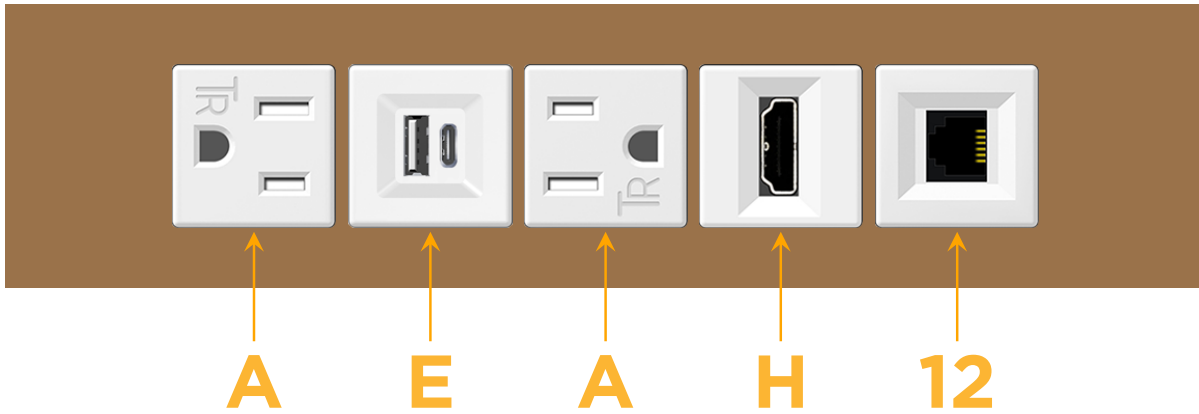

sales@mormax.com

mormax.com

Metro Light & Power's line of power & data solutions offers sophisticated design elements combined with greater ease of installation. Streamlined and low-profile, enhanced by side-exiting cords, our outlets advance the industry with their cutting edge look and feel. We believe flexibility is key, and we provide a variety of mounting options, including the ability to mount in limited spaces. Our outlets are available in many finishes and configurations, in addition to a custom color and finish capability for our clients.

Trim Plate Finish: **ARCHITECTURAL BRONZE (ABS)**

Custom Finishes Available

M-POWER-5TW-AEAH12-BZ5ATP

Features:

Module/Port Options:

- A** Tamper Resistant AC Receptacle
- E** USB-A & USB-C (20W)
- M** Double USB-A (Fast Charging Ports - 18W)
- H** HDMI
- 6** CAT 6
- 12** RJ 12
- X** Switched AC
- Y** 3-Way Switch (Low Voltage)
- V** USB-C (45W High Speed Charging Port)
- S** USB-C (25W High Speed Charging Port)
- R** Switched AC (Rocker Switch)
- D** Dimmer Switch

Plug:

Supplied with Low Profile Flat 45° Angle 120 VAC Plug

Optional Standard Straight 120 VAC Plug

Optional Straight 120 VAC Pass-through Plug

- CLEAN, COMPACT DESIGN
- STREAMLINED
- LOW PROFILE
- SIDE-EXITING CORDS
- PLUG & PLAY
- 6' AC CORD & PLUG (FLAT PLUG STANDARD)
- CUSTOMIZABLE CONFIGURATIONS AND FINISHES
- UL LISTED FOR MOUNTING IN FURNITURE
- 15A

M-POWER-5T

AC POWER & DATA CONNECTIVITY SOLUTION

M-POWER-5TW-AEAH12-BZ5ATP

Specs:

Modules/Ports:

- A** Tamper Resistant AC Receptacle
- E** USB-A & USB-C (20W)
- H** HDMI
- 12** RJ 12

A E H 12

Distributed by