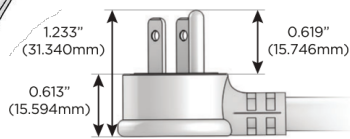

M-POWER-5T

AC POWER & DATA CONNECTIVITY SOLUTION

M-POWER-5TW-AEAH12-BZ5ATP

Specs:

Modules/Ports:

- A** Tamper Resistant AC Receptacle
- E** USB-A & USB-C (20W)
- H** HDMI
- 12** RJ 12

A E H 12

Distributed by