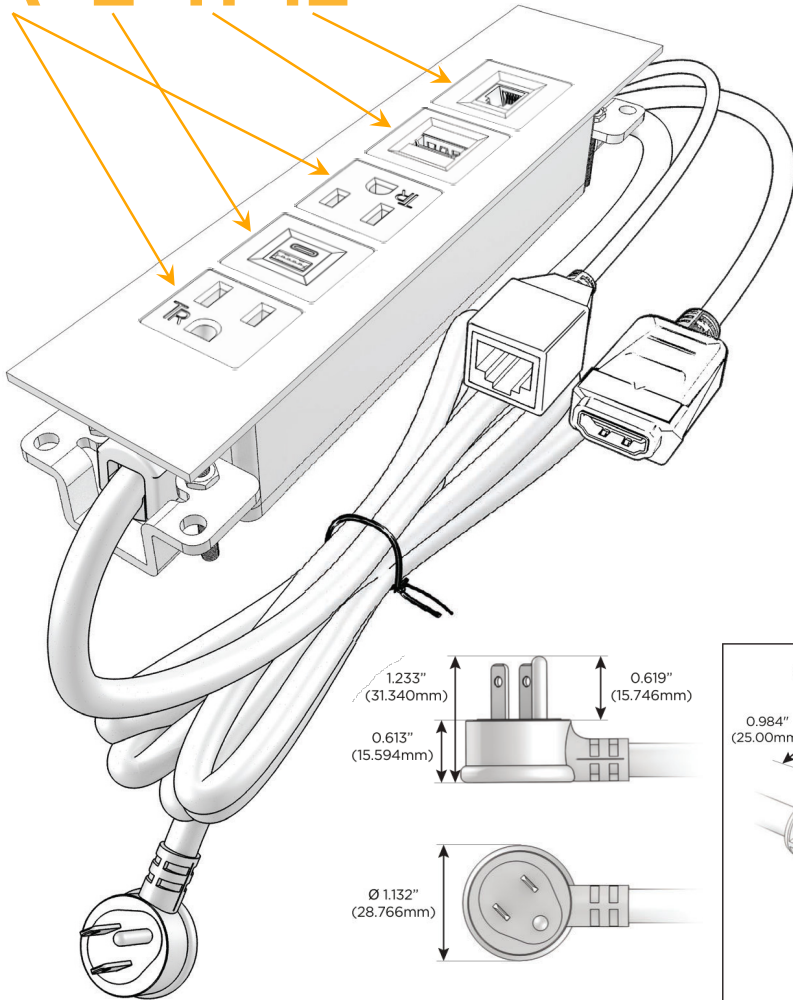

Trim Plate Finish: **ARCHITECTURAL BRONZE (ABS)**

Custom Finishes Available

M-POWER-5TW-AEAH12-BZ5ATP

Features:

Module/Port Options:

- A** Tamper Resistant AC Receptacle
- E** USB-A & USB-C (20W)
- M** Double USB-A (Fast Charging Ports - 18W)
- H** HDMI
- 6** CAT 6
- 12** RJ 12
- X** Switched AC
- Y** 3-Way Switch (Low Voltage)
- V** USB-C (45W High Speed Charging Port)
- S** USB-C (25W High Speed Charging Port)
- R** Switched AC (Rocker Switch)
- D** Dimmer Switch

Plug:

Supplied with Low Profile Flat 45° Angle 120 VAC Plug

Optional Standard Straight 120 VAC Plug

Optional Straight 120 VAC Pass-through Plug

- CLEAN, COMPACT DESIGN
- STREAMLINED
- LOW PROFILE
- SIDE-EXITING CORDS
- PLUG & PLAY
- 6' AC CORD & PLUG (FLAT PLUG STANDARD)
- CUSTOMIZABLE CONFIGURATIONS AND FINISHES
- UL LISTED FOR MOUNTING IN FURNITURE
- 15A

M-POWER-5T

AC POWER & DATA CONNECTIVITY SOLUTION

M-POWER-5TW-AEAH12-BZ5ATP

Specs:

Modules/Ports:

- A** Tamper Resistant AC Receptacle
- E** USB-A & USB-C (20W)
- H** HDMI
- 12** RJ 12

A E H 12

Distributed by