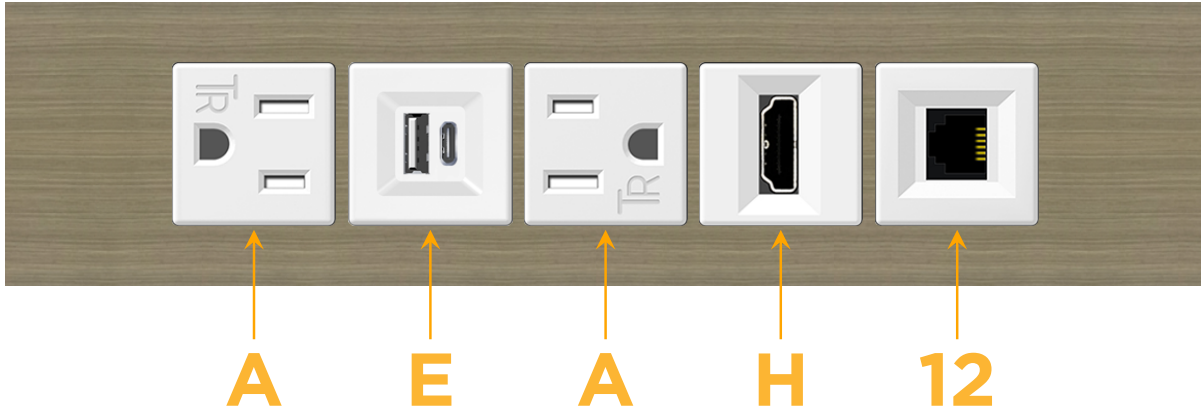

M-POWER-5T

AC POWER & DATA CONNECTIVITY SOLUTION

M-POWER-5TW-AEAH12-BZ5AATP

Distributed by

Mormax Company, Inc.

8 Westchester Plaza

Elmsford, NY 10523

914-699-0101

sales@mormax.com

mormax.com

Metro Light & Power's line of power & data solutions offers sophisticated design elements combined with greater ease of installation. Streamlined and low-profile, enhanced by side-exiting cords, our outlets advance the industry with their cutting edge look and feel. We believe flexibility is key, and we provide a variety of mounting options, including the ability to mount in limited spaces. Our outlets are available in many finishes and configurations, in addition to a custom color and finish capability for our clients.

Trim Plate Finish: **ANTIQUED ARCHITECTURAL BRONZE (ABS)**

Custom Finishes Available

M-POWER-5TW-AEAH12-BZ5AATP

Features:

Module/Port Options:

- **A** Tamper Resistant AC Receptacle
- **E** USB-A & USB-C (20W)
- **M** Double USB-A (Fast Charging Ports - 18W)
- **H** HDMI
- **6** CAT 6
- **12** RJ 12
- **X** Switched AC
- **Y** 3-Way Switch (Low Voltage)
- **V** USB-C (45W High Speed Charging Port)
- **S** USB-C (25W High Speed Charging Port)
- **R** Switched AC (Rocker Switch)
- **D** Dimmer Switch

Plug:

Supplied with Low Profile Flat 45° Angle 120 VAC Plug

Optional Standard Straight 120 VAC Plug

Optional Straight 120 VAC Pass-through Plug

- CLEAN, COMPACT DESIGN
- STREAMLINED
- LOW PROFILE
- SIDE-EXITING CORDS
- PLUG & PLAY
- 6' AC CORD & PLUG (FLAT PLUG STANDARD)
- CUSTOMIZABLE CONFIGURATIONS AND FINISHES
- UL LISTED FOR MOUNTING IN FURNITURE
- 15A