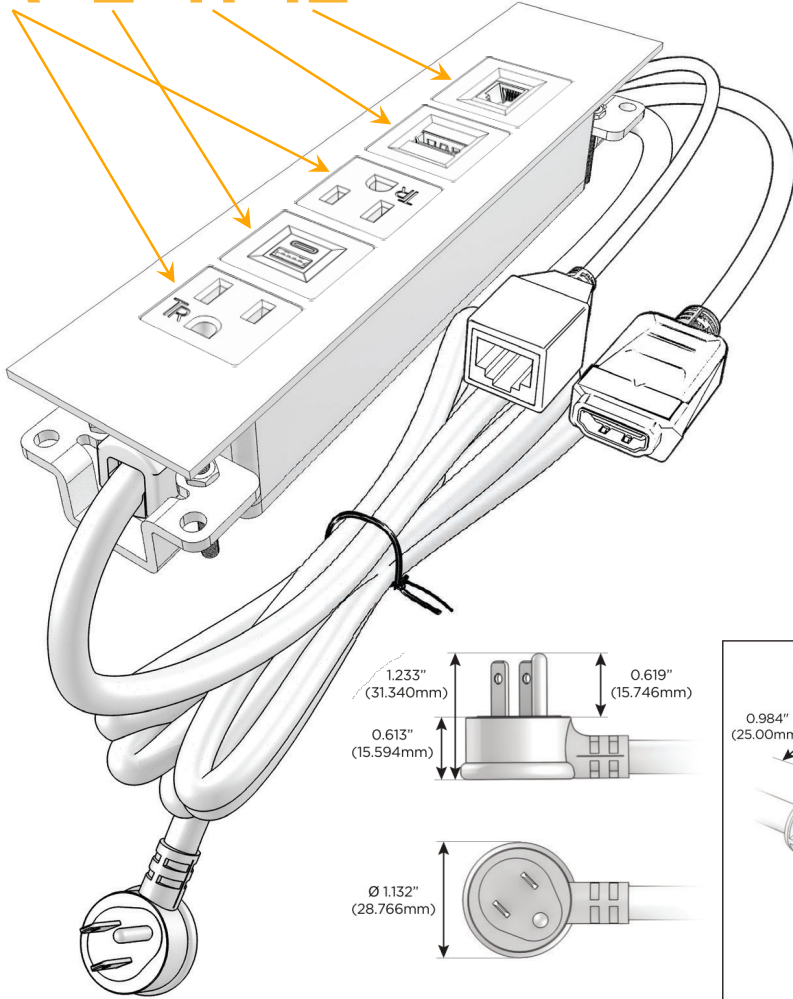

M-POWER-5T

AC POWER & DATA CONNECTIVITY SOLUTION

M-POWER-5TW-AEAH12-BZ5AATP

Specs:

Modules/Ports:

- **A** Tamper Resistant AC Receptacle
- **E** USB-A & USB-C (20W)
- **H** HDMI
- **12** RJ 12

A E H 12