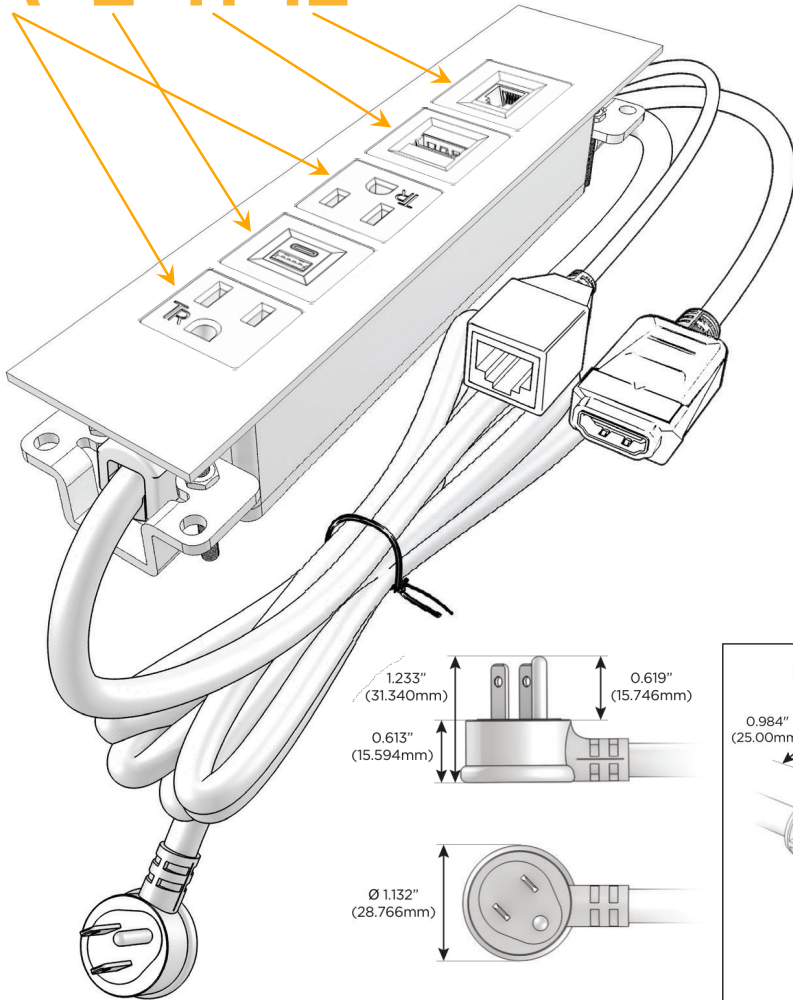

### Module/Port Options:

- A** Tamper Resistant AC Receptacle
- E** USB-A & USB-C (20W)
- M** Double USB-A (Fast Charging Ports - 18W)
- H** HDMI
- 6** CAT 6
- 12** RJ 12
- X** Switched AC
- Y** 3-Way Switch (Low Voltage)
- V** USB-C (45W High Speed Charging Port)
- S** USB-C (25W High Speed Charging Port)
- R** Switched AC (Rocker Switch)
- D** Dimmer Switch

### Plug:

Supplied with Low Profile Flat 45° Angle 120 VAC Plug

Optional Standard Straight 120 VAC Plug

Optional Straight 120 VAC Pass-through Plug

- CLEAN, COMPACT DESIGN
- STREAMLINED
- LOW PROFILE
- SIDE-EXITING CORDS
- PLUG & PLAY
- 6' AC CORD & PLUG (FLAT PLUG STANDARD)
- CUSTOMIZABLE CONFIGURATIONS AND FINISHES
- UL LISTED FOR MOUNTING IN FURNITURE
- 15A

# M-POWER-5T

AC POWER & DATA CONNECTIVITY SOLUTION

M-POWER-5TW-AEAH12-BRTP

Specs:

**Modules/Ports:**

- A** Tamper Resistant AC Receptacle
- E** USB-A & USB-C (20W)
- H** HDMI
- 12** RJ 12

**A E H 12**

Distributed by