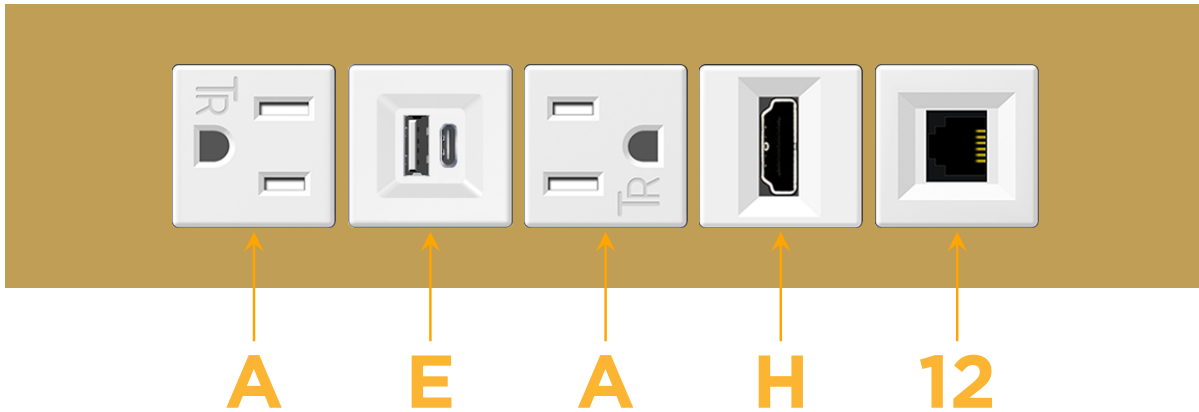

M-POWER-5T

AC POWER & DATA CONNECTIVITY SOLUTION

M-POWER-5TW-AEAH12-BRTP

Distributed by

Mormax Company, Inc.

8 Westchester Plaza

Elmsford, NY 10523

914-699-0101

sales@mormax.com

mormax.com

Metro Light & Power's line of power & data solutions offers sophisticated design elements combined with greater ease of installation. Streamlined and low-profile, enhanced by side-exiting cords, our outlets advance the industry with their cutting edge look and feel. We believe flexibility is key, and we provide a variety of mounting options, including the ability to mount in limited spaces. Our outlets are available in many finishes and configurations, in addition to a custom color and finish capability for our clients.

Trim Plate Finish: **SOLID BRASS**

Custom Finishes Available

M-POWER-5TW-AEAH12-BRTP

Features:

Module/Port Options:

- **A** Tamper Resistant AC Receptacle
- **E** USB-A & USB-C (20W)
- **M** Double USB-A (Fast Charging Ports - 18W)
- **H** HDMI
- **6** CAT 6
- **12** RJ 12
- **X** Switched AC
- **Y** 3-Way Switch (Low Voltage)
- **V** USB-C (45W High Speed Charging Port)
- **S** USB-C (25W High Speed Charging Port)
- **R** Switched AC (Rocker Switch)
- **D** Dimmer Switch

Plug:

Supplied with Low Profile Flat 45° Angle 120 VAC Plug

Optional Standard Straight 120 VAC Plug

Optional Straight 120 VAC Pass-through Plug

- CLEAN, COMPACT DESIGN
- STREAMLINED
- LOW PROFILE
- SIDE-EXITING CORDS
- PLUG & PLAY
- 6' AC CORD & PLUG (FLAT PLUG STANDARD)
- CUSTOMIZABLE CONFIGURATIONS AND FINISHES
- UL LISTED FOR MOUNTING IN FURNITURE
- 15A