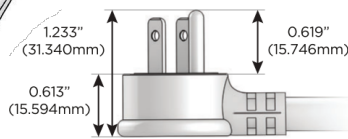

### Plug:

Supplied with Low Profile Flat 45° Angle 120 VAC Plug

Optional Standard Straight 120 VAC Plug

Optional Straight 120 VAC Pass-through Plug

- CLEAN, COMPACT DESIGN
- STREAMLINED
- LOW PROFILE
- SIDE-EXITING CORDS
- PLUG & PLAY
- 6' AC CORD & PLUG (FLAT PLUG STANDARD)
- CUSTOMIZABLE CONFIGURATIONS AND FINISHES
- UL LISTED FOR MOUNTING IN FURNITURE
- 15A

# M-POWER-5T

AC POWER & DATA CONNECTIVITY SOLUTION

M-POWER-5TW-AEAH12-BRTP

Specs:

**Modules/Ports:**

- A** Tamper Resistant AC Receptacle
- E** USB-A & USB-C (20W)
- H** HDMI
- 12** RJ 12

**A E H 12**

Distributed by