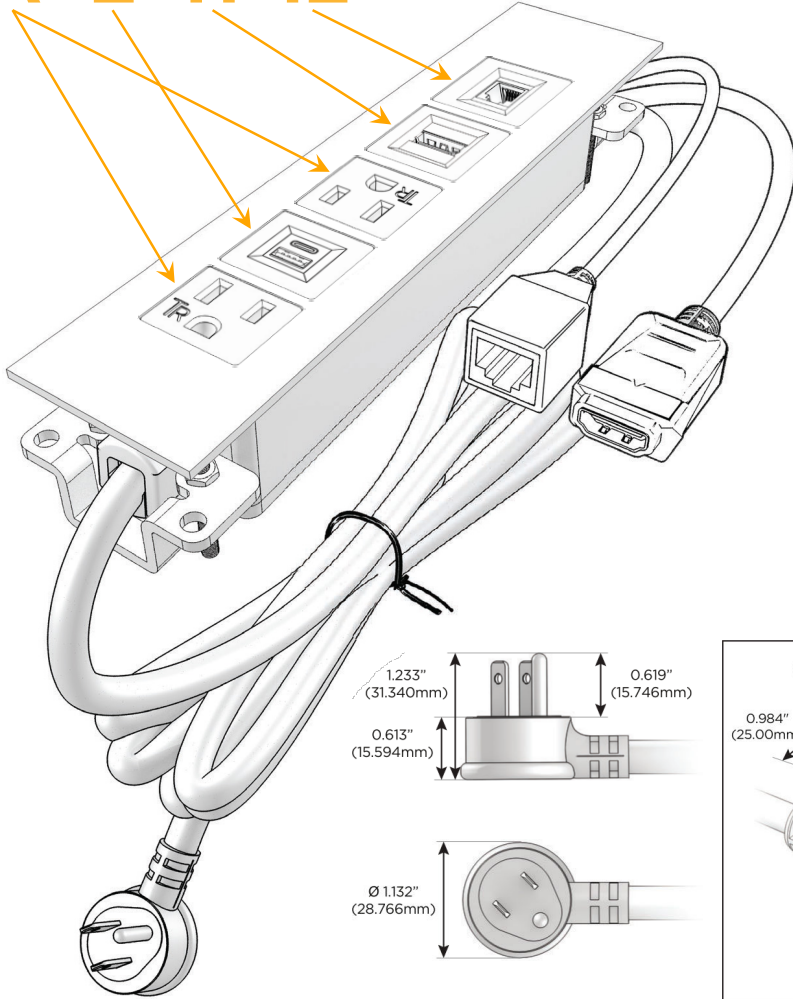

Trim Plate Finish: **BRASS (ABS)**

Custom Finishes Available

M-POWER-5TW-AEAH12-BRATP

Features:

Module/Port Options:

- A** Tamper Resistant AC Receptacle
- E** USB-A & USB-C (20W)
- M** Double USB-A (Fast Charging Ports - 18W)
- H** HDMI
- 6** CAT 6
- 12** RJ 12
- X** Switched AC
- Y** 3-Way Switch (Low Voltage)
- V** USB-C (45W High Speed Charging Port)
- S** USB-C (25W High Speed Charging Port)
- R** Switched AC (Rocker Switch)
- D** Dimmer Switch

Plug:

Supplied with Low Profile Flat 45° Angle 120 VAC Plug

Optional Standard Straight 120 VAC Plug

Optional Straight 120 VAC Pass-through Plug

- CLEAN, COMPACT DESIGN
- STREAMLINED
- LOW PROFILE
- SIDE-EXITING CORDS
- PLUG & PLAY
- 6' AC CORD & PLUG (FLAT PLUG STANDARD)
- CUSTOMIZABLE CONFIGURATIONS AND FINISHES
- UL LISTED FOR MOUNTING IN FURNITURE
- 15A

M-POWER-5T

AC POWER & DATA CONNECTIVITY SOLUTION

M-POWER-5TW-AEAH12-BRATP

Specs:

Modules/Ports:

- A** Tamper Resistant AC Receptacle
- E** USB-A & USB-C (20W)
- H** HDMI
- 12** RJ 12

A E H 12

Distributed by