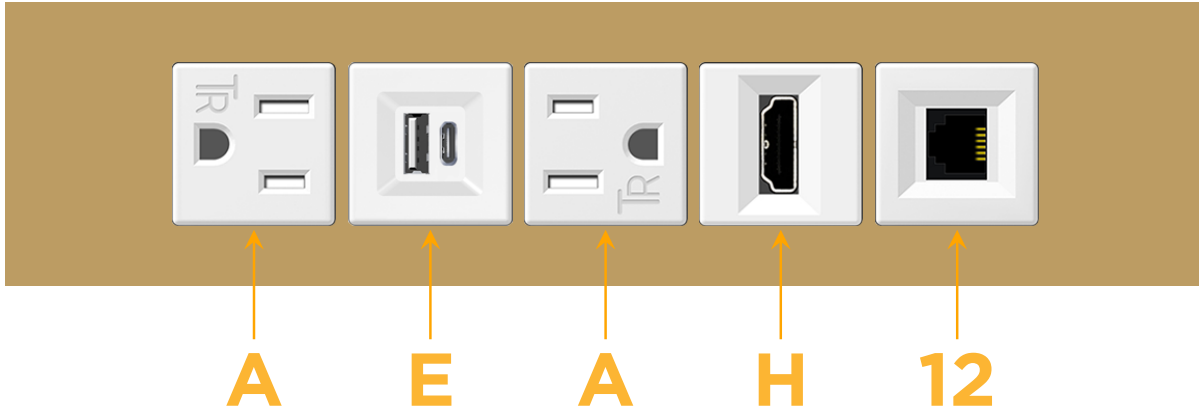

sales@mormax.com

mormax.com

Metro Light & Power's line of power & data solutions offers sophisticated design elements combined with greater ease of installation. Streamlined and low-profile, enhanced by side-exiting cords, our outlets advance the industry with their cutting edge look and feel. We believe flexibility is key, and we provide a variety of mounting options, including the ability to mount in limited spaces. Our outlets are available in many finishes and configurations, in addition to a custom color and finish capability for our clients.

Trim Plate Finish: **BRASS (ABS)**

Custom Finishes Available

M-POWER-5TW-AEAH12-BRATP

Features:

Module/Port Options:

- A** Tamper Resistant AC Receptacle
- E** USB-A & USB-C (20W)
- M** Double USB-A (Fast Charging Ports - 18W)
- H** HDMI
- 6** CAT 6
- 12** RJ 12
- X** Switched AC
- Y** 3-Way Switch (Low Voltage)
- V** USB-C (45W High Speed Charging Port)
- S** USB-C (25W High Speed Charging Port)
- R** Switched AC (Rocker Switch)
- D** Dimmer Switch

Plug:

Supplied with Low Profile Flat 45° Angle 120 VAC Plug

Optional Standard Straight 120 VAC Plug

Optional Straight 120 VAC Pass-through Plug

- CLEAN, COMPACT DESIGN
- STREAMLINED
- LOW PROFILE
- SIDE-EXITING CORDS
- PLUG & PLAY
- 6' AC CORD & PLUG (FLAT PLUG STANDARD)
- CUSTOMIZABLE CONFIGURATIONS AND FINISHES
- UL LISTED FOR MOUNTING IN FURNITURE
- 15A

M-POWER-5T

AC POWER & DATA CONNECTIVITY SOLUTION

M-POWER-5TW-AEAH12-BRATP

Specs:

Modules/Ports:

- A** Tamper Resistant AC Receptacle
- E** USB-A & USB-C (20W)
- H** HDMI
- 12** RJ 12

A E H 12

Distributed by