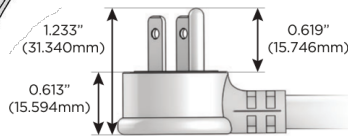

Plug:

Supplied with Low Profile Flat 45° Angle 120 VAC Plug

Optional Standard Straight 120 VAC Plug

Optional Straight 120 VAC Pass-through Plug

- CLEAN, COMPACT DESIGN
- STREAMLINED
- LOW PROFILE
- SIDE-EXITING CORDS
- PLUG & PLAY
- 6' AC CORD & PLUG (FLAT PLUG STANDARD)
- CUSTOMIZABLE CONFIGURATIONS AND FINISHES
- UL LISTED FOR MOUNTING IN FURNITURE
- 15A

M-POWER-5T

AC POWER & DATA CONNECTIVITY SOLUTION

M-POWER-5TW-AEAH12-BRATP

Specs:

Modules/Ports:

- A** Tamper Resistant AC Receptacle
- E** USB-A & USB-C (20W)
- H** HDMI
- 12** RJ 12

A E H 12

Distributed by