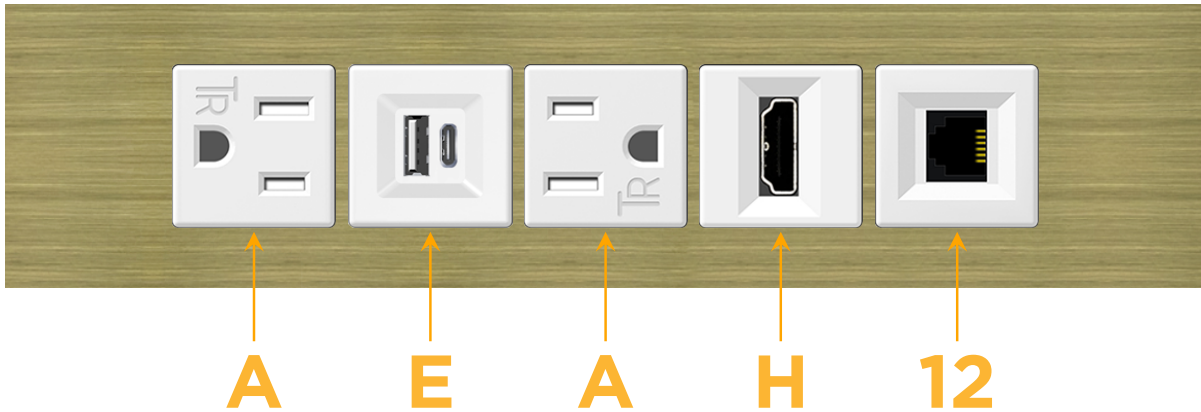

Trim Plate Finish: **BRASS ANTIQUED (ABS)**

Custom Finishes Available

M-POWER-5TW-AEAH12-BRAATP

Features:

Module/Port Options:

- A** Tamper Resistant AC Receptacle
- E** USB-A & USB-C (20W)
- M** Double USB-A (Fast Charging Ports - 18W)
- H** HDMI
- 6** CAT 6
- 12** RJ 12
- X** Switched AC
- Y** 3-Way Switch (Low Voltage)
- V** USB-C (45W High Speed Charging Port)
- S** USB-C (25W High Speed Charging Port)
- R** Switched AC (Rocker Switch)
- D** Dimmer Switch

Plug:

Supplied with Low Profile Flat 45° Angle 120 VAC Plug

Optional Standard Straight 120 VAC Plug

Optional Straight 120 VAC Pass-through Plug

- CLEAN, COMPACT DESIGN
- STREAMLINED
- LOW PROFILE
- SIDE-EXITING CORDS
- PLUG & PLAY
- 6' AC CORD & PLUG (FLAT PLUG STANDARD)
- CUSTOMIZABLE CONFIGURATIONS AND FINISHES
- UL LISTED FOR MOUNTING IN FURNITURE
- 15A

M-POWER-5T

AC POWER & DATA CONNECTIVITY SOLUTION

M-POWER-5TW-AEAH12-BRAATP

Specs:

Modules/Ports:

- A** Tamper Resistant AC Receptacle
- E** USB-A & USB-C (20W)
- H** HDMI
- 12** RJ 12

A E H 12

Distributed by