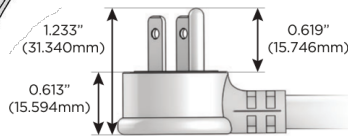

Plug:

Supplied with Low Profile Flat 45° Angle 120 VAC Plug

Optional Standard Straight 120 VAC Plug

Optional Straight 120 VAC Pass-through Plug

- CLEAN, COMPACT DESIGN
- STREAMLINED
- LOW PROFILE
- SIDE-EXITING CORDS
- PLUG & PLAY
- 6' AC CORD & PLUG (FLAT PLUG STANDARD)
- CUSTOMIZABLE CONFIGURATIONS AND FINISHES
- UL LISTED FOR MOUNTING IN FURNITURE
- 15A

M-POWER-5T

AC POWER & DATA CONNECTIVITY SOLUTION

M-POWER-5TW-AEAH12-BRAATP

Specs:

Modules/Ports:

- A** Tamper Resistant AC Receptacle
- E** USB-A & USB-C (20W)
- H** HDMI
- 12** RJ 12

A E H 12

Distributed by