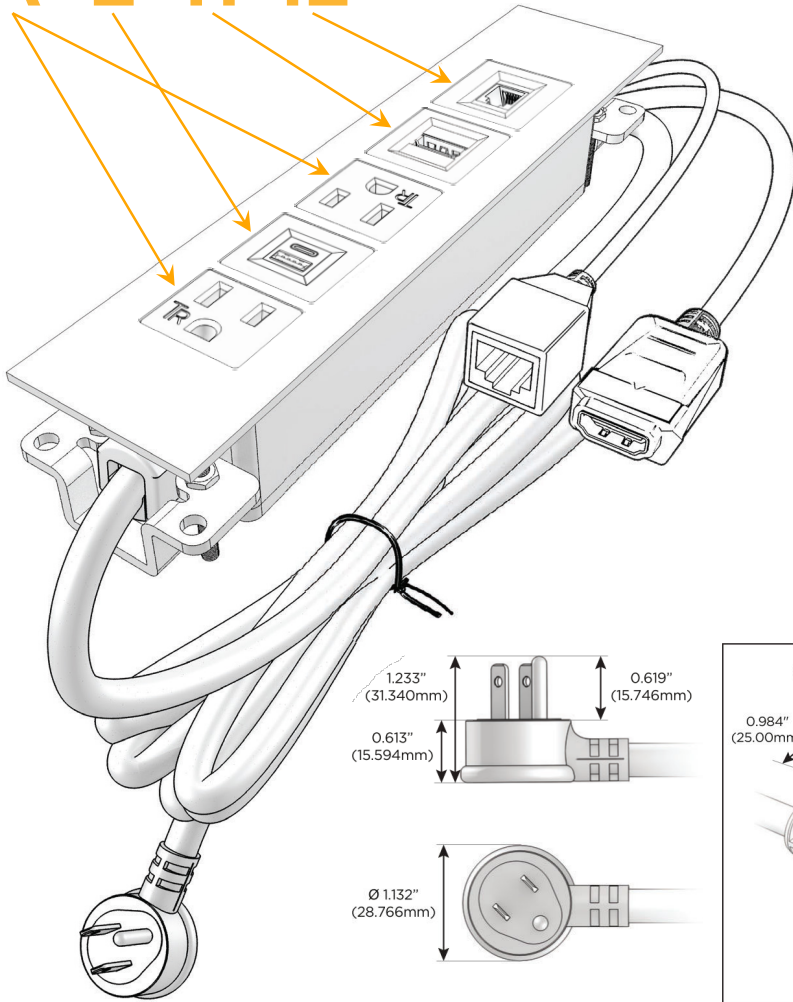

Trim Plate Finish: **BRASS ANTIQUED (ABS)**

Custom Finishes Available

M-POWER-5TW-AEAH12-BRAATP

Features:

Module/Port Options:

- A** Tamper Resistant AC Receptacle
- E** USB-A & USB-C (20W)
- M** Double USB-A (Fast Charging Ports - 18W)
- H** HDMI
- 6** CAT 6
- 12** RJ 12
- X** Switched AC
- Y** 3-Way Switch (Low Voltage)
- V** USB-C (45W High Speed Charging Port)
- S** USB-C (25W High Speed Charging Port)
- R** Switched AC (Rocker Switch)
- D** Dimmer Switch

Plug:

Supplied with Low Profile Flat 45° Angle 120 VAC Plug

Optional Standard Straight 120 VAC Plug

Optional Straight 120 VAC Pass-through Plug

- CLEAN, COMPACT DESIGN
- STREAMLINED
- LOW PROFILE
- SIDE-EXITING CORDS
- PLUG & PLAY
- 6' AC CORD & PLUG (FLAT PLUG STANDARD)
- CUSTOMIZABLE CONFIGURATIONS AND FINISHES
- UL LISTED FOR MOUNTING IN FURNITURE
- 15A

M-POWER-5T

AC POWER & DATA CONNECTIVITY SOLUTION

M-POWER-5TW-AEAH12-BRAATP

Specs:

Modules/Ports:

- A** Tamper Resistant AC Receptacle
- E** USB-A & USB-C (20W)
- H** HDMI
- 12** RJ 12

A E H 12

Distributed by