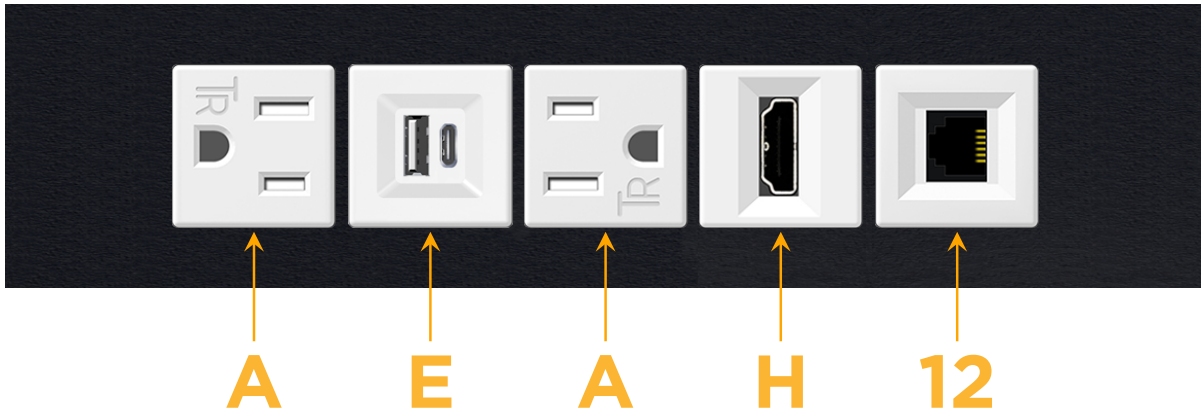

M-POWER-5T

AC POWER & DATA CONNECTIVITY SOLUTION

M-POWER-5TW-AEAH12-B2ATP

Distributed by

Mormax Company, Inc.

8 Westchester Plaza

Elmsford, NY 10523

914-699-0101

sales@mormax.com

mormax.com

Metro Light & Power's line of power & data solutions offers sophisticated design elements combined with greater ease of installation. Streamlined and low-profile, enhanced by side-exiting cords, our outlets advance the industry with their cutting edge look and feel. We believe flexibility is key, and we provide a variety of mounting options, including the ability to mount in limited spaces. Our outlets are available in many finishes and configurations, in addition to a custom color and finish capability for our clients.

Trim Plate Finish: **SATIN BLACK (ABS)**

Custom Finishes Available

M-POWER-5TW-AEAH12-B2ATP

Features:

Module/Port Options:

- **A** Tamper Resistant AC Receptacle
- **E** USB-A & USB-C (20W)
- **M** Double USB-A (Fast Charging Ports - 18W)
- **H** HDMI
- **6** CAT 6
- **12** RJ 12
- **X** Switched AC
- **Y** 3-Way Switch (Low Voltage)
- **V** USB-C (45W High Speed Charging Port)
- **S** USB-C (25W High Speed Charging Port)
- **R** Switched AC (Rocker Switch)
- **D** Dimmer Switch

Plug:

Supplied with Low Profile Flat 45° Angle 120 VAC Plug

Optional Standard Straight 120 VAC Plug

Optional Straight 120 VAC Pass-through Plug

- CLEAN, COMPACT DESIGN
- STREAMLINED
- LOW PROFILE
- SIDE-EXITING CORDS
- PLUG & PLAY
- 6' AC CORD & PLUG (FLAT PLUG STANDARD)
- CUSTOMIZABLE CONFIGURATIONS AND FINISHES
- UL LISTED FOR MOUNTING IN FURNITURE
- 15A