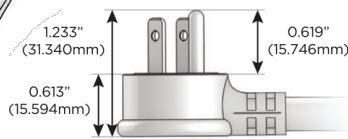

M-POWER-5T

AC POWER & DATA CONNECTIVITY SOLUTION

M-POWER-5TW-AEAH12-B2ATP

Specs:

Modules/Ports:

- **A** Tamper Resistant AC Receptacle
- **E** USB-A & USB-C (20W)
- **H** HDMI
- **12** RJ 12

A E H 12