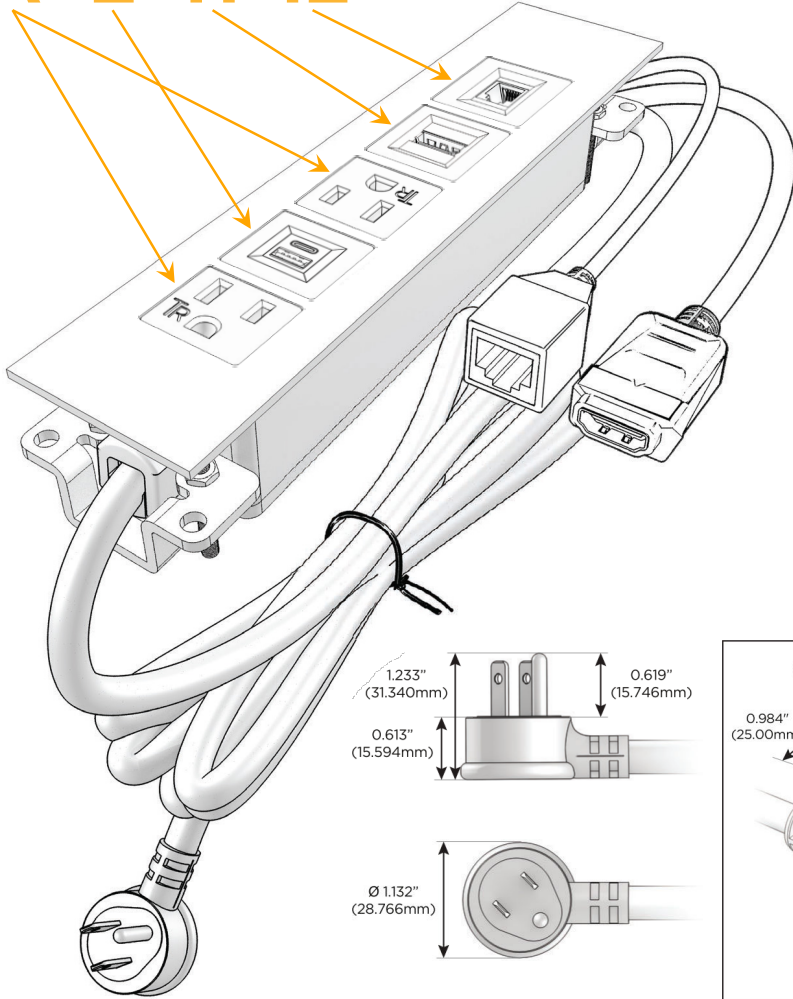

M-POWER-5T

AC POWER & DATA CONNECTIVITY SOLUTION

M-POWER-5TW-AEAH12-B2ATP

Specs:

Modules/Ports:

- **A** Tamper Resistant AC Receptacle
- **E** USB-A & USB-C (20W)
- **H** HDMI
- **12** RJ 12

A E H 12