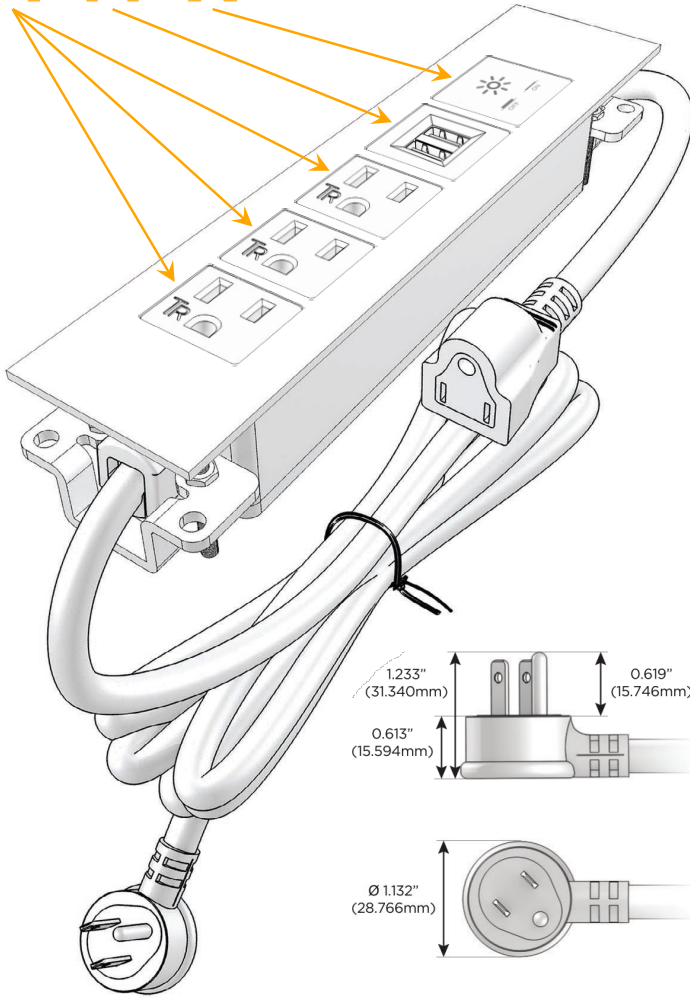

Trim Plate Finish: **WHITE (STEEL)**

Custom Finishes Available

M-POWER-5TW-AAAMX-WTP

Features:

Module/Port Options:

- A** Tamper Resistant AC Receptacle
- E** USB-A & USB-C (20W)
- M** Double USB-A (Fast Charging Ports - 18W)
- H** HDMI
- 6** CAT 6
- 12** RJ 12
- X** Switched AC
- Y** 3-Way Switch (Low Voltage)
- V** USB-C (45W High Speed Charging Port)
- S** USB-C (25W High Speed Charging Port)
- R** Switched AC (Rocker Switch)
- D** Dimmer Switch

Plug:

Supplied with Low Profile Flat 45° Angle 120 VAC Plug

Optional Standard Straight 120 VAC Plug

Optional Straight 120 VAC Pass-through Plug

- CLEAN, COMPACT DESIGN
- STREAMLINED
- LOW PROFILE
- SIDE-EXITING CORDS
- PLUG & PLAY
- 6' AC CORD & PLUG (FLAT PLUG STANDARD)
- CUSTOMIZABLE CONFIGURATIONS AND FINISHES
- UL LISTED FOR MOUNTING IN FURNITURE
- 15A

sales@mormax.com

mormax.com

Specs:

Modules/Ports:

- A** Tamper Resistant AC Receptacle
- M** Double USB-A (Fast Charging Ports - 18W)
- X** Switched AC

A M X

TOP