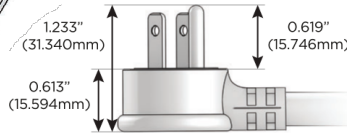

sales@mormax.com

mormax.com

Specs:

Modules/Ports:

- A** Tamper Resistant AC Receptacle
- M** Double USB-A (Fast Charging Ports - 18W)
- X** Switched AC

A M X

TOP