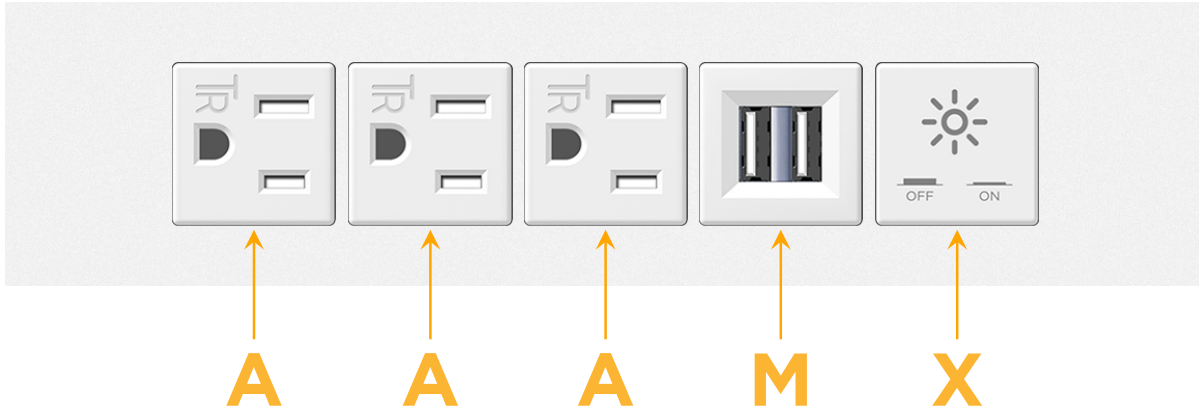

Trim Plate Finish: **WHITE (STEEL)**

Custom Finishes Available

M-POWER-5TW-AAAMX-WTP

Features:

Module/Port Options:

- A** Tamper Resistant AC Receptacle
- E** USB-A & USB-C (20W)
- M** Double USB-A (Fast Charging Ports - 18W)
- H** HDMI
- 6** CAT 6
- 12** RJ 12
- X** Switched AC
- Y** 3-Way Switch (Low Voltage)
- V** USB-C (45W High Speed Charging Port)
- S** USB-C (25W High Speed Charging Port)
- R** Switched AC (Rocker Switch)
- D** Dimmer Switch

Plug:

Supplied with Low Profile Flat 45° Angle 120 VAC Plug

Optional Standard Straight 120 VAC Plug

Optional Straight 120 VAC Pass-through Plug

- CLEAN, COMPACT DESIGN
- STREAMLINED
- LOW PROFILE
- SIDE-EXITING CORDS
- PLUG & PLAY
- 6' AC CORD & PLUG (FLAT PLUG STANDARD)
- CUSTOMIZABLE CONFIGURATIONS AND FINISHES
- UL LISTED FOR MOUNTING IN FURNITURE
- 15A

sales@mormax.com

mormax.com

Specs:

Modules/Ports:

- A** Tamper Resistant AC Receptacle
- M** Double USB-A (Fast Charging Ports - 18W)
- X** Switched AC

A M X

TOP