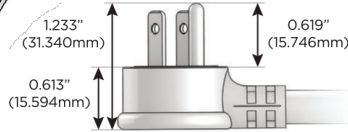

M-POWER-5T

AC POWER & DATA CONNECTIVITY SOLUTION

M-POWER-5TW-AAAMX-CRATP

Specs:

Modules/Ports:

- A** Tamper Resistant AC Receptacle
- M** Double USB-A (Fast Charging Ports - 18W)
- X** Switched AC

A M X

Distributed by