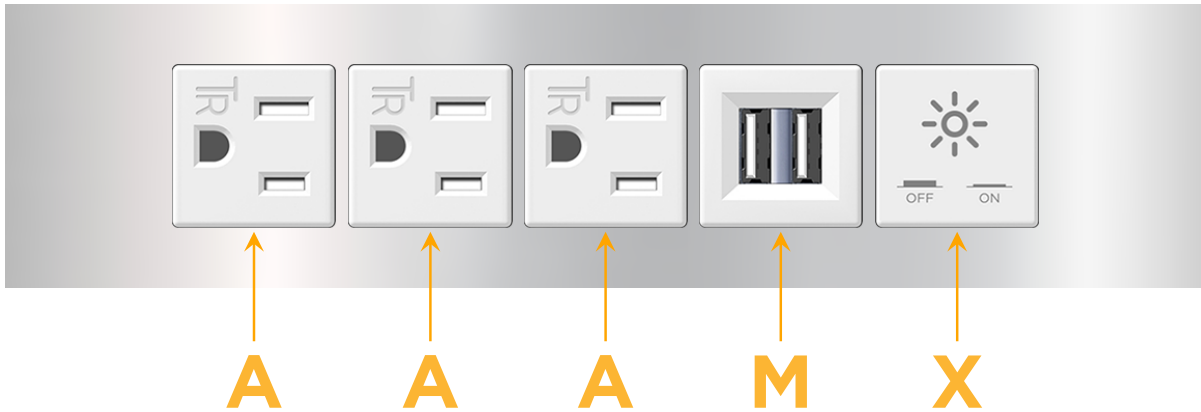

Trim Plate Finish: **CHROME (ABS)**

Custom Finishes Available

M-POWER-5TW-AAAMX-CRATP

Features:

Module/Port Options:

- A** Tamper Resistant AC Receptacle
- E** USB-A & USB-C (20W)
- M** Double USB-A (Fast Charging Ports - 18W)
- H** HDMI
- 6** CAT 6
- 12** RJ 12
- X** Switched AC
- Y** 3-Way Switch (Low Voltage)
- V** USB-C (45W High Speed Charging Port)
- S** USB-C (25W High Speed Charging Port)
- R** Switched AC (Rocker Switch)
- D** Dimmer Switch

Plug:

Supplied with Low Profile Flat 45° Angle 120 VAC Plug

Optional Standard Straight 120 VAC Plug

Optional Straight 120 VAC Pass-through Plug

- CLEAN, COMPACT DESIGN
- STREAMLINED
- LOW PROFILE
- SIDE-EXITING CORDS
- PLUG & PLAY
- 6' AC CORD & PLUG (FLAT PLUG STANDARD)
- CUSTOMIZABLE CONFIGURATIONS AND FINISHES
- UL LISTED FOR MOUNTING IN FURNITURE
- 15A

M-POWER-5T

AC POWER & DATA CONNECTIVITY SOLUTION

M-POWER-5TW-AAAMX-CRATP

Specs:

Modules/Ports:

- A** Tamper Resistant AC Receptacle
- M** Double USB-A (Fast Charging Ports - 18W)
- X** Switched AC

A M X

Distributed by