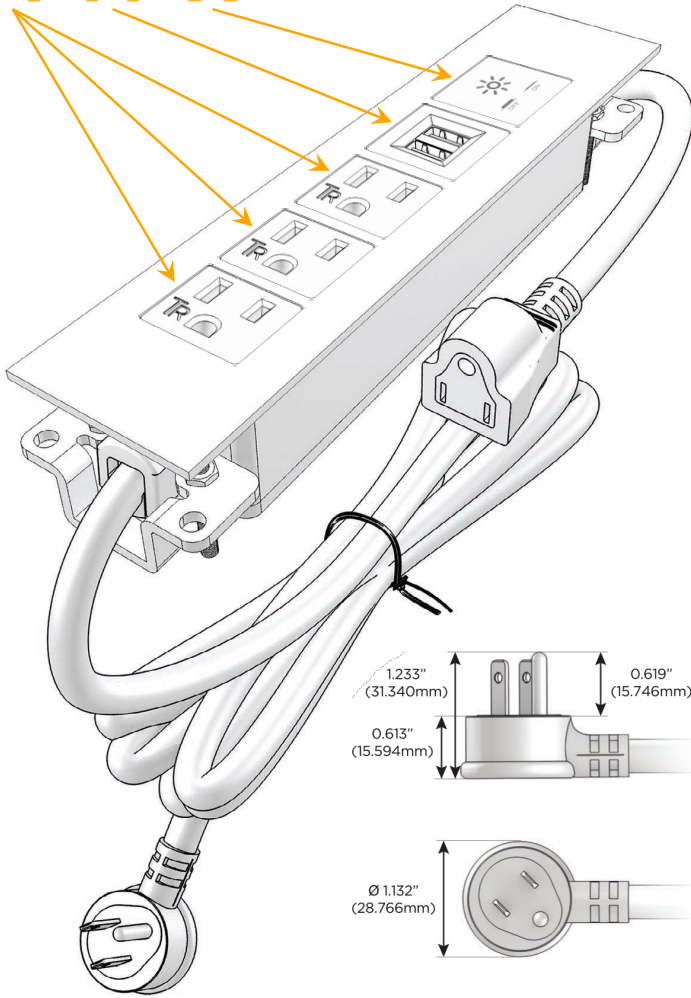

Trim Plate Finish: **CHROME (ABS)**

Custom Finishes Available

M-POWER-5TW-AAAMX-CRATP

Features:

Module/Port Options:

- A** Tamper Resistant AC Receptacle
- E** USB-A & USB-C (20W)
- M** Double USB-A (Fast Charging Ports - 18W)
- H** HDMI
- 6** CAT 6
- 12** RJ 12
- X** Switched AC
- Y** 3-Way Switch (Low Voltage)
- V** USB-C (45W High Speed Charging Port)
- S** USB-C (25W High Speed Charging Port)
- R** Switched AC (Rocker Switch)
- D** Dimmer Switch

Plug:

Supplied with Low Profile Flat 45° Angle 120 VAC Plug

Optional Standard Straight 120 VAC Plug

Optional Straight 120 VAC Pass-through Plug

- CLEAN, COMPACT DESIGN
- STREAMLINED
- LOW PROFILE
- SIDE-EXITING CORDS
- PLUG & PLAY
- 6' AC CORD & PLUG (FLAT PLUG STANDARD)
- CUSTOMIZABLE CONFIGURATIONS AND FINISHES
- UL LISTED FOR MOUNTING IN FURNITURE
- 15A

M-POWER-5T

AC POWER & DATA CONNECTIVITY SOLUTION

M-POWER-5TW-AAAMX-CRATP

Specs:

Modules/Ports:

- A** Tamper Resistant AC Receptacle
- M** Double USB-A (Fast Charging Ports - 18W)
- X** Switched AC

A M X

Distributed by