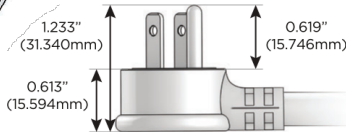

M-POWER-5T

AC POWER & DATA CONNECTIVITY SOLUTION

M-POWER-5TW-AAAMX-BZATP

Specs:

Modules/Ports:

- A** Tamper Resistant AC Receptacle
- M** Double USB-A (Fast Charging Ports - 18W)
- X** Switched AC

A M X

Distributed by