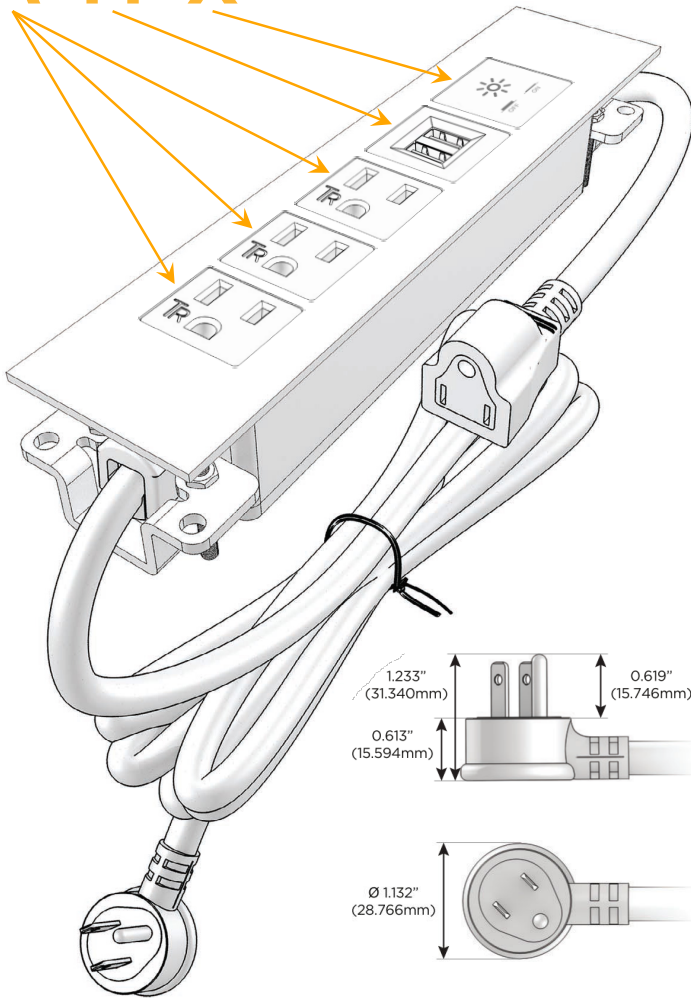

Trim Plate Finish: **STANDARD BRONZE (ABS)**

Custom Finishes Available

M-POWER-5TW-AAAMX-BZATP

Features:

Module/Port Options:

- A** Tamper Resistant AC Receptacle
- E** USB-A & USB-C (20W)
- M** Double USB-A (Fast Charging Ports - 18W)
- H** HDMI
- 6** CAT 6
- 12** RJ 12
- X** Switched AC
- Y** 3-Way Switch (Low Voltage)
- V** USB-C (45W High Speed Charging Port)
- S** USB-C (25W High Speed Charging Port)
- R** Switched AC (Rocker Switch)
- D** Dimmer Switch

Plug:

Supplied with Low Profile Flat 45° Angle 120 VAC Plug

Optional Standard Straight 120 VAC Plug

Optional Straight 120 VAC Pass-through Plug

- CLEAN, COMPACT DESIGN
- STREAMLINED
- LOW PROFILE
- SIDE-EXITING CORDS
- PLUG & PLAY
- 6' AC CORD & PLUG (FLAT PLUG STANDARD)
- CUSTOMIZABLE CONFIGURATIONS AND FINISHES
- UL LISTED FOR MOUNTING IN FURNITURE
- 15A

M-POWER-5T

AC POWER & DATA CONNECTIVITY SOLUTION

M-POWER-5TW-AAAMX-BZATP

Specs:

Modules/Ports:

- A** Tamper Resistant AC Receptacle
- M** Double USB-A (Fast Charging Ports - 18W)
- X** Switched AC

A M X

Distributed by