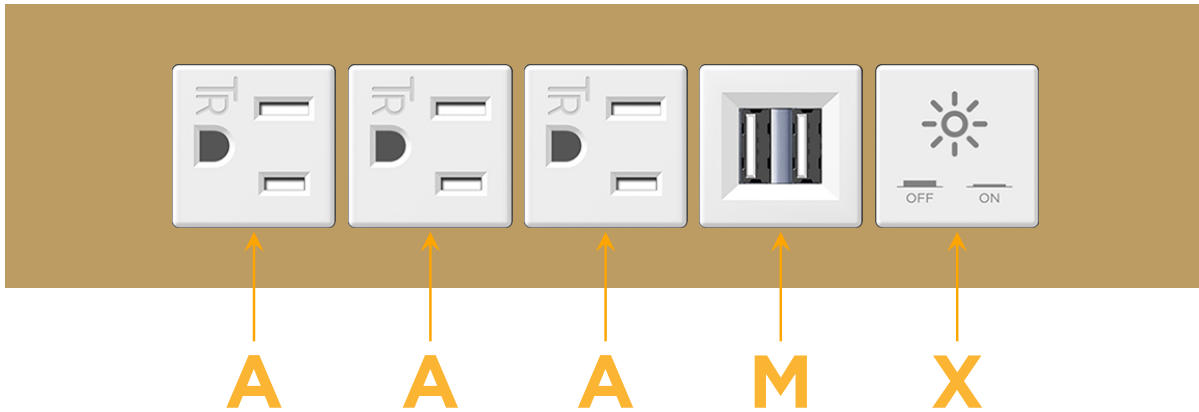

Trim Plate Finish: **STANDARD BRONZE (ABS)**

Custom Finishes Available

M-POWER-5TW-AAAMX-BZATP

Features:

Module/Port Options:

- A** Tamper Resistant AC Receptacle
- E** USB-A & USB-C (20W)
- M** Double USB-A (Fast Charging Ports - 18W)
- H** HDMI
- 6** CAT 6
- 12** RJ 12
- X** Switched AC
- Y** 3-Way Switch (Low Voltage)
- V** USB-C (45W High Speed Charging Port)
- S** USB-C (25W High Speed Charging Port)
- R** Switched AC (Rocker Switch)
- D** Dimmer Switch

Plug:

Supplied with Low Profile Flat 45° Angle 120 VAC Plug

Optional Standard Straight 120 VAC Plug

Optional Straight 120 VAC Pass-through Plug

- CLEAN, COMPACT DESIGN
- STREAMLINED
- LOW PROFILE
- SIDE-EXITING CORDS
- PLUG & PLAY
- 6' AC CORD & PLUG (FLAT PLUG STANDARD)
- CUSTOMIZABLE CONFIGURATIONS AND FINISHES
- UL LISTED FOR MOUNTING IN FURNITURE
- 15A

M-POWER-5T

AC POWER & DATA CONNECTIVITY SOLUTION

M-POWER-5TW-AAAMX-BZATP

Specs:

Modules/Ports:

- A** Tamper Resistant AC Receptacle
- M** Double USB-A (Fast Charging Ports - 18W)
- X** Switched AC

A M X

Distributed by