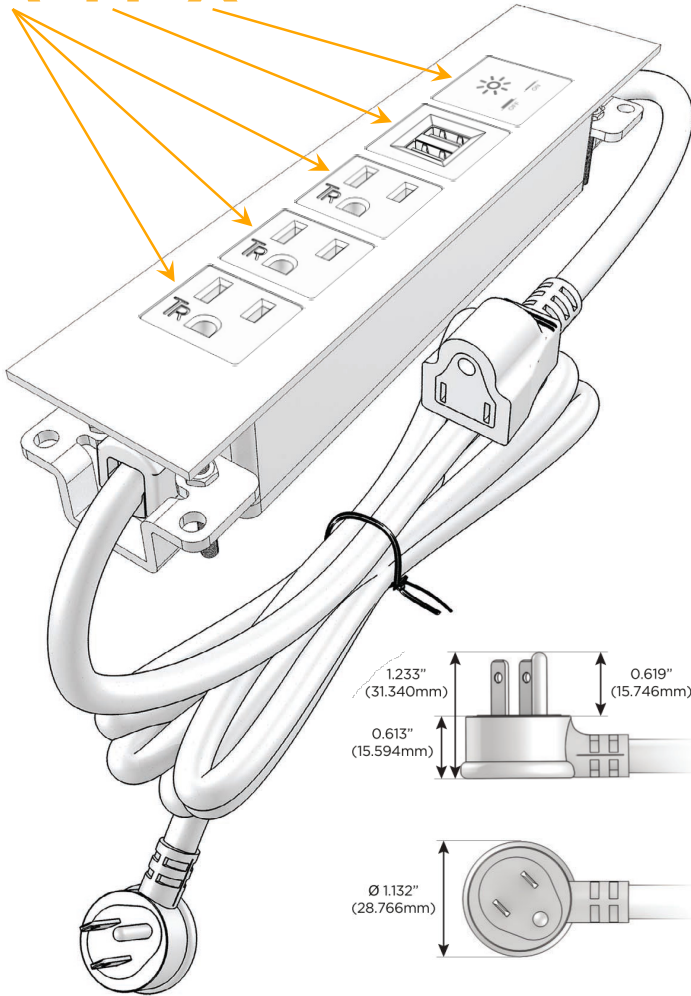

M-POWER-5T

AC POWER & DATA CONNECTIVITY SOLUTION

M-POWER-5TW-AAAMX-BZ5ATP

Specs:

Modules/Ports:

- **A** Tamper Resistant AC Receptacle
- **M** Double USB-A (Fast Charging Ports - 18W)
- **X** Switched AC

A M X