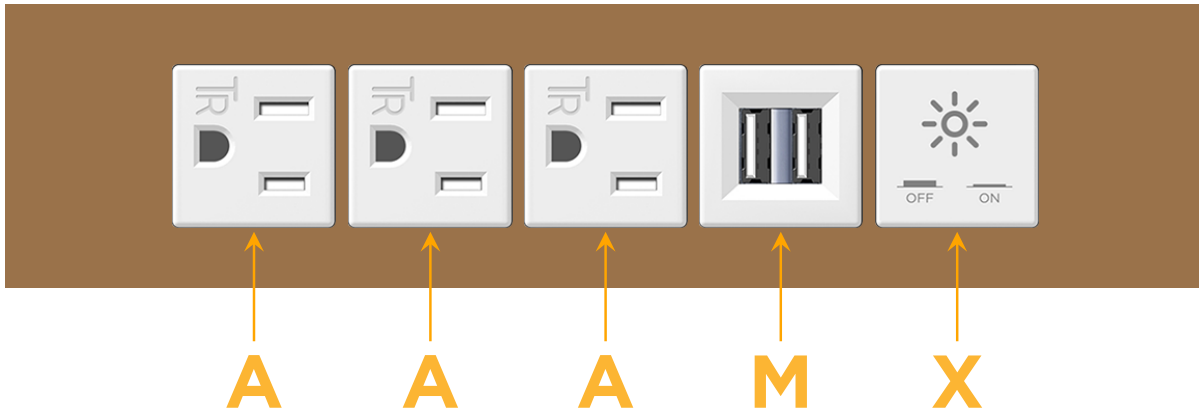

M-POWER-5T

AC POWER & DATA CONNECTIVITY SOLUTION

M-POWER-5TW-AAAMX-BZ5ATP

Distributed by

Mormax Company, Inc.

8 Westchester Plaza

Elmsford, NY 10523

914-699-0101

sales@mormax.com

mormax.com

Metro Light & Power's line of power & data solutions offers sophisticated design elements combined with greater ease of installation. Streamlined and low-profile, enhanced by side-exiting cords, our outlets advance the industry with their cutting edge look and feel. We believe flexibility is key, and we provide a variety of mounting options, including the ability to mount in limited spaces. Our outlets are available in many finishes and configurations, in addition to a custom color and finish capability for our clients.

Trim Plate Finish: **ARCHITECTURAL BRONZE (ABS)**

Custom Finishes Available

M-POWER-5TW-AAAMX-BZ5ATP

Features:

Module/Port Options:

- **A** Tamper Resistant AC Receptacle
- **E** USB-A & USB-C (20W)
- **M** Double USB-A (Fast Charging Ports - 18W)
- **H** HDMI
- **6** CAT 6
- **12** RJ 12
- **X** Switched AC
- **Y** 3-Way Switch (Low Voltage)
- **V** USB-C (45W High Speed Charging Port)
- **S** USB-C (25W High Speed Charging Port)
- **R** Switched AC (Rocker Switch)
- **D** Dimmer Switch

Plug:

Supplied with Low Profile Flat 45° Angle 120 VAC Plug

Optional Standard Straight 120 VAC Plug

Optional Straight 120 VAC Pass-through Plug

- CLEAN, COMPACT DESIGN
- STREAMLINED
- LOW PROFILE
- SIDE-EXITING CORDS
- PLUG & PLAY
- 6' AC CORD & PLUG (FLAT PLUG STANDARD)
- CUSTOMIZABLE CONFIGURATIONS AND FINISHES
- UL LISTED FOR MOUNTING IN FURNITURE
- 15A