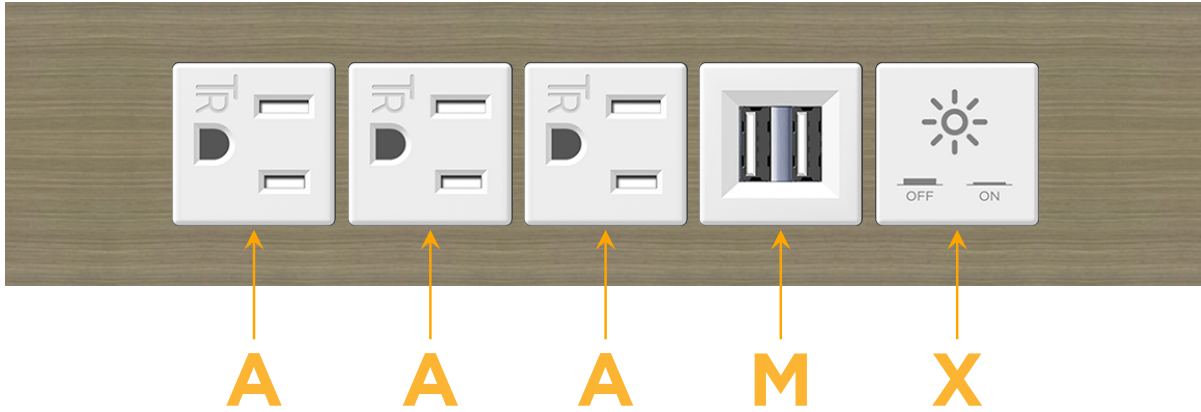

Trim Plate Finish: **ANTIQUED ARCHITECTURAL BRONZE (ABS)**

Custom Finishes Available

M-POWER-5TW-AAAMX-BZ5AATP

Features:

Module/Port Options:

- A** Tamper Resistant AC Receptacle
- E** USB-A & USB-C (20W)
- M** Double USB-A (Fast Charging Ports - 18W)
- H** HDMI
- 6** CAT 6
- 12** RJ 12
- X** Switched AC
- Y** 3-Way Switch (Low Voltage)
- V** USB-C (45W High Speed Charging Port)
- S** USB-C (25W High Speed Charging Port)
- R** Switched AC (Rocker Switch)
- D** Dimmer Switch

Plug:

Supplied with Low Profile Flat 45° Angle 120 VAC Plug

Optional Standard Straight 120 VAC Plug

Optional Straight 120 VAC Pass-through Plug

- CLEAN, COMPACT DESIGN
- STREAMLINED
- LOW PROFILE
- SIDE-EXITING CORDS
- PLUG & PLAY
- 6' AC CORD & PLUG (FLAT PLUG STANDARD)
- CUSTOMIZABLE CONFIGURATIONS AND FINISHES
- UL LISTED FOR MOUNTING IN FURNITURE
- 15A

M-POWER-5T

AC POWER & DATA CONNECTIVITY SOLUTION

M-POWER-5TW-AAAMX-BZ5AATP

Specs:

Modules/Ports:

- A** Tamper Resistant AC Receptacle
- M** Double USB-A (Fast Charging Ports - 18W)
- X** Switched AC

A M X

Distributed by