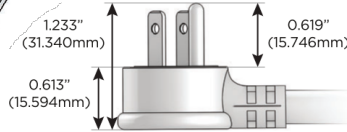

M-POWER-5T

AC POWER & DATA CONNECTIVITY SOLUTION

M-POWER-5TW-AAAMX-BZ5AATP

Specs:

Modules/Ports:

- A** Tamper Resistant AC Receptacle
- M** Double USB-A (Fast Charging Ports - 18W)
- X** Switched AC

A M X

Distributed by