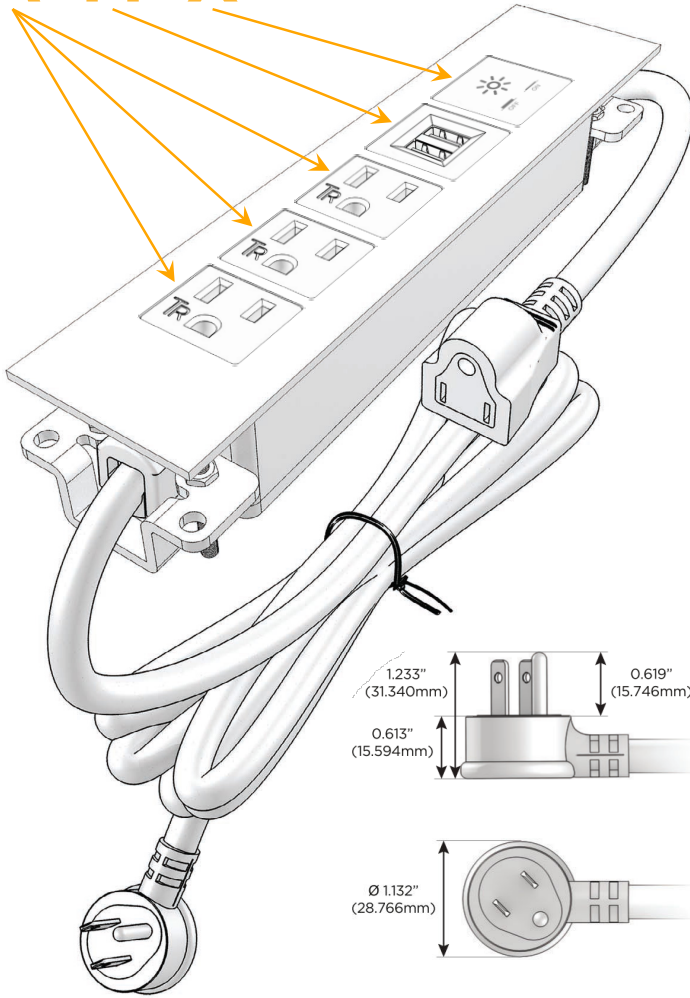

Trim Plate Finish: **ANTIQUED ARCHITECTURAL BRONZE (ABS)**

Custom Finishes Available

M-POWER-5TW-AAAMX-BZ5AATP

Features:

Module/Port Options:

- A** Tamper Resistant AC Receptacle
- E** USB-A & USB-C (20W)
- M** Double USB-A (Fast Charging Ports - 18W)
- H** HDMI
- 6** CAT 6
- 12** RJ 12
- X** Switched AC
- Y** 3-Way Switch (Low Voltage)
- V** USB-C (45W High Speed Charging Port)
- S** USB-C (25W High Speed Charging Port)
- R** Switched AC (Rocker Switch)
- D** Dimmer Switch

Plug:

Supplied with Low Profile Flat 45° Angle 120 VAC Plug

Optional Standard Straight 120 VAC Plug

Optional Straight 120 VAC Pass-through Plug

- CLEAN, COMPACT DESIGN
- STREAMLINED
- LOW PROFILE
- SIDE-EXITING CORDS
- PLUG & PLAY
- 6' AC CORD & PLUG (FLAT PLUG STANDARD)
- CUSTOMIZABLE CONFIGURATIONS AND FINISHES
- UL LISTED FOR MOUNTING IN FURNITURE
- 15A

M-POWER-5T

AC POWER & DATA CONNECTIVITY SOLUTION

M-POWER-5TW-AAAMX-BZ5AATP

Specs:

Modules/Ports:

- A** Tamper Resistant AC Receptacle
- M** Double USB-A (Fast Charging Ports - 18W)
- X** Switched AC

A M X

Distributed by