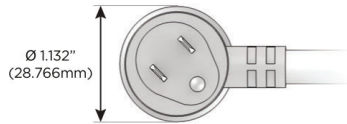

Plug:

Supplied with Low Profile Flat 45° Angle 120 VAC Plug

Optional Standard Straight 120 VAC Plug

Optional Straight 120 VAC Pass-through Plug

- CLEAN, COMPACT DESIGN
- STREAMLINED
- LOW PROFILE
- SIDE-EXITING CORDS
- PLUG & PLAY
- 6' AC CORD & PLUG (FLAT PLUG STANDARD)
- CUSTOMIZABLE CONFIGURATIONS AND FINISHES
- UL LISTED FOR MOUNTING IN FURNITURE
- 15A

M-POWER-5T

AC POWER & DATA CONNECTIVITY SOLUTION

M-POWER-5TW-AAAMX-BZ5AATP

Specs:

Modules/Ports:

- A** Tamper Resistant AC Receptacle
- M** Double USB-A (Fast Charging Ports - 18W)
- X** Switched AC

A M X

Distributed by