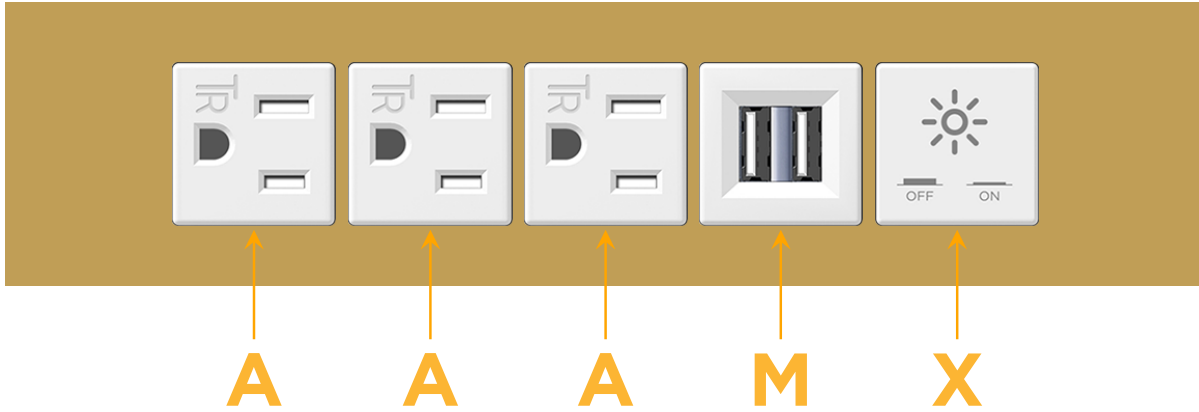

Trim Plate Finish: **SOLID BRASS**

Custom Finishes Available

M-POWER-5TW-AAAMX-BRTP

Features:

**Module/Port Options:**

- A** Tamper Resistant AC Receptacle
- E** USB-A & USB-C (20W)
- M** Double USB-A (Fast Charging Ports - 18W)
- H** HDMI
- 6** CAT 6
- 12** RJ 12
- X** Switched AC
- Y** 3-Way Switch (Low Voltage)
- V** USB-C (45W High Speed Charging Port)
- S** USB-C (25W High Speed Charging Port)
- R** Switched AC (Rocker Switch)
- D** Dimmer Switch

### Modules/Ports:

- A** Tamper Resistant AC Receptacle
- M** Double USB-A (Fast Charging Ports - 18W)
- X** Switched AC