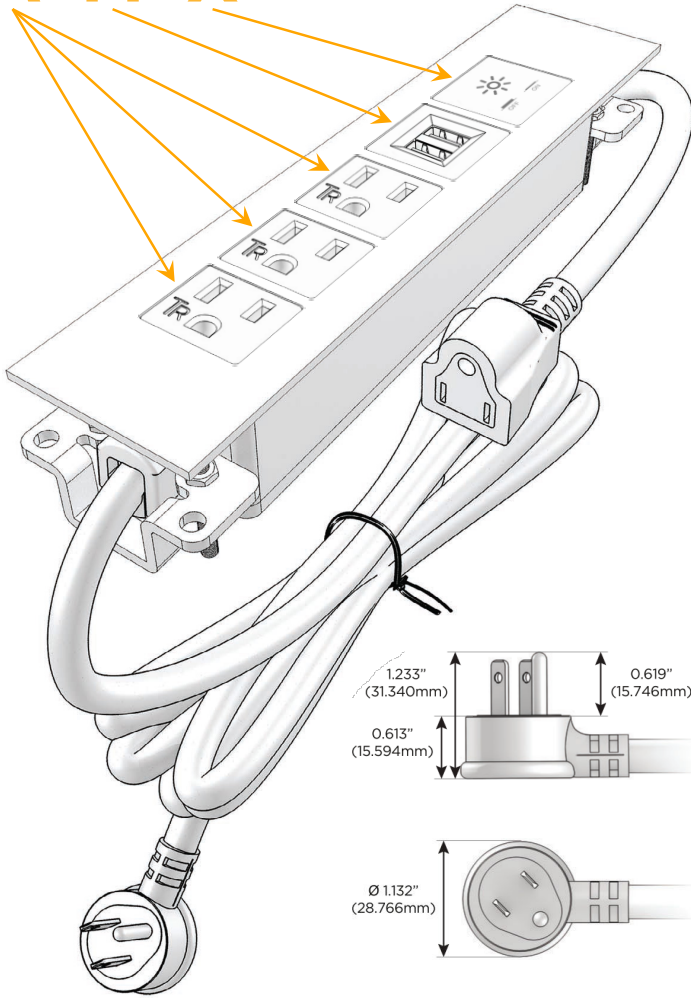

M-POWER-5T

AC POWER & DATA CONNECTIVITY SOLUTION

M-POWER-5TW-AAAMX-BRTP

Specs:

Modules/Ports:

- **A** Tamper Resistant AC Receptacle
- **M** Double USB-A (Fast Charging Ports - 18W)
- **X** Switched AC

A M X