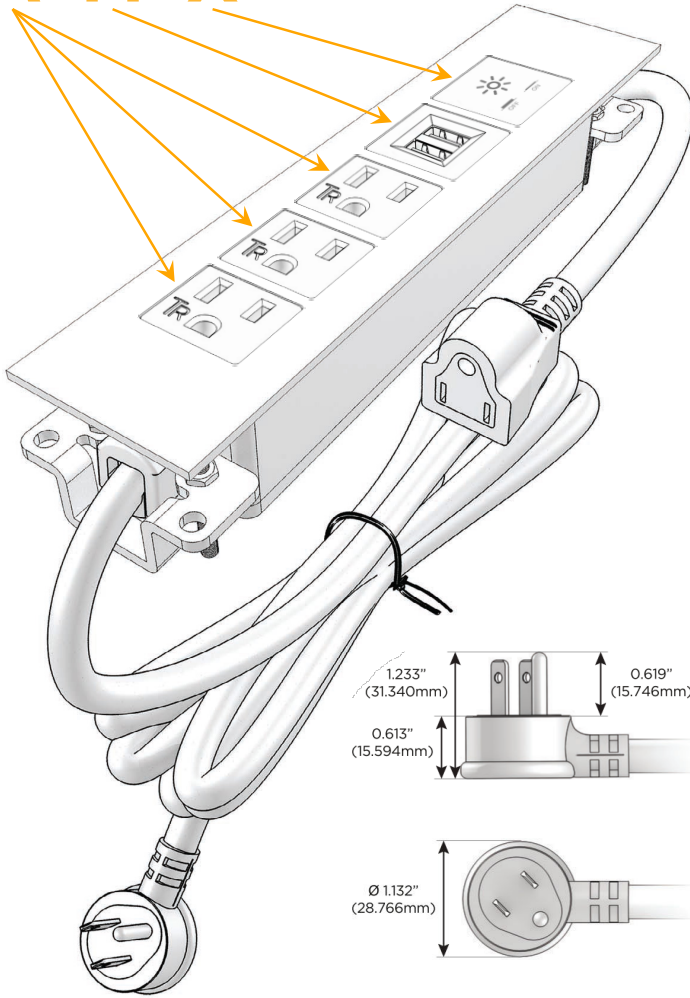

Trim Plate Finish: **BRASS (ABS)**

Custom Finishes Available

M-POWER-5TW-AAAMX-BRATP

Features:

Module/Port Options:

- A** Tamper Resistant AC Receptacle
- E** USB-A & USB-C (20W)
- M** Double USB-A (Fast Charging Ports - 18W)
- H** HDMI
- 6** CAT 6
- 12** RJ 12
- X** Switched AC
- Y** 3-Way Switch (Low Voltage)
- V** USB-C (45W High Speed Charging Port)
- S** USB-C (25W High Speed Charging Port)
- R** Switched AC (Rocker Switch)
- D** Dimmer Switch

Plug:

Supplied with Low Profile Flat 45° Angle 120 VAC Plug

Optional Standard Straight 120 VAC Plug

Optional Straight 120 VAC Pass-through Plug

- CLEAN, COMPACT DESIGN
- STREAMLINED
- LOW PROFILE
- SIDE-EXITING CORDS
- PLUG & PLAY
- 6' AC CORD & PLUG (FLAT PLUG STANDARD)
- CUSTOMIZABLE CONFIGURATIONS AND FINISHES
- UL LISTED FOR MOUNTING IN FURNITURE
- 15A

M-POWER-5T

AC POWER & DATA CONNECTIVITY SOLUTION

M-POWER-5TW-AAAMX-BRATP

Specs:

Modules/Ports:

- A** Tamper Resistant AC Receptacle
- M** Double USB-A (Fast Charging Ports - 18W)
- X** Switched AC

A M X

Distributed by