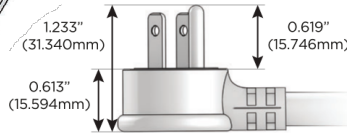

Plug:

Supplied with Low Profile Flat 45° Angle 120 VAC Plug

Optional Standard Straight 120 VAC Plug

Optional Straight 120 VAC Pass-through Plug

- CLEAN, COMPACT DESIGN
- STREAMLINED
- LOW PROFILE
- SIDE-EXITING CORDS
- PLUG & PLAY
- 6' AC CORD & PLUG (FLAT PLUG STANDARD)
- CUSTOMIZABLE CONFIGURATIONS AND FINISHES
- UL LISTED FOR MOUNTING IN FURNITURE
- 15A

M-POWER-5T

AC POWER & DATA CONNECTIVITY SOLUTION

M-POWER-5TW-AAAMX-BRATP

Specs:

Modules/Ports:

- A** Tamper Resistant AC Receptacle
- M** Double USB-A (Fast Charging Ports - 18W)
- X** Switched AC

A M X

Distributed by