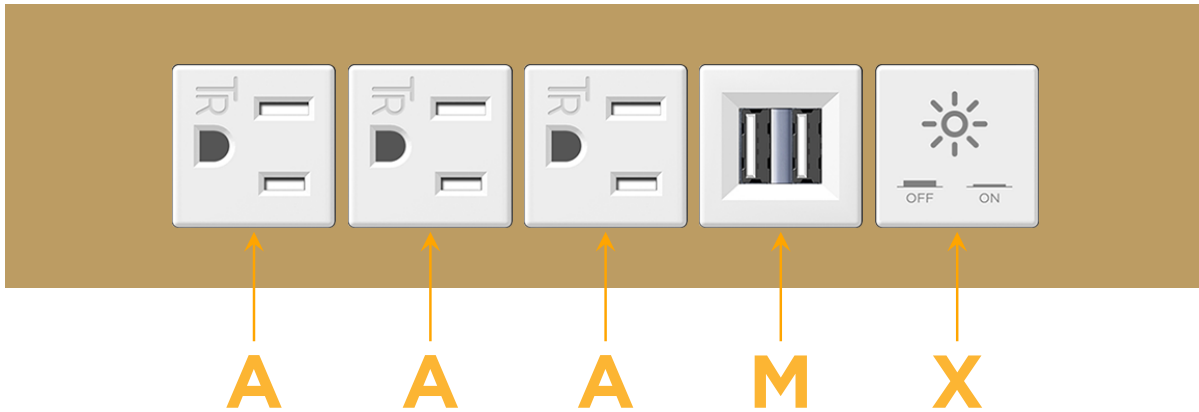

Trim Plate Finish: **BRASS (ABS)**

Custom Finishes Available

M-POWER-5TW-AAAMX-BRATP

Features:

Module/Port Options:

- A** Tamper Resistant AC Receptacle
- E** USB-A & USB-C (20W)
- M** Double USB-A (Fast Charging Ports - 18W)
- H** HDMI
- 6** CAT 6
- 12** RJ 12
- X** Switched AC
- Y** 3-Way Switch (Low Voltage)
- V** USB-C (45W High Speed Charging Port)
- S** USB-C (25W High Speed Charging Port)
- R** Switched AC (Rocker Switch)
- D** Dimmer Switch

Plug:

Supplied with Low Profile Flat 45° Angle 120 VAC Plug

Optional Standard Straight 120 VAC Plug

Optional Straight 120 VAC Pass-through Plug

- CLEAN, COMPACT DESIGN
- STREAMLINED
- LOW PROFILE
- SIDE-EXITING CORDS
- PLUG & PLAY
- 6' AC CORD & PLUG (FLAT PLUG STANDARD)
- CUSTOMIZABLE CONFIGURATIONS AND FINISHES
- UL LISTED FOR MOUNTING IN FURNITURE
- 15A

M-POWER-5T

AC POWER & DATA CONNECTIVITY SOLUTION

M-POWER-5TW-AAAMX-BRATP

Specs:

Modules/Ports:

- A** Tamper Resistant AC Receptacle
- M** Double USB-A (Fast Charging Ports - 18W)
- X** Switched AC

A M X

Distributed by