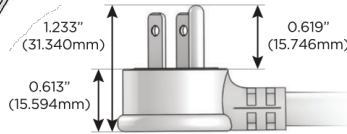

Plug:

Supplied with Low Profile Flat 45° Angle 120 VAC Plug

Optional Standard Straight 120 VAC Plug

Optional Straight 120 VAC Pass-through Plug

- CLEAN, COMPACT DESIGN
- STREAMLINED
- LOW PROFILE
- SIDE-EXITING CORDS
- PLUG & PLAY
- 6' AC CORD & PLUG (FLAT PLUG STANDARD)
- CUSTOMIZABLE CONFIGURATIONS AND FINISHES
- UL LISTED FOR MOUNTING IN FURNITURE
- 15A

M-POWER-5T

AC POWER & DATA CONNECTIVITY SOLUTION

M-POWER-5TW-AAAMX-BRAATP

Specs:

Modules/Ports:

- A** Tamper Resistant AC Receptacle
- M** Double USB-A (Fast Charging Ports - 18W)
- X** Switched AC

A M X

Distributed by