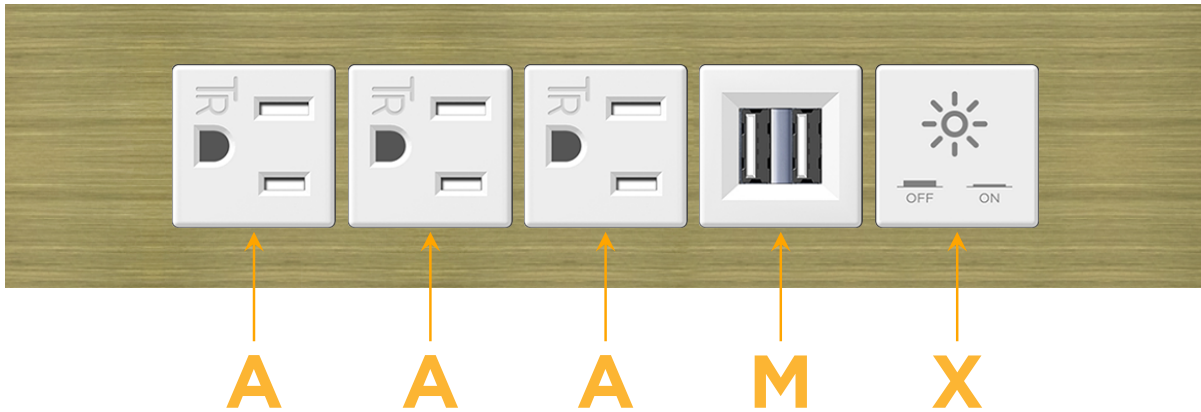

Trim Plate Finish: **BRASS ANTIQUED (ABS)**

Custom Finishes Available

M-POWER-5TW-AAAMX-BRAATP

Features:

Module/Port Options:

- A** Tamper Resistant AC Receptacle
- E** USB-A & USB-C (20W)
- M** Double USB-A (Fast Charging Ports - 18W)
- H** HDMI
- 6** CAT 6
- 12** RJ 12
- X** Switched AC
- Y** 3-Way Switch (Low Voltage)
- V** USB-C (45W High Speed Charging Port)
- S** USB-C (25W High Speed Charging Port)
- R** Switched AC (Rocker Switch)
- D** Dimmer Switch

Plug:

Supplied with Low Profile Flat 45° Angle 120 VAC Plug

Optional Standard Straight 120 VAC Plug

Optional Straight 120 VAC Pass-through Plug

- CLEAN, COMPACT DESIGN
- STREAMLINED
- LOW PROFILE
- SIDE-EXITING CORDS
- PLUG & PLAY
- 6' AC CORD & PLUG (FLAT PLUG STANDARD)
- CUSTOMIZABLE CONFIGURATIONS AND FINISHES
- UL LISTED FOR MOUNTING IN FURNITURE
- 15A

M-POWER-5T

AC POWER & DATA CONNECTIVITY SOLUTION

M-POWER-5TW-AAAMX-BRAATP

Specs:

Modules/Ports:

- A** Tamper Resistant AC Receptacle
- M** Double USB-A (Fast Charging Ports - 18W)
- X** Switched AC

A M X

Distributed by