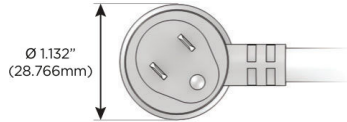

Plug:

Supplied with Low Profile Flat 45° Angle 120 VAC Plug

Optional Standard Straight 120 VAC Plug

Optional Straight 120 VAC Pass-through Plug

- CLEAN, COMPACT DESIGN
- STREAMLINED
- LOW PROFILE
- SIDE-EXITING CORDS
- PLUG & PLAY
- 6' AC CORD & PLUG (FLAT PLUG STANDARD)
- CUSTOMIZABLE CONFIGURATIONS AND FINISHES
- UL LISTED FOR MOUNTING IN FURNITURE
- 15A

M-POWER-5T

AC POWER & DATA CONNECTIVITY SOLUTION

M-POWER-5TW-AAAMX-BRAATP

Specs:

Modules/Ports:

- A** Tamper Resistant AC Receptacle
- M** Double USB-A (Fast Charging Ports - 18W)
- X** Switched AC

A M X

Distributed by