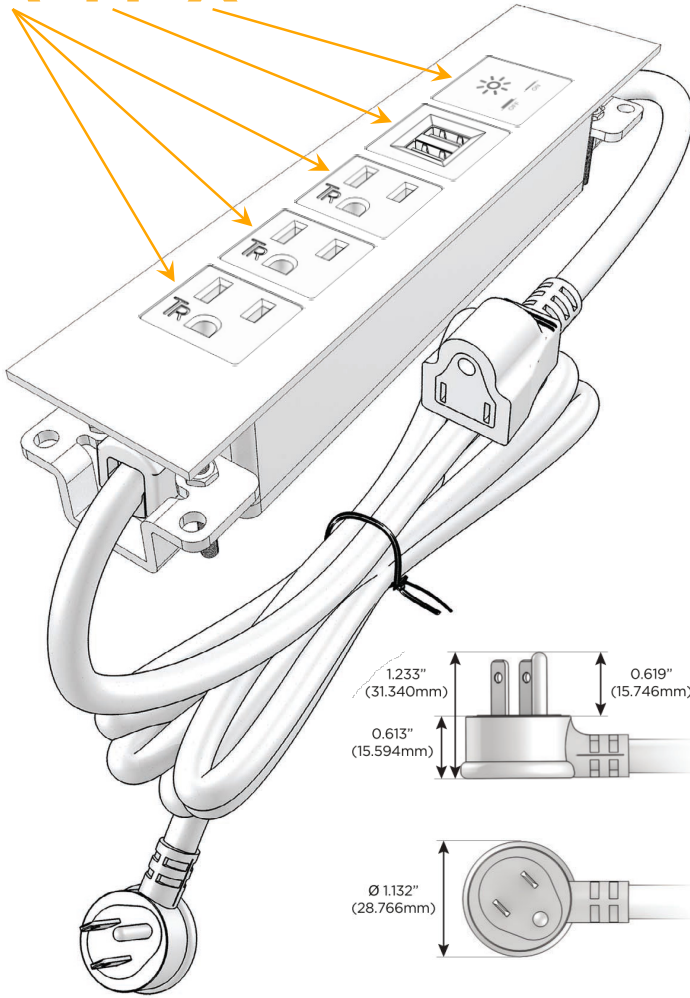

Trim Plate Finish: **BRASS ANTIQUED (ABS)**

Custom Finishes Available

M-POWER-5TW-AAAMX-BRAATP

Features:

Module/Port Options:

- A** Tamper Resistant AC Receptacle
- E** USB-A & USB-C (20W)
- M** Double USB-A (Fast Charging Ports - 18W)
- H** HDMI
- 6** CAT 6
- 12** RJ 12
- X** Switched AC
- Y** 3-Way Switch (Low Voltage)
- V** USB-C (45W High Speed Charging Port)
- S** USB-C (25W High Speed Charging Port)
- R** Switched AC (Rocker Switch)
- D** Dimmer Switch

Plug:

Supplied with Low Profile Flat 45° Angle 120 VAC Plug

Optional Standard Straight 120 VAC Plug

Optional Straight 120 VAC Pass-through Plug

- CLEAN, COMPACT DESIGN
- STREAMLINED
- LOW PROFILE
- SIDE-EXITING CORDS
- PLUG & PLAY
- 6' AC CORD & PLUG (FLAT PLUG STANDARD)
- CUSTOMIZABLE CONFIGURATIONS AND FINISHES
- UL LISTED FOR MOUNTING IN FURNITURE
- 15A

M-POWER-5T

AC POWER & DATA CONNECTIVITY SOLUTION

M-POWER-5TW-AAAMX-BRAATP

Specs:

Modules/Ports:

- A** Tamper Resistant AC Receptacle
- M** Double USB-A (Fast Charging Ports - 18W)
- X** Switched AC

A M X

Distributed by