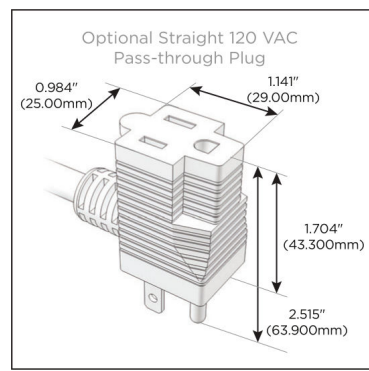

**Plug:**

Supplied with Low Profile Flat 45° Angle 120 VAC Plug

Optional Standard Straight 120 VAC Plug

Optional Straight 120 VAC Pass-through Plug

- CLEAN, COMPACT DESIGN
- STREAMLINED
- LOW PROFILE
- SIDE-EXITING CORDS
- PLUG & PLAY
- 6' AC CORD & PLUG (FLAT PLUG STANDARD)
- CUSTOMIZABLE CONFIGURATIONS AND FINISHES
- UL LISTED FOR MOUNTING IN FURNITURE
- 15A

# M-POWER-5T

AC POWER & DATA CONNECTIVITY SOLUTION

M-POWER-5TW-AAAMX-BATP

Specs:

**Modules/Ports:**

- A** Tamper Resistant AC Receptacle
- M** Double USB-A (Fast Charging Ports - 18W)
- X** Switched AC

**A M X**