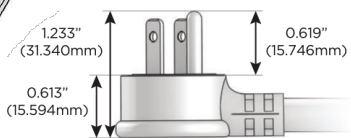

# M-POWER-5T

AC POWER & DATA CONNECTIVITY SOLUTION

M-POWER-5TW-AAAMX-BATP

Specs:

**Modules/Ports:**

- A** Tamper Resistant AC Receptacle
- M** Double USB-A (Fast Charging Ports - 18W)
- X** Switched AC

**A M X**