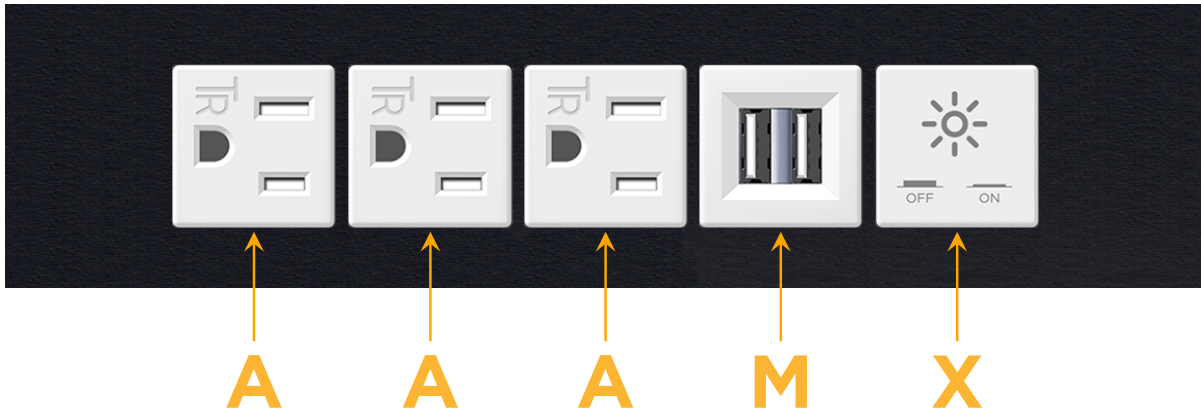

Trim Plate Finish: **BLACK (ABS)**

Custom Finishes Available

M-POWER-5TW-AAAMX-BATP

Features:

**Module/Port Options:**

- A** Tamper Resistant AC Receptacle
- E** USB-A & USB-C (20W)
- M** Double USB-A (Fast Charging Ports - 18W)
- H** HDMI
- 6** CAT 6
- 12** RJ 12
- X** Switched AC
- Y** 3-Way Switch (Low Voltage)
- V** USB-C (45W High Speed Charging Port)
- S** USB-C (25W High Speed Charging Port)
- R** Switched AC (Rocker Switch)
- D** Dimmer Switch

**Plug:**

Supplied with Low Profile Flat 45° Angle 120 VAC Plug

Optional Standard Straight 120 VAC Plug

Optional Straight 120 VAC Pass-through Plug

- CLEAN, COMPACT DESIGN
- STREAMLINED
- LOW PROFILE
- SIDE-EXITING CORDS
- PLUG & PLAY
- 6' AC CORD & PLUG (FLAT PLUG STANDARD)
- CUSTOMIZABLE CONFIGURATIONS AND FINISHES
- UL LISTED FOR MOUNTING IN FURNITURE
- 15A

# M-POWER-5T

AC POWER & DATA CONNECTIVITY SOLUTION

M-POWER-5TW-AAAMX-BATP

Specs:

**Modules/Ports:**

- A** Tamper Resistant AC Receptacle
- M** Double USB-A (Fast Charging Ports - 18W)
- X** Switched AC

**A M X**