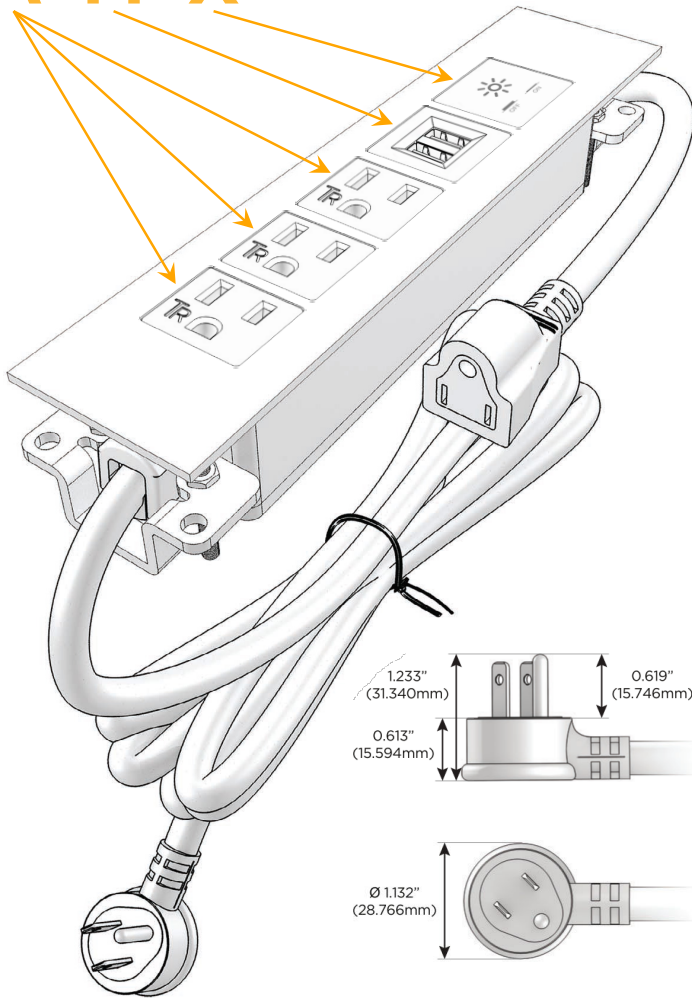

Trim Plate Finish: **BLACK (ABS)**

Custom Finishes Available

M-POWER-5TW-AAAMX-BATP

Features:

**Module/Port Options:**

- A** Tamper Resistant AC Receptacle
- E** USB-A & USB-C (20W)
- M** Double USB-A (Fast Charging Ports - 18W)
- H** HDMI
- 6** CAT 6
- 12** RJ 12
- X** Switched AC
- Y** 3-Way Switch (Low Voltage)
- V** USB-C (45W High Speed Charging Port)
- S** USB-C (25W High Speed Charging Port)
- R** Switched AC (Rocker Switch)
- D** Dimmer Switch

**Plug:**

Supplied with Low Profile Flat 45° Angle 120 VAC Plug

Optional Standard Straight 120 VAC Plug

Optional Straight 120 VAC Pass-through Plug

- CLEAN, COMPACT DESIGN
- STREAMLINED
- LOW PROFILE
- SIDE-EXITING CORDS
- PLUG & PLAY
- 6' AC CORD & PLUG (FLAT PLUG STANDARD)
- CUSTOMIZABLE CONFIGURATIONS AND FINISHES
- UL LISTED FOR MOUNTING IN FURNITURE
- 15A

# M-POWER-5T

AC POWER & DATA CONNECTIVITY SOLUTION

M-POWER-5TW-AAAMX-BATP

Specs:

**Modules/Ports:**

- A** Tamper Resistant AC Receptacle
- M** Double USB-A (Fast Charging Ports - 18W)
- X** Switched AC

**A M X**