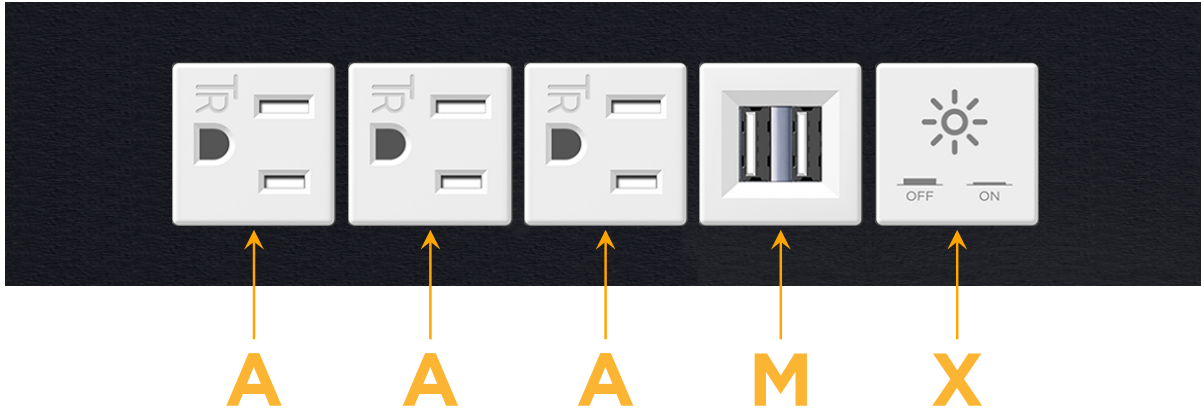

M-POWER-5T

AC POWER & DATA CONNECTIVITY SOLUTION

M-POWER-5TW-AAAMX-B2ATP

Distributed by

Mormax Company, Inc.

8 Westchester Plaza

Elmsford, NY 10523

914-699-0101

sales@mormax.com

mormax.com

Metro Light & Power's line of power & data solutions offers sophisticated design elements combined with greater ease of installation. Streamlined and low-profile, enhanced by side-exiting cords, our outlets advance the industry with their cutting edge look and feel. We believe flexibility is key, and we provide a variety of mounting options, including the ability to mount in limited spaces. Our outlets are available in many finishes and configurations, in addition to a custom color and finish capability for our clients.

Trim Plate Finish: **SATIN BLACK (ABS)**

Custom Finishes Available

M-POWER-5TW-AAAMX-B2ATP

Features:

Module/Port Options:

- **A** Tamper Resistant AC Receptacle
- **E** USB-A & USB-C (20W)
- **M** Double USB-A (Fast Charging Ports - 18W)
- **H** HDMI
- **6** CAT 6
- **12** RJ 12
- **X** Switched AC
- **Y** 3-Way Switch (Low Voltage)
- **V** USB-C (45W High Speed Charging Port)
- **S** USB-C (25W High Speed Charging Port)
- **R** Switched AC (Rocker Switch)
- **D** Dimmer Switch

Plug:

Supplied with Low Profile Flat 45° Angle 120 VAC Plug

Optional Standard Straight 120 VAC Plug

Optional Straight 120 VAC Pass-through Plug

- CLEAN, COMPACT DESIGN
- STREAMLINED
- LOW PROFILE
- SIDE-EXITING CORDS
- PLUG & PLAY
- 6' AC CORD & PLUG (FLAT PLUG STANDARD)
- CUSTOMIZABLE CONFIGURATIONS AND FINISHES
- UL LISTED FOR MOUNTING IN FURNITURE
- 15A