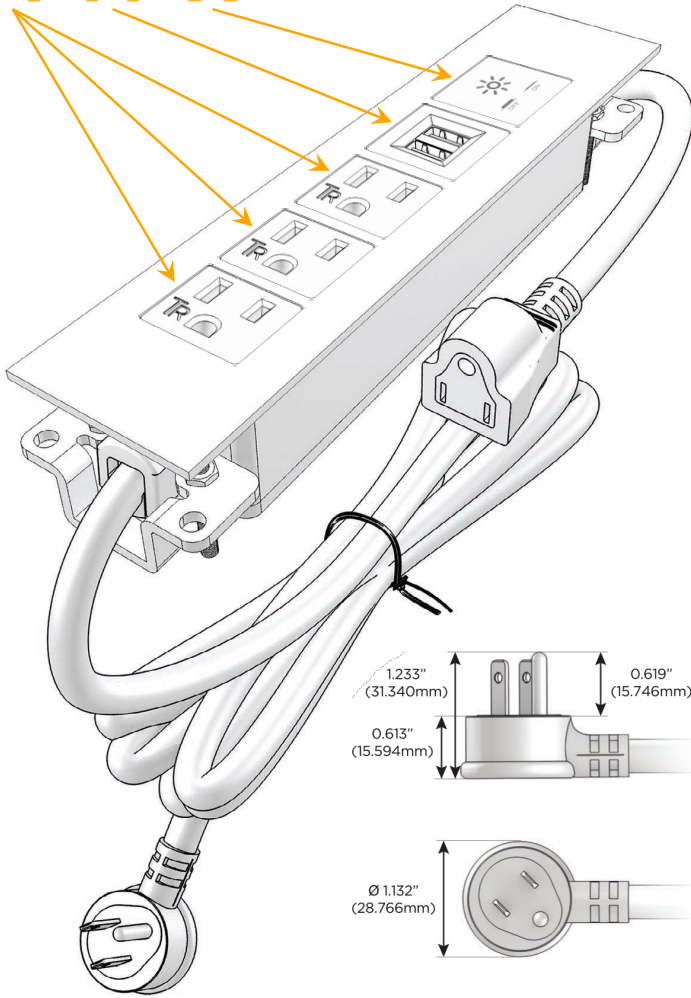

M-POWER-5T

AC POWER & DATA CONNECTIVITY SOLUTION

M-POWER-5TW-AAAMX-B2ATP

Specs:

Modules/Ports:

- **A** Tamper Resistant AC Receptacle
- **M** Double USB-A (Fast Charging Ports - 18W)
- **X** Switched AC

A M X