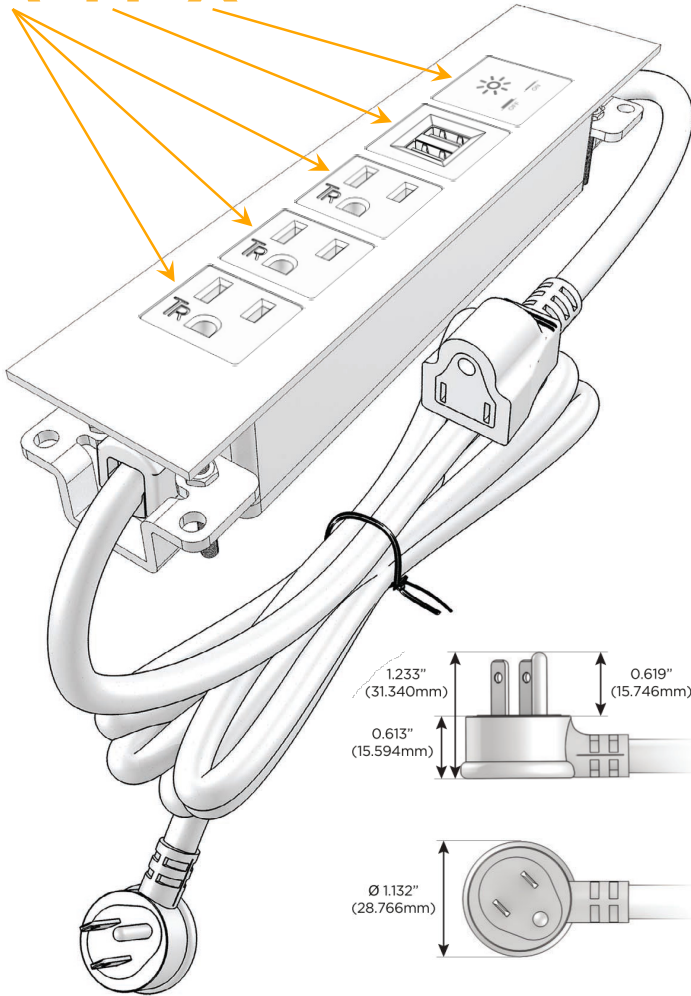

M-POWER-5T

AC POWER & DATA CONNECTIVITY SOLUTION

M-POWER-5TW-AAAMX-APATP

Specs:

Modules/Ports:

- **A** Tamper Resistant AC Receptacle
- **M** Double USB-A (Fast Charging Ports - 18W)
- **X** Switched AC

A M X