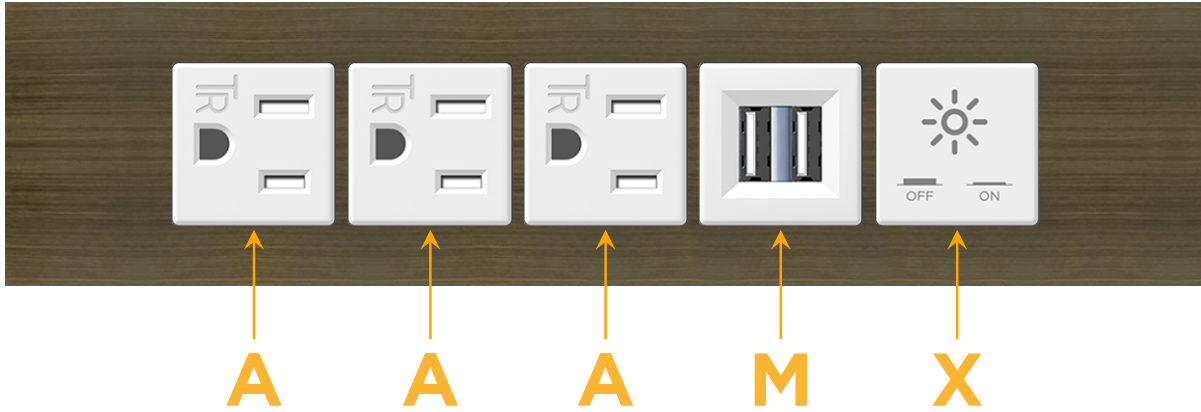

M-POWER-5T

AC POWER & DATA CONNECTIVITY SOLUTION

M-POWER-5TW-AAAMX-APATP

Distributed by

Mormax Company, Inc.

8 Westchester Plaza

Elmsford, NY 10523

914-699-0101

sales@mormax.com

mormax.com

Metro Light & Power's line of power & data solutions offers sophisticated design elements combined with greater ease of installation. Streamlined and low-profile, enhanced by side-exiting cords, our outlets advance the industry with their cutting edge look and feel. We believe flexibility is key, and we provide a variety of mounting options, including the ability to mount in limited spaces. Our outlets are available in many finishes and configurations, in addition to a custom color and finish capability for our clients.

Trim Plate Finish: **SPECIAL ANTIQUE BRONZE (ABS)**

Custom Finishes Available

M-POWER-5TW-AAAMX-APATP

Features:

Module/Port Options:

- **A** Tamper Resistant AC Receptacle
- **E** USB-A & USB-C (20W)
- **M** Double USB-A (Fast Charging Ports - 18W)
- **H** HDMI
- **6** CAT 6
- **12** RJ 12
- **X** Switched AC
- **Y** 3-Way Switch (Low Voltage)
- **V** USB-C (45W High Speed Charging Port)
- **S** USB-C (25W High Speed Charging Port)
- **R** Switched AC (Rocker Switch)
- **D** Dimmer Switch

Plug:

Supplied with Low Profile Flat 45° Angle 120 VAC Plug

Optional Standard Straight 120 VAC Plug

Optional Straight 120 VAC Pass-through Plug

- CLEAN, COMPACT DESIGN
- STREAMLINED
- LOW PROFILE
- SIDE-EXITING CORDS
- PLUG & PLAY
- 6' AC CORD & PLUG (FLAT PLUG STANDARD)
- CUSTOMIZABLE CONFIGURATIONS AND FINISHES
- UL LISTED FOR MOUNTING IN FURNITURE
- 15A