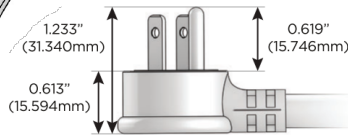

M-POWER-5T

AC POWER & DATA CONNECTIVITY SOLUTION

M-POWER-5TW-AAAMM-SS4TP

Specs:

Modules/Ports:

- A** Tamper Resistant AC Receptacle
- M** Double USB-A (Fast Charging Ports - 18W)

Distributed by

Mormax Company, Inc.