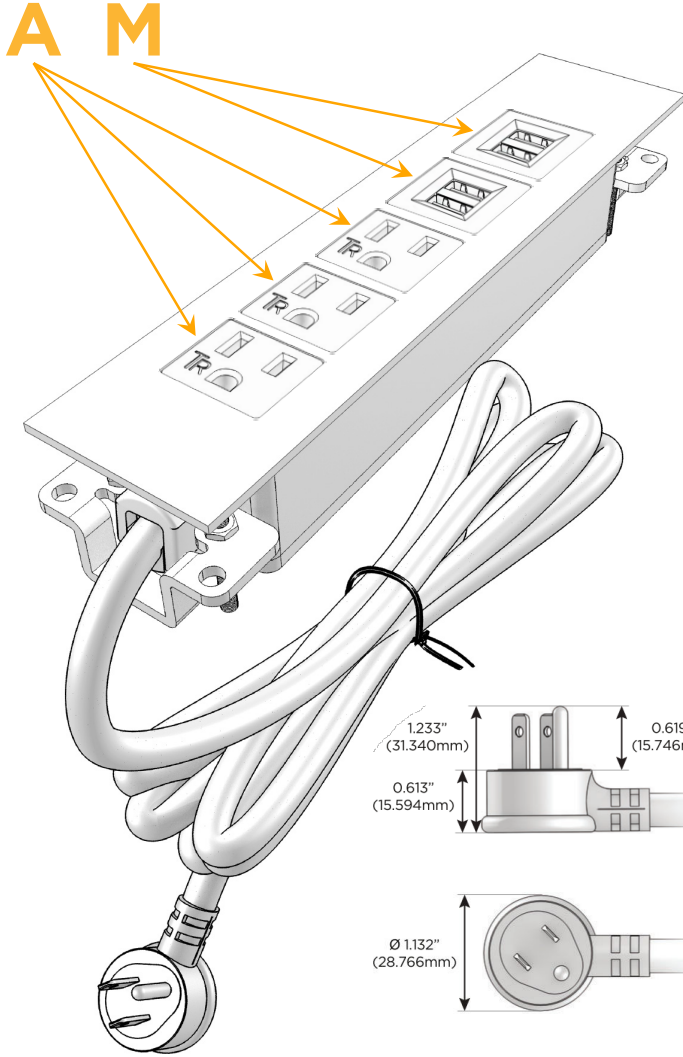

Trim Plate Finish: **STAINLESS STEEL BRUSHED**

Custom Finishes Available

M-POWER-5TW-AAAMM-SS4TP

Features:

Module/Port Options:

- A** Tamper Resistant AC Receptacle
- E** USB-A & USB-C (20W)
- M** Double USB-A (Fast Charging Ports - 18W)
- H** HDMI
- 6** CAT 6
- 12** RJ 12
- X** Switched AC
- Y** 3-Way Switch (Low Voltage)
- V** USB-C (45W High Speed Charging Port)
- S** USB-C (25W High Speed Charging Port)
- R** Switched AC (Rocker Switch)
- D** Dimmer Switch

Plug:

Supplied with Low Profile Flat 45° Angle 120 VAC Plug

Optional Standard Straight 120 VAC Plug

Optional Straight 120 VAC Pass-through Plug

- CLEAN, COMPACT DESIGN
- STREAMLINED
- LOW PROFILE
- SIDE-EXITING CORDS
- PLUG & PLAY
- 6' AC CORD & PLUG (FLAT PLUG STANDARD)
- CUSTOMIZABLE CONFIGURATIONS AND FINISHES
- UL LISTED FOR MOUNTING IN FURNITURE
- 15A

M-POWER-5T

AC POWER & DATA CONNECTIVITY SOLUTION

M-POWER-5TW-AAAMM-SS4TP

Specs:

Modules/Ports:

- A** Tamper Resistant AC Receptacle
- M** Double USB-A (Fast Charging Ports - 18W)

Distributed by

Mormax Company, Inc.