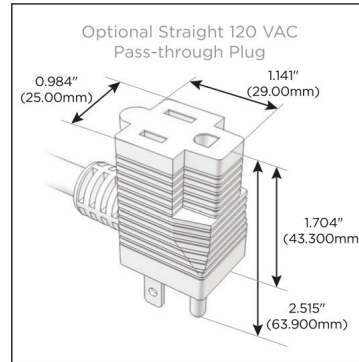

Plug:

Supplied with Low Profile Flat 45° Angle 120 VAC Plug

Optional Standard Straight 120 VAC Plug

Optional Straight 120 VAC Pass-through Plug

- CLEAN, COMPACT DESIGN
- STREAMLINED
- LOW PROFILE
- SIDE-EXITING CORDS
- PLUG & PLAY
- 6' AC CORD & PLUG (FLAT PLUG STANDARD)
- CUSTOMIZABLE CONFIGURATIONS AND FINISHES
- UL LISTED FOR MOUNTING IN FURNITURE
- 15A

M-POWER-5T

AC POWER & DATA CONNECTIVITY SOLUTION

M-POWER-5TW-AAAMM-SS4TP

Specs:

Modules/Ports:

- A** Tamper Resistant AC Receptacle
- M** Double USB-A (Fast Charging Ports - 18W)

Distributed by

Mormax Company, Inc.