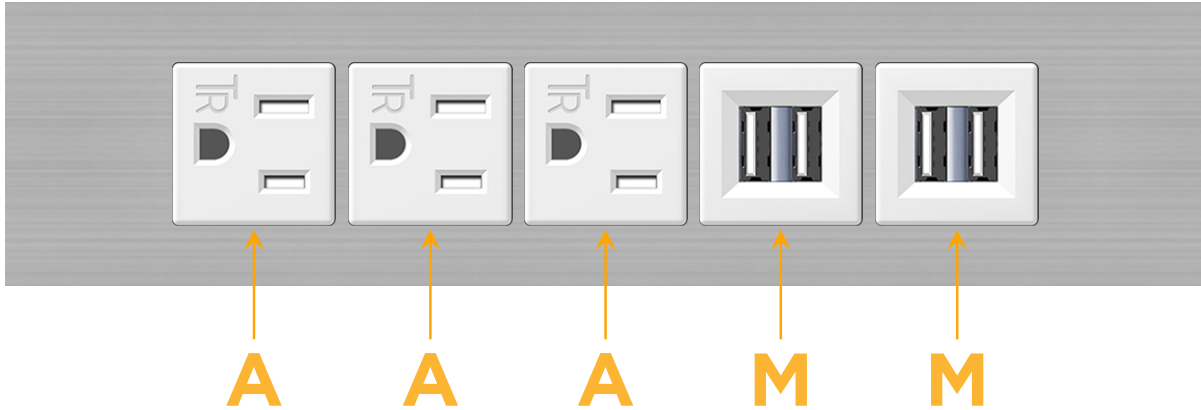

sales@mormax.com

mormax.com

Metro Light & Power's line of power & data solutions offers sophisticated design elements combined with greater ease of installation. Streamlined and low-profile, enhanced by side-exiting cords, our outlets advance the industry with their cutting edge look and feel. We believe flexibility is key, and we provide a variety of mounting options, including the ability to mount in limited spaces. Our outlets are available in many finishes and configurations, in addition to a custom color and finish capability for our clients.

Trim Plate Finish: **STAINLESS STEEL BRUSHED**

Custom Finishes Available

M-POWER-5TW-AAAMM-SS4TP

Features:

Module/Port Options:

- A** Tamper Resistant AC Receptacle
- E** USB-A & USB-C (20W)
- M** Double USB-A (Fast Charging Ports - 18W)
- H** HDMI
- 6** CAT 6
- 12** RJ 12
- X** Switched AC
- Y** 3-Way Switch (Low Voltage)
- V** USB-C (45W High Speed Charging Port)
- S** USB-C (25W High Speed Charging Port)
- R** Switched AC (Rocker Switch)
- D** Dimmer Switch

Plug:

Supplied with Low Profile Flat 45° Angle 120 VAC Plug

Optional Standard Straight 120 VAC Plug

Optional Straight 120 VAC Pass-through Plug

- CLEAN, COMPACT DESIGN
- STREAMLINED
- LOW PROFILE
- SIDE-EXITING CORDS
- PLUG & PLAY
- 6' AC CORD & PLUG (FLAT PLUG STANDARD)
- CUSTOMIZABLE CONFIGURATIONS AND FINISHES
- UL LISTED FOR MOUNTING IN FURNITURE
- 15A

M-POWER-5T

AC POWER & DATA CONNECTIVITY SOLUTION

M-POWER-5TW-AAAMM-SS4TP

Specs:

Modules/Ports:

- A** Tamper Resistant AC Receptacle
- M** Double USB-A (Fast Charging Ports - 18W)

Distributed by

Mormax Company, Inc.