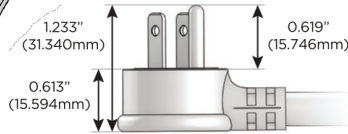

M-POWER-5T

AC POWER & DATA CONNECTIVITY SOLUTION

M-POWER-5TW-AAAMM-SS4ATP

Specs:

Modules/Ports:

- A** Tamper Resistant AC Receptacle
- M** Double USB-A (Fast Charging Ports - 18W)

Distributed by

Mormax Company, Inc.