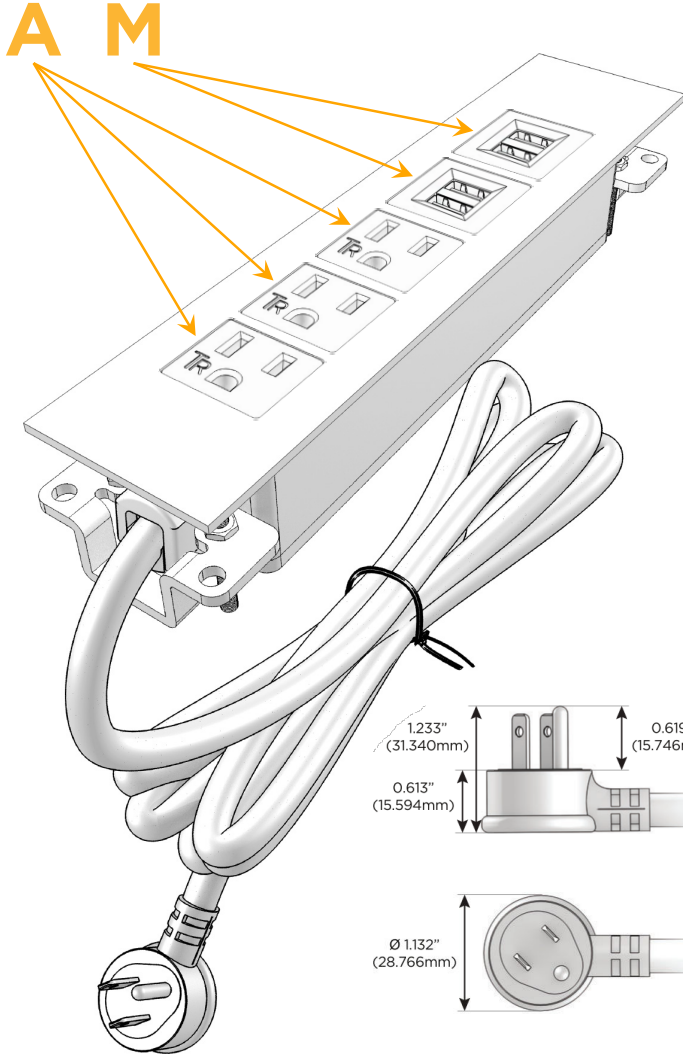

Trim Plate Finish: **BRUSHED STAINLESS (ABS)**

Custom Finishes Available

M-POWER-5TW-AAAMM-SS4ATP

Features:

Module/Port Options:

- A** Tamper Resistant AC Receptacle
- E** USB-A & USB-C (20W)
- M** Double USB-A (Fast Charging Ports - 18W)
- H** HDMI
- 6** CAT 6
- 12** RJ 12
- X** Switched AC
- Y** 3-Way Switch (Low Voltage)
- V** USB-C (45W High Speed Charging Port)
- S** USB-C (25W High Speed Charging Port)
- R** Switched AC (Rocker Switch)
- D** Dimmer Switch

Plug:

Supplied with Low Profile Flat 45° Angle 120 VAC Plug

Optional Standard Straight 120 VAC Plug

Optional Straight 120 VAC Pass-through Plug

- CLEAN, COMPACT DESIGN
- STREAMLINED
- LOW PROFILE
- SIDE-EXITING CORDS
- PLUG & PLAY
- 6' AC CORD & PLUG (FLAT PLUG STANDARD)
- CUSTOMIZABLE CONFIGURATIONS AND FINISHES
- UL LISTED FOR MOUNTING IN FURNITURE
- 15A

M-POWER-5T

AC POWER & DATA CONNECTIVITY SOLUTION

M-POWER-5TW-AAAMM-SS4ATP

Specs:

Modules/Ports:

- A** Tamper Resistant AC Receptacle
- M** Double USB-A (Fast Charging Ports - 18W)

Distributed by

Mormax Company, Inc.