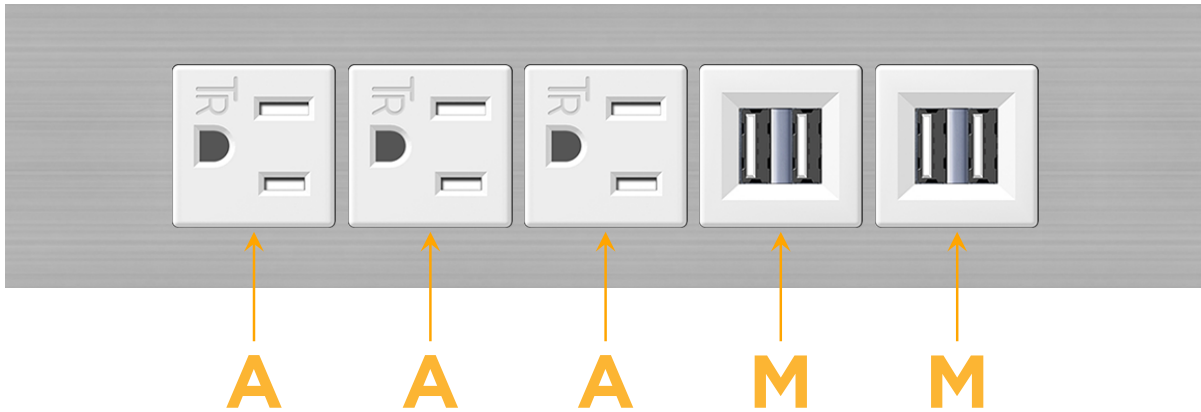

sales@mormax.com

mormax.com

Metro Light & Power's line of power & data solutions offers sophisticated design elements combined with greater ease of installation. Streamlined and low-profile, enhanced by side-exiting cords, our outlets advance the industry with their cutting edge look and feel. We believe flexibility is key, and we provide a variety of mounting options, including the ability to mount in limited spaces. Our outlets are available in many finishes and configurations, in addition to a custom color and finish capability for our clients.

Trim Plate Finish: **BRUSHED STAINLESS (ABS)**

Custom Finishes Available

M-POWER-5TW-AAAMM-SS4ATP

Features:

Module/Port Options:

- A** Tamper Resistant AC Receptacle
- E** USB-A & USB-C (20W)
- M** Double USB-A (Fast Charging Ports - 18W)
- H** HDMI
- 6** CAT 6
- 12** RJ 12
- X** Switched AC
- Y** 3-Way Switch (Low Voltage)
- V** USB-C (45W High Speed Charging Port)
- S** USB-C (25W High Speed Charging Port)
- R** Switched AC (Rocker Switch)
- D** Dimmer Switch

Plug:

Supplied with Low Profile Flat 45° Angle 120 VAC Plug

Optional Standard Straight 120 VAC Plug

Optional Straight 120 VAC Pass-through Plug

- CLEAN, COMPACT DESIGN
- STREAMLINED
- LOW PROFILE
- SIDE-EXITING CORDS
- PLUG & PLAY
- 6' AC CORD & PLUG (FLAT PLUG STANDARD)
- CUSTOMIZABLE CONFIGURATIONS AND FINISHES
- UL LISTED FOR MOUNTING IN FURNITURE
- 15A

M-POWER-5T

AC POWER & DATA CONNECTIVITY SOLUTION

M-POWER-5TW-AAAMM-SS4ATP

Specs:

Modules/Ports:

- A** Tamper Resistant AC Receptacle
- M** Double USB-A (Fast Charging Ports - 18W)

Distributed by

Mormax Company, Inc.