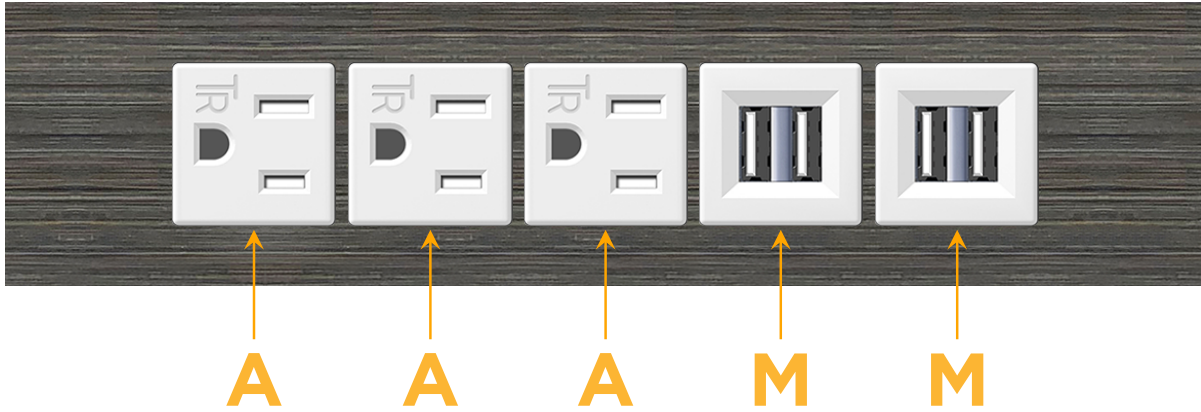

M-POWER-5T

AC POWER & DATA CONNECTIVITY SOLUTION

M-POWER-5TW-AAAMM-S3ATP

Distributed by

Mormax Company, Inc.

8 Westchester Plaza

Elmsford, NY 10523

914-699-0101

sales@mormax.com

mormax.com

Metro Light & Power's line of power & data solutions offers sophisticated design elements combined with greater ease of installation. Streamlined and low-profile, enhanced by side-exiting cords, our outlets advance the industry with their cutting edge look and feel. We believe flexibility is key, and we provide a variety of mounting options, including the ability to mount in limited spaces. Our outlets are available in many finishes and configurations, in addition to a custom color and finish capability for our clients.

Trim Plate Finish: **GUNMETAL (ABS)**

Custom Finishes Available

M-POWER-5TW-AAAMM-S3ATP

Features:

Module/Port Options:

- **A** Tamper Resistant AC Receptacle
- **E** USB-A & USB-C (20W)
- **M** Double USB-A (Fast Charging Ports - 18W)
- **H** HDMI
- **6** CAT 6
- **12** RJ 12
- **X** Switched AC
- **Y** 3-Way Switch (Low Voltage)
- **V** USB-C (45W High Speed Charging Port)
- **S** USB-C (25W High Speed Charging Port)
- **R** Switched AC (Rocker Switch)
- **D** Dimmer Switch

Plug:

Supplied with Low Profile Flat 45° Angle 120 VAC Plug

Optional Standard Straight 120 VAC Plug

Optional Straight 120 VAC Pass-through Plug

- CLEAN, COMPACT DESIGN
- STREAMLINED
- LOW PROFILE
- SIDE-EXITING CORDS
- PLUG & PLAY
- 6' AC CORD & PLUG (FLAT PLUG STANDARD)
- CUSTOMIZABLE CONFIGURATIONS AND FINISHES
- UL LISTED FOR MOUNTING IN FURNITURE
- 15A