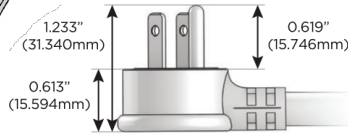

### Plug:

Supplied with Low Profile Flat 45° Angle 120 VAC Plug

Optional Standard Straight 120 VAC Plug

Optional Straight 120 VAC Pass-through Plug

- CLEAN, COMPACT DESIGN
- STREAMLINED
- LOW PROFILE
- SIDE-EXITING CORDS
- PLUG & PLAY
- 6' AC CORD & PLUG (FLAT PLUG STANDARD)
- CUSTOMIZABLE CONFIGURATIONS AND FINISHES
- UL LISTED FOR MOUNTING IN FURNITURE
- 15A

# M-POWER-5T

AC POWER & DATA CONNECTIVITY SOLUTION

M-POWER-5TW-AAAMM-S3ATP

Specs:

**Modules/Ports:**

- A** Tamper Resistant AC Receptacle
- M** Double USB-A (Fast Charging Ports - 18W)

**A M**

Distributed by