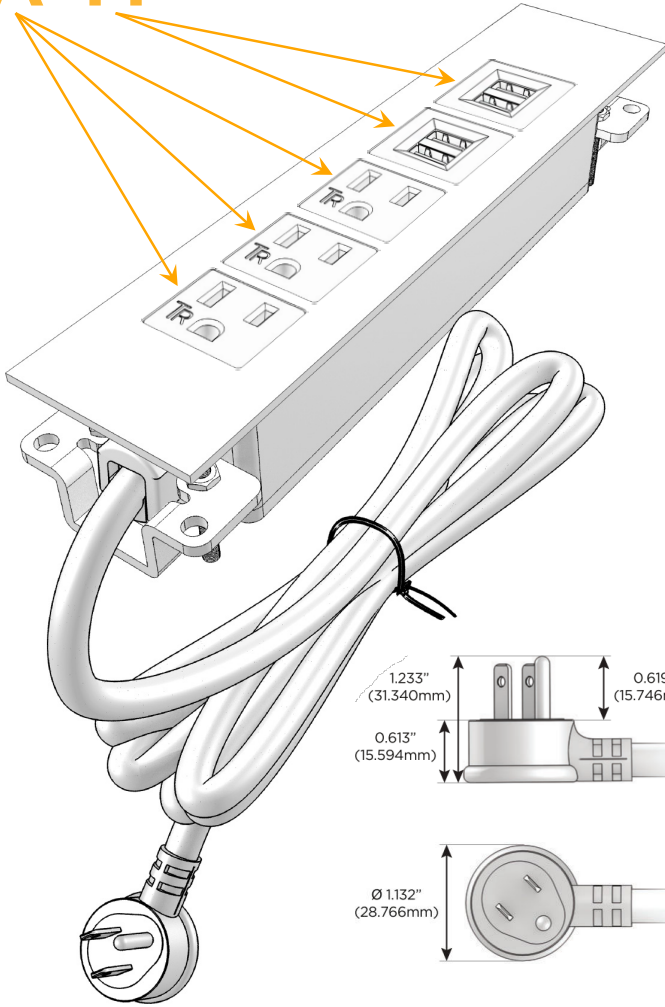

### Module/Port Options:

- A** Tamper Resistant AC Receptacle
- E** USB-A & USB-C (20W)
- M** Double USB-A (Fast Charging Ports - 18W)
- H** HDMI
- 6** CAT 6
- 12** RJ 12
- X** Switched AC
- Y** 3-Way Switch (Low Voltage)
- V** USB-C (45W High Speed Charging Port)
- S** USB-C (25W High Speed Charging Port)
- R** Switched AC (Rocker Switch)
- D** Dimmer Switch

### Plug:

Supplied with Low Profile Flat 45° Angle 120 VAC Plug

Optional Standard Straight 120 VAC Plug

Optional Straight 120 VAC Pass-through Plug

- CLEAN, COMPACT DESIGN
- STREAMLINED
- LOW PROFILE
- SIDE-EXITING CORDS
- PLUG & PLAY
- 6' AC CORD & PLUG (FLAT PLUG STANDARD)
- CUSTOMIZABLE CONFIGURATIONS AND FINISHES
- UL LISTED FOR MOUNTING IN FURNITURE
- 15A

# M-POWER-5T

AC POWER & DATA CONNECTIVITY SOLUTION

M-POWER-5TW-AAAMM-S3ATP

Specs:

**Modules/Ports:**

- A** Tamper Resistant AC Receptacle
- M** Double USB-A (Fast Charging Ports - 18W)

**A M**

Distributed by