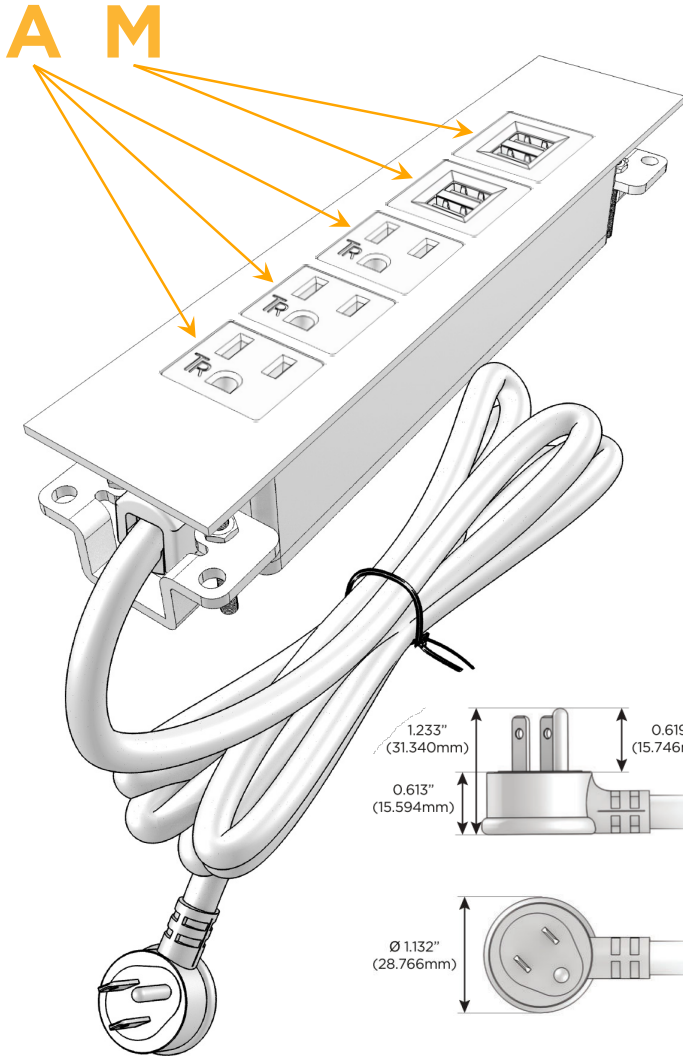

Trim Plate Finish: **MAGNESIUM (ABS)**

Custom Finishes Available

M-POWER-5TW-AAAMM-MATP

Features:

**Module/Port Options:**

- A** Tamper Resistant AC Receptacle
- E** USB-A & USB-C (20W)
- M** Double USB-A (Fast Charging Ports - 18W)
- H** HDMI
- 6** CAT 6
- 12** RJ 12
- X** Switched AC
- Y** 3-Way Switch (Low Voltage)
- V** USB-C (45W High Speed Charging Port)
- S** USB-C (25W High Speed Charging Port)
- R** Switched AC (Rocker Switch)
- D** Dimmer Switch

**Plug:**

Supplied with Low Profile Flat 45° Angle 120 VAC Plug

Optional Standard Straight 120 VAC Plug

Optional Straight 120 VAC Pass-through Plug

- CLEAN, COMPACT DESIGN
- STREAMLINED
- LOW PROFILE
- SIDE-EXITING CORDS
- PLUG & PLAY
- 6' AC CORD & PLUG (FLAT PLUG STANDARD)
- CUSTOMIZABLE CONFIGURATIONS AND FINISHES
- UL LISTED FOR MOUNTING IN FURNITURE
- 15A

# M-POWER-5T

AC POWER & DATA CONNECTIVITY SOLUTION

M-POWER-5TW-AAAMM-MATP

Specs:

**Modules/Ports:**

- A** Tamper Resistant AC Receptacle
- M** Double USB-A (Fast Charging Ports - 18W)

Distributed by

Mormax Company, Inc.