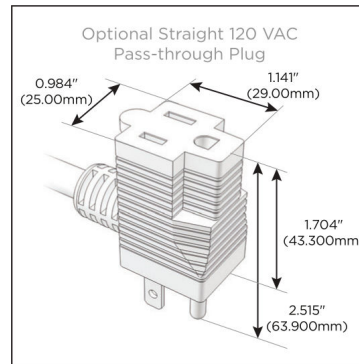

**Plug:**

Supplied with Low Profile Flat 45° Angle 120 VAC Plug

Optional Standard Straight 120 VAC Plug

Optional Straight 120 VAC Pass-through Plug

- CLEAN, COMPACT DESIGN
- STREAMLINED
- LOW PROFILE
- SIDE-EXITING CORDS
- PLUG & PLAY
- 6' AC CORD & PLUG (FLAT PLUG STANDARD)
- CUSTOMIZABLE CONFIGURATIONS AND FINISHES
- UL LISTED FOR MOUNTING IN FURNITURE
- 15A

# M-POWER-5T

AC POWER & DATA CONNECTIVITY SOLUTION

M-POWER-5TW-AAAMM-MATP

Specs:

**Modules/Ports:**

- A** Tamper Resistant AC Receptacle
- M** Double USB-A (Fast Charging Ports - 18W)

Distributed by

Mormax Company, Inc.