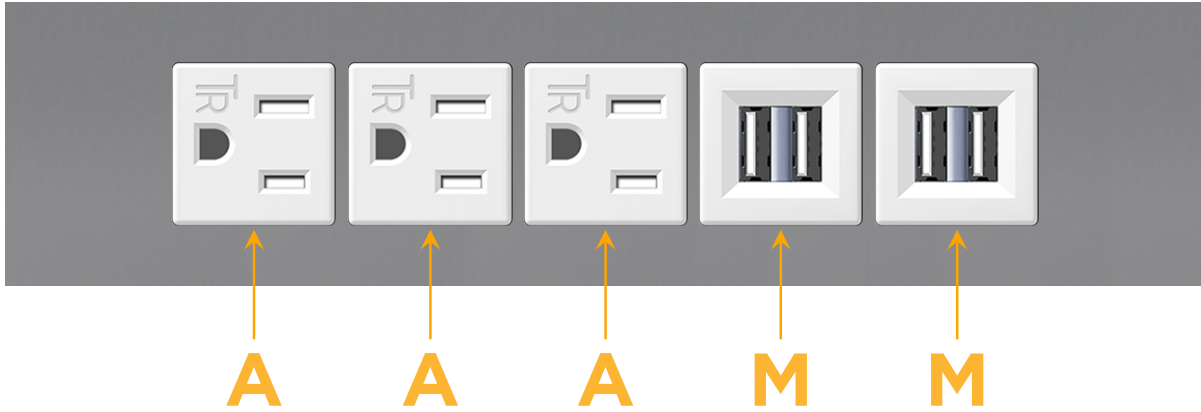

mormax.com

Metro Light & Power's line of power & data solutions offers sophisticated design elements combined with greater ease of installation. Streamlined and low-profile, enhanced by side-exiting cords, our outlets advance the industry with their cutting edge look and feel. We believe flexibility is key, and we provide a variety of mounting options, including the ability to mount in limited spaces. Our outlets are available in many finishes and configurations, in addition to a custom color and finish capability for our clients.

Trim Plate Finish: **MAGNESIUM (ABS)**

Custom Finishes Available

M-POWER-5TW-AAAMM-MATP

Features:

**Module/Port Options:**

- A** Tamper Resistant AC Receptacle
- E** USB-A & USB-C (20W)
- M** Double USB-A (Fast Charging Ports - 18W)
- H** HDMI
- 6** CAT 6
- 12** RJ 12
- X** Switched AC
- Y** 3-Way Switch (Low Voltage)
- V** USB-C (45W High Speed Charging Port)
- S** USB-C (25W High Speed Charging Port)
- R** Switched AC (Rocker Switch)
- D** Dimmer Switch

**Plug:**

Supplied with Low Profile Flat 45° Angle 120 VAC Plug

Optional Standard Straight 120 VAC Plug

Optional Straight 120 VAC Pass-through Plug

- CLEAN, COMPACT DESIGN
- STREAMLINED
- LOW PROFILE
- SIDE-EXITING CORDS
- PLUG & PLAY
- 6' AC CORD & PLUG (FLAT PLUG STANDARD)
- CUSTOMIZABLE CONFIGURATIONS AND FINISHES
- UL LISTED FOR MOUNTING IN FURNITURE
- 15A

# M-POWER-5T

AC POWER & DATA CONNECTIVITY SOLUTION

M-POWER-5TW-AAAMM-MATP

Specs:

**Modules/Ports:**

- A** Tamper Resistant AC Receptacle
- M** Double USB-A (Fast Charging Ports - 18W)

Distributed by

Mormax Company, Inc.