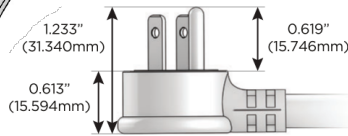

# M-POWER-5T

AC POWER & DATA CONNECTIVITY SOLUTION

M-POWER-5TW-AAAMM-MATP

Specs:

**Modules/Ports:**

- A** Tamper Resistant AC Receptacle
- M** Double USB-A (Fast Charging Ports - 18W)

Distributed by

Mormax Company, Inc.