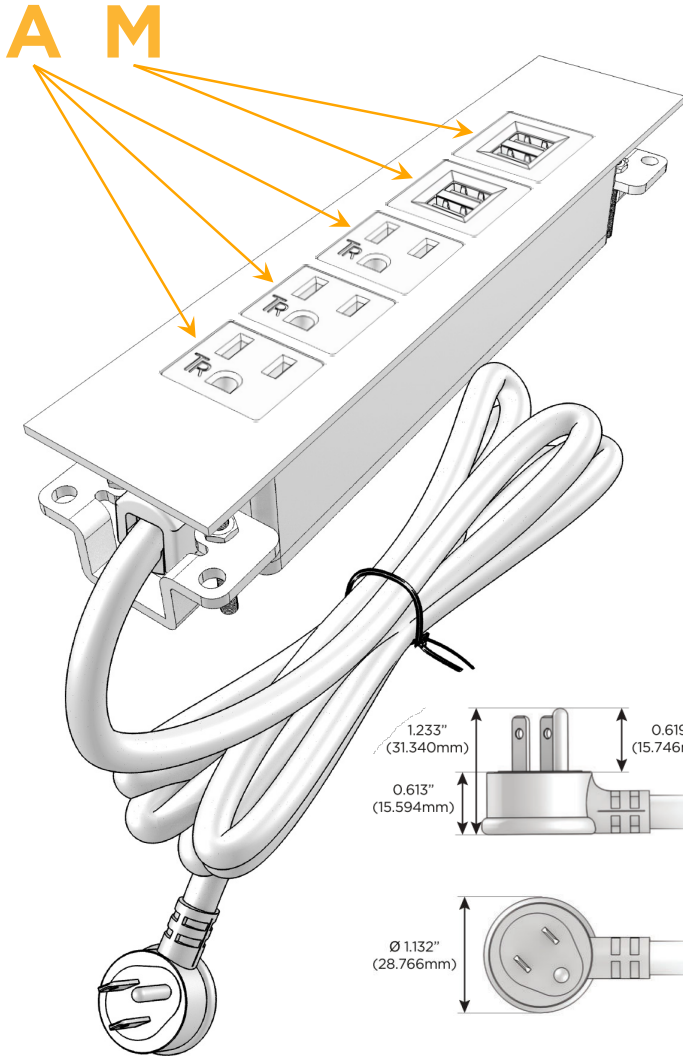

#### Module/Port Options:

- A** Tamper Resistant AC Receptacle
- E** USB-A & USB-C (20W)
- M** Double USB-A (Fast Charging Ports - 18W)
- H** HDMI
- 6** CAT 6
- 12** RJ 12
- X** Switched AC
- Y** 3-Way Switch (Low Voltage)
- V** USB-C (45W High Speed Charging Port)
- S** USB-C (25W High Speed Charging Port)
- R** Switched AC (Rocker Switch)
- D** Dimmer Switch

#### Plug:

Supplied with Low Profile Flat 45° Angle 120 VAC Plug

Optional Standard Straight 120 VAC Plug

Optional Straight 120 VAC Pass-through Plug

- CLEAN, COMPACT DESIGN
- STREAMLINED
- LOW PROFILE
- SIDE-EXITING CORDS
- PLUG & PLAY
- 6' AC CORD & PLUG (FLAT PLUG STANDARD)
- CUSTOMIZABLE CONFIGURATIONS AND FINISHES
- UL LISTED FOR MOUNTING IN FURNITURE
- 15A

### Modules/Ports:

- A** Tamper Resistant AC Receptacle
- M** Double USB-A (Fast Charging Ports - 18W)

Distributed by

Mormax Company, Inc.

8 Westchester Plaza

Elmsford, NY 10523

914-699-0101

sales@mormax.com