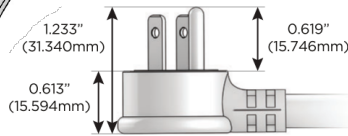

M-POWER-5T

AC POWER & DATA CONNECTIVITY SOLUTION

M-POWER-5TW-AAAMM-CUATP

Specs:

Modules/Ports:

- **A** Tamper Resistant AC Receptacle
- **M** Double USB-A (Fast Charging Ports - 18W)