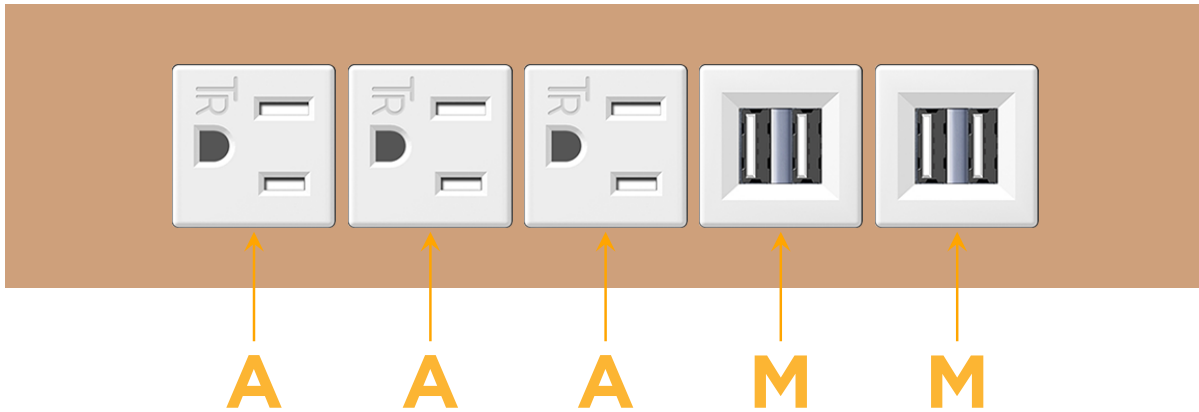

M-POWER-5T

AC POWER & DATA CONNECTIVITY SOLUTION

M-POWER-5TW-AAAMM-CUATP

Distributed by

Mormax Company, Inc.

8 Westchester Plaza

Elmsford, NY 10523

914-699-0101

sales@mormax.com

mormax.com

Metro Light & Power's line of power & data solutions offers sophisticated design elements combined with greater ease of installation. Streamlined and low-profile, enhanced by side-exiting cords, our outlets advance the industry with their cutting edge look and feel. We believe flexibility is key, and we provide a variety of mounting options, including the ability to mount in limited spaces. Our outlets are available in many finishes and configurations, in addition to a custom color and finish capability for our clients.

Trim Plate Finish: **COPPER (ABS)**

Custom Finishes Available

M-POWER-5TW-AAAMM-CUATP

Features:

Module/Port Options:

- **A** Tamper Resistant AC Receptacle
- **E** USB-A & USB-C (20W)
- **M** Double USB-A (Fast Charging Ports - 18W)
- **H** HDMI
- **6** CAT 6
- **12** RJ 12
- **X** Switched AC
- **Y** 3-Way Switch (Low Voltage)
- **V** USB-C (45W High Speed Charging Port)
- **S** USB-C (25W High Speed Charging Port)
- **R** Switched AC (Rocker Switch)
- **D** Dimmer Switch

Plug:

Supplied with Low Profile Flat 45° Angle 120 VAC Plug

Optional Standard Straight 120 VAC Plug

Optional Straight 120 VAC Pass-through Plug

- CLEAN, COMPACT DESIGN
- STREAMLINED
- LOW PROFILE
- SIDE-EXITING CORDS
- PLUG & PLAY
- 6' AC CORD & PLUG (FLAT PLUG STANDARD)
- CUSTOMIZABLE CONFIGURATIONS AND FINISHES
- UL LISTED FOR MOUNTING IN FURNITURE
- 15A