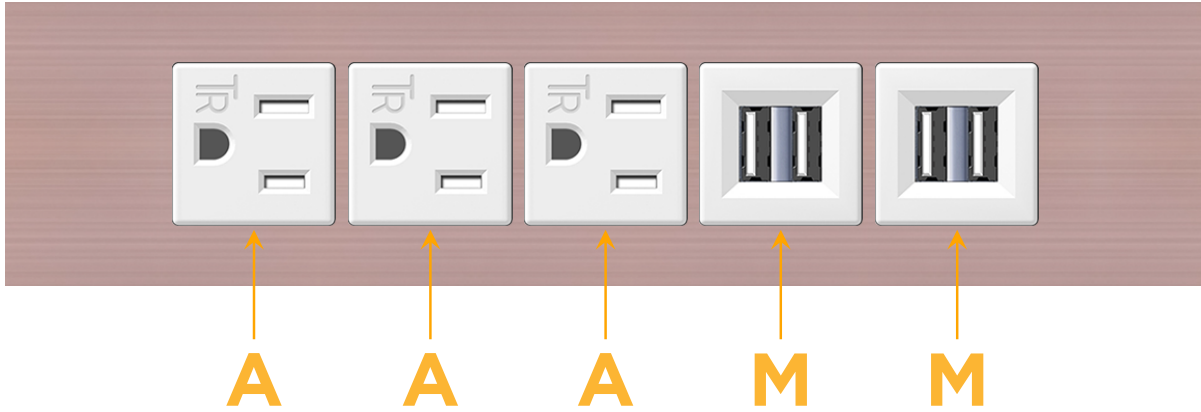

M-POWER-5T

AC POWER & DATA CONNECTIVITY SOLUTION

M-POWER-5TW-AAAMM-CHATP

Distributed by

Mormax Company, Inc.

8 Westchester Plaza

Elmsford, NY 10523

914-699-0101

sales@mormax.com

mormax.com

Metro Light & Power's line of power & data solutions offers sophisticated design elements combined with greater ease of installation. Streamlined and low-profile, enhanced by side-exiting cords, our outlets advance the industry with their cutting edge look and feel. We believe flexibility is key, and we provide a variety of mounting options, including the ability to mount in limited spaces. Our outlets are available in many finishes and configurations, in addition to a custom color and finish capability for our clients.

Trim Plate Finish: **CHAMPAGNE (ABS)**

Custom Finishes Available

M-POWER-5TW-AAAMM-CHATP

Features:

Module/Port Options:

- **A** Tamper Resistant AC Receptacle
- **E** USB-A & USB-C (20W)
- **M** Double USB-A (Fast Charging Ports - 18W)
- **H** HDMI
- **6** CAT 6
- **12** RJ 12
- **X** Switched AC
- **Y** 3-Way Switch (Low Voltage)
- **V** USB-C (45W High Speed Charging Port)
- **S** USB-C (25W High Speed Charging Port)
- **R** Switched AC (Rocker Switch)
- **D** Dimmer Switch

Plug:

Supplied with Low Profile Flat 45° Angle 120 VAC Plug

Optional Standard Straight 120 VAC Plug

Optional Straight 120 VAC Pass-through Plug

- CLEAN, COMPACT DESIGN
- STREAMLINED
- LOW PROFILE
- SIDE-EXITING CORDS
- PLUG & PLAY
- 6' AC CORD & PLUG (FLAT PLUG STANDARD)
- CUSTOMIZABLE CONFIGURATIONS AND FINISHES
- UL LISTED FOR MOUNTING IN FURNITURE
- 15A