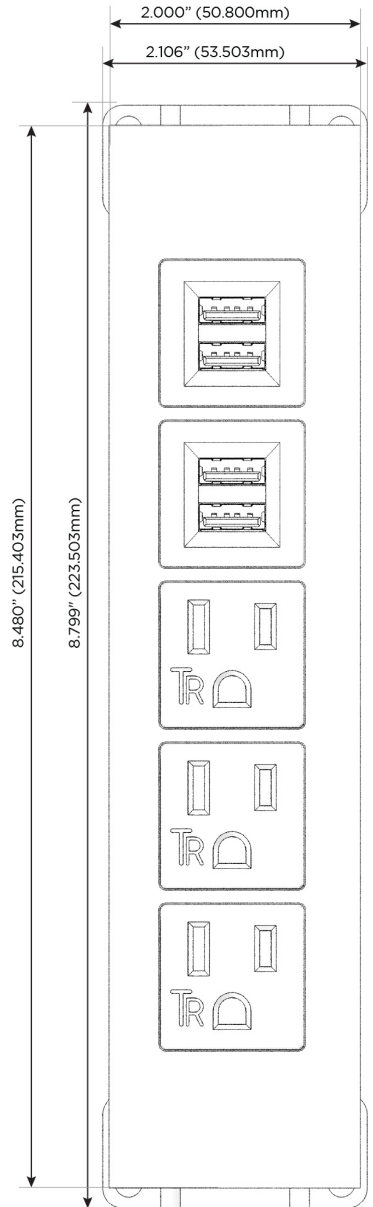

M-POWER-5T

AC POWER & DATA CONNECTIVITY SOLUTION

M-POWER-5TW-AAAMM-CHATP

Specs:

Modules/Ports:

- **A** Tamper Resistant AC Receptacle
- **M** Double USB-A (Fast Charging Ports - 18W)

A M

TOP

Distributed by

Mormax Company, Inc.

8 Westchester Plaza

Elmsford, NY 10523

914-699-0101

sales@mormax.com

mormax.com