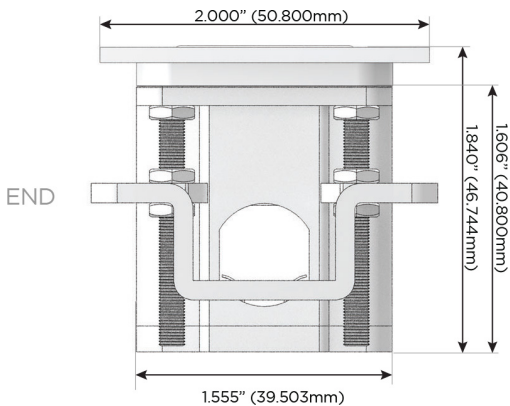

M-POWER-5T

AC POWER & DATA CONNECTIVITY SOLUTION

M-POWER-5TW-AAAMM-CHATP

Specs:

Modules/Ports:

- **A** Tamper Resistant AC Receptacle
- **M** Double USB-A (Fast Charging Ports - 18W)

A M

TOP

Distributed by

Mormax Company, Inc.

8 Westchester Plaza

Elmsford, NY 10523

914-699-0101

sales@mormax.com

mormax.com