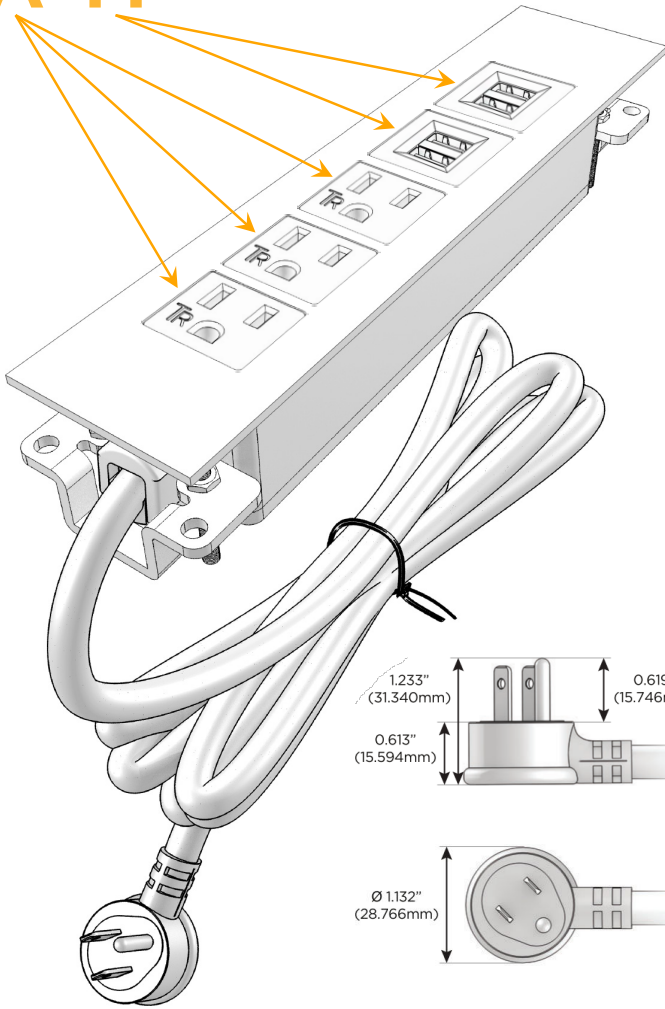

M-POWER-5T

AC POWER & DATA CONNECTIVITY SOLUTION

M-POWER-5TW-AAAMM-CHATP

Specs:

Modules/Ports:

- **A** Tamper Resistant AC Receptacle
- **M** Double USB-A (Fast Charging Ports - 18W)

A M