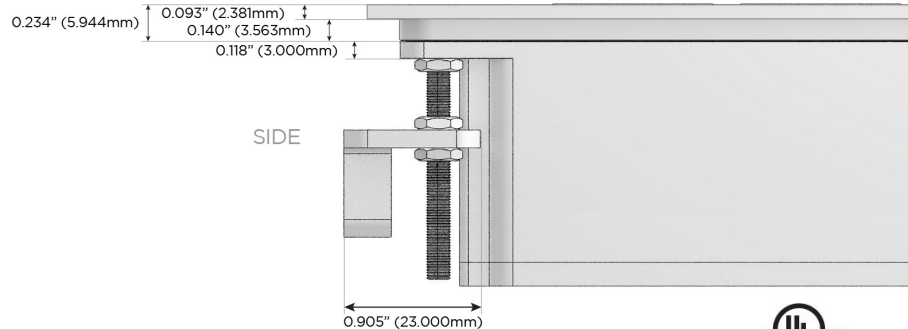

M-POWER-5T

AC POWER & DATA CONNECTIVITY SOLUTION

M-POWER-5TW-AAAMM-CHATP

Specs:

Modules/Ports:

- **A** Tamper Resistant AC Receptacle
- **M** Double USB-A (Fast Charging Ports - 18W)

A M

TOP

Distributed by

Mormax Company, Inc.

8 Westchester Plaza

Elmsford, NY 10523

914-699-0101

sales@mormax.com

mormax.com