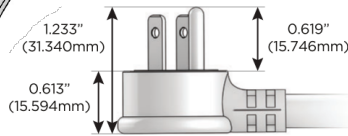

M-POWER-5T

AC POWER & DATA CONNECTIVITY SOLUTION

M-POWER-5TW-AAAMM-BZATP

Specs:

Modules/Ports:

- A** Tamper Resistant AC Receptacle
- M** Double USB-A (Fast Charging Ports - 18W)

Distributed by

Mormax Company, Inc.