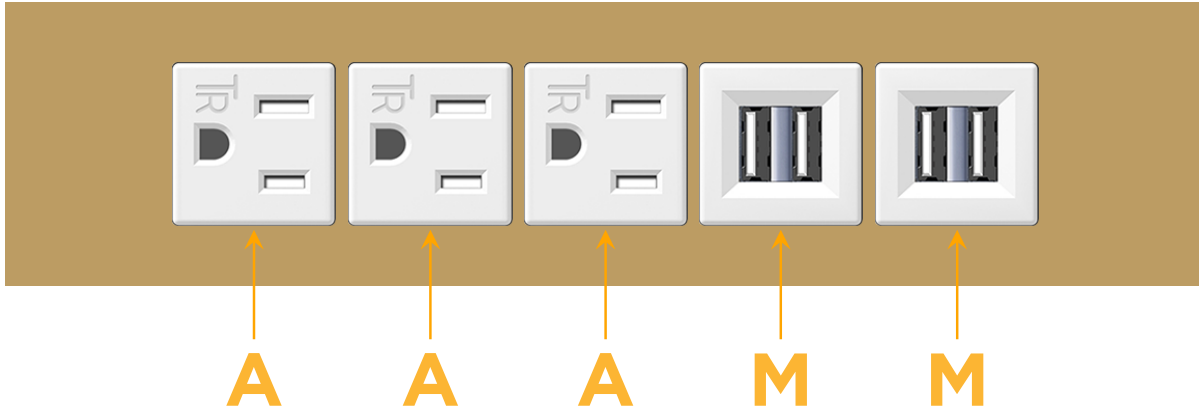

Trim Plate Finish: **STANDARD BRONZE (ABS)**

Custom Finishes Available

M-POWER-5TW-AAAMM-BZATP

Features:

Module/Port Options:

- A** Tamper Resistant AC Receptacle
- E** USB-A & USB-C (20W)
- M** Double USB-A (Fast Charging Ports - 18W)
- H** HDMI
- 6** CAT 6
- 12** RJ 12
- X** Switched AC
- Y** 3-Way Switch (Low Voltage)
- V** USB-C (45W High Speed Charging Port)
- S** USB-C (25W High Speed Charging Port)
- R** Switched AC (Rocker Switch)
- D** Dimmer Switch

Plug:

Supplied with Low Profile Flat 45° Angle 120 VAC Plug

Optional Standard Straight 120 VAC Plug

Optional Straight 120 VAC Pass-through Plug

- CLEAN, COMPACT DESIGN
- STREAMLINED
- LOW PROFILE
- SIDE-EXITING CORDS
- PLUG & PLAY
- 6' AC CORD & PLUG (FLAT PLUG STANDARD)
- CUSTOMIZABLE CONFIGURATIONS AND FINISHES
- UL LISTED FOR MOUNTING IN FURNITURE
- 15A

M-POWER-5T

AC POWER & DATA CONNECTIVITY SOLUTION

M-POWER-5TW-AAAMM-BZATP

Specs:

Modules/Ports:

- A** Tamper Resistant AC Receptacle
- M** Double USB-A (Fast Charging Ports - 18W)

Distributed by

Mormax Company, Inc.