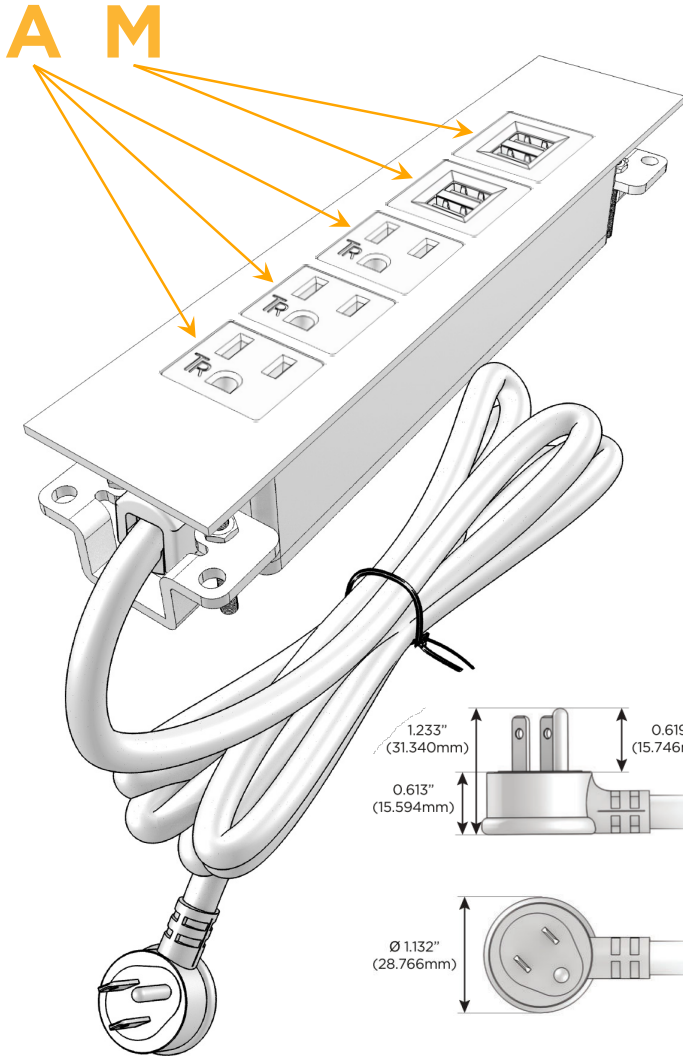

Trim Plate Finish: **STANDARD BRONZE (ABS)**

Custom Finishes Available

M-POWER-5TW-AAAMM-BZATP

Features:

Module/Port Options:

- A** Tamper Resistant AC Receptacle
- E** USB-A & USB-C (20W)
- M** Double USB-A (Fast Charging Ports - 18W)
- H** HDMI
- 6** CAT 6
- 12** RJ 12
- X** Switched AC
- Y** 3-Way Switch (Low Voltage)
- V** USB-C (45W High Speed Charging Port)
- S** USB-C (25W High Speed Charging Port)
- R** Switched AC (Rocker Switch)
- D** Dimmer Switch

Plug:

Supplied with Low Profile Flat 45° Angle 120 VAC Plug

Optional Standard Straight 120 VAC Plug

Optional Straight 120 VAC Pass-through Plug

- CLEAN, COMPACT DESIGN
- STREAMLINED
- LOW PROFILE
- SIDE-EXITING CORDS
- PLUG & PLAY
- 6' AC CORD & PLUG (FLAT PLUG STANDARD)
- CUSTOMIZABLE CONFIGURATIONS AND FINISHES
- UL LISTED FOR MOUNTING IN FURNITURE
- 15A

M-POWER-5T

AC POWER & DATA CONNECTIVITY SOLUTION

M-POWER-5TW-AAAMM-BZATP

Specs:

Modules/Ports:

- A** Tamper Resistant AC Receptacle
- M** Double USB-A (Fast Charging Ports - 18W)

Distributed by

Mormax Company, Inc.