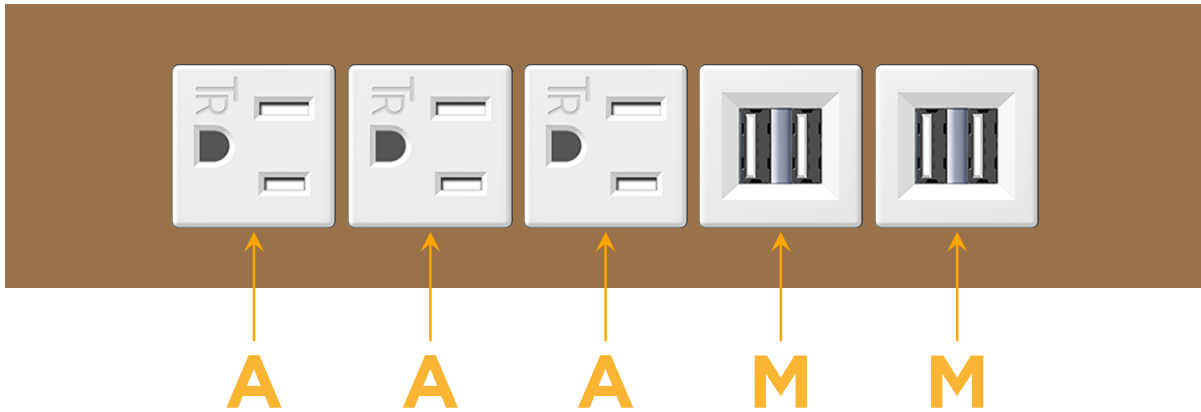

M-POWER-5T

AC POWER & DATA CONNECTIVITY SOLUTION

M-POWER-5TW-AAAMM-BZ5ATP

Distributed by

Mormax Company, Inc.

8 Westchester Plaza

Elmsford, NY 10523

914-699-0101

sales@mormax.com

mormax.com

Metro Light & Power's line of power & data solutions offers sophisticated design elements combined with greater ease of installation. Streamlined and low-profile, enhanced by side-exiting cords, our outlets advance the industry with their cutting edge look and feel. We believe flexibility is key, and we provide a variety of mounting options, including the ability to mount in limited spaces. Our outlets are available in many finishes and configurations, in addition to a custom color and finish capability for our clients.

Trim Plate Finish: **ARCHITECTURAL BRONZE (ABS)**

Custom Finishes Available

M-POWER-5TW-AAAMM-BZ5ATP

Features:

Module/Port Options:

- **A** Tamper Resistant AC Receptacle
- **E** USB-A & USB-C (20W)
- **M** Double USB-A (Fast Charging Ports - 18W)
- **H** HDMI
- **6** CAT 6
- **12** RJ 12
- **X** Switched AC
- **Y** 3-Way Switch (Low Voltage)
- **V** USB-C (45W High Speed Charging Port)
- **S** USB-C (25W High Speed Charging Port)
- **R** Switched AC (Rocker Switch)
- **D** Dimmer Switch

Plug:

Supplied with Low Profile Flat 45° Angle 120 VAC Plug

Optional Standard Straight 120 VAC Plug

Optional Straight 120 VAC Pass-through Plug

- CLEAN, COMPACT DESIGN
- STREAMLINED
- LOW PROFILE
- SIDE-EXITING CORDS
- PLUG & PLAY
- 6' AC CORD & PLUG (FLAT PLUG STANDARD)
- CUSTOMIZABLE CONFIGURATIONS AND FINISHES
- UL LISTED FOR MOUNTING IN FURNITURE
- 15A