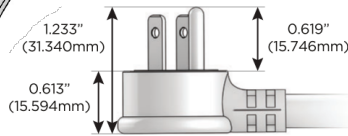

##### Plug:

Supplied with Low Profile Flat 45° Angle 120 VAC Plug

Optional Standard Straight 120 VAC Plug

Optional Straight 120 VAC Pass-through Plug

- CLEAN, COMPACT DESIGN
- STREAMLINED
- LOW PROFILE
- SIDE-EXITING CORDS
- PLUG & PLAY
- 6' AC CORD & PLUG (FLAT PLUG STANDARD)
- CUSTOMIZABLE CONFIGURATIONS AND FINISHES
- UL LISTED FOR MOUNTING IN FURNITURE
- 15A

# M-POWER-5T

AC POWER & DATA CONNECTIVITY SOLUTION

M-POWER-5TW-AAAMM-BZ5ATP

Specs:

**Modules/Ports:**

- A** Tamper Resistant AC Receptacle
- M** Double USB-A (Fast Charging Ports - 18W)

Distributed by

Mormax Company, Inc.