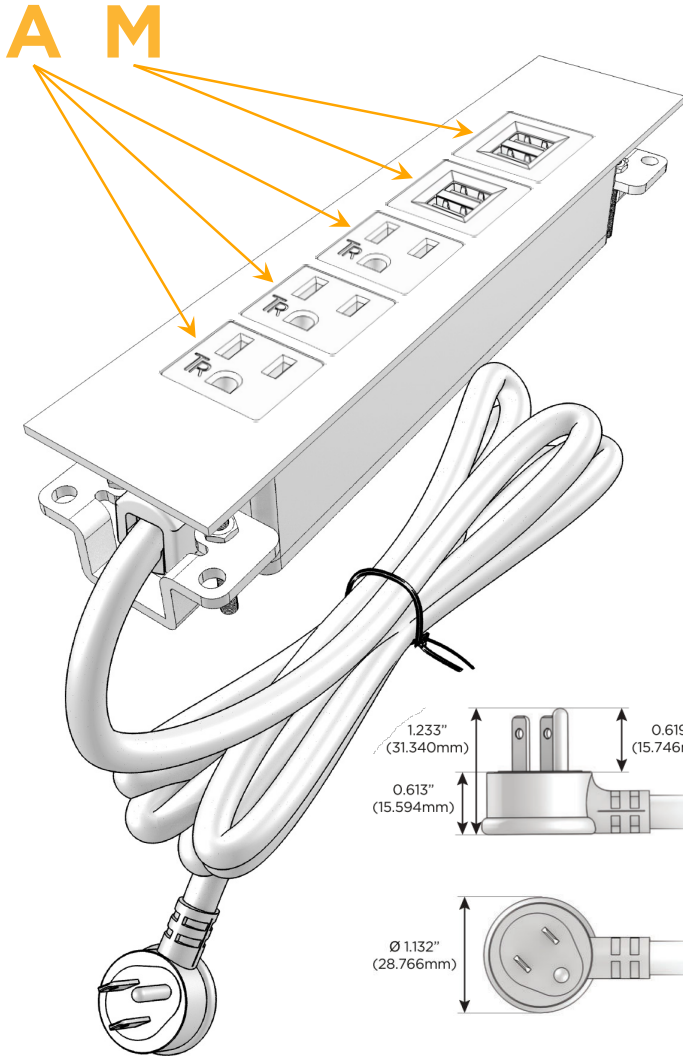

##### Module/Port Options:

- A** Tamper Resistant AC Receptacle
- E** USB-A & USB-C (20W)
- M** Double USB-A (Fast Charging Ports - 18W)
- H** HDMI
- 6** CAT 6
- 12** RJ 12
- X** Switched AC
- Y** 3-Way Switch (Low Voltage)
- V** USB-C (45W High Speed Charging Port)
- S** USB-C (25W High Speed Charging Port)
- R** Switched AC (Rocker Switch)
- D** Dimmer Switch

##### Plug:

Supplied with Low Profile Flat 45° Angle 120 VAC Plug

Optional Standard Straight 120 VAC Plug

Optional Straight 120 VAC Pass-through Plug

- CLEAN, COMPACT DESIGN
- STREAMLINED
- LOW PROFILE
- SIDE-EXITING CORDS
- PLUG & PLAY
- 6' AC CORD & PLUG (FLAT PLUG STANDARD)
- CUSTOMIZABLE CONFIGURATIONS AND FINISHES
- UL LISTED FOR MOUNTING IN FURNITURE
- 15A

# M-POWER-5T

AC POWER & DATA CONNECTIVITY SOLUTION

M-POWER-5TW-AAAMM-BZ5ATP

Specs:

**Modules/Ports:**

- A** Tamper Resistant AC Receptacle
- M** Double USB-A (Fast Charging Ports - 18W)

Distributed by

Mormax Company, Inc.