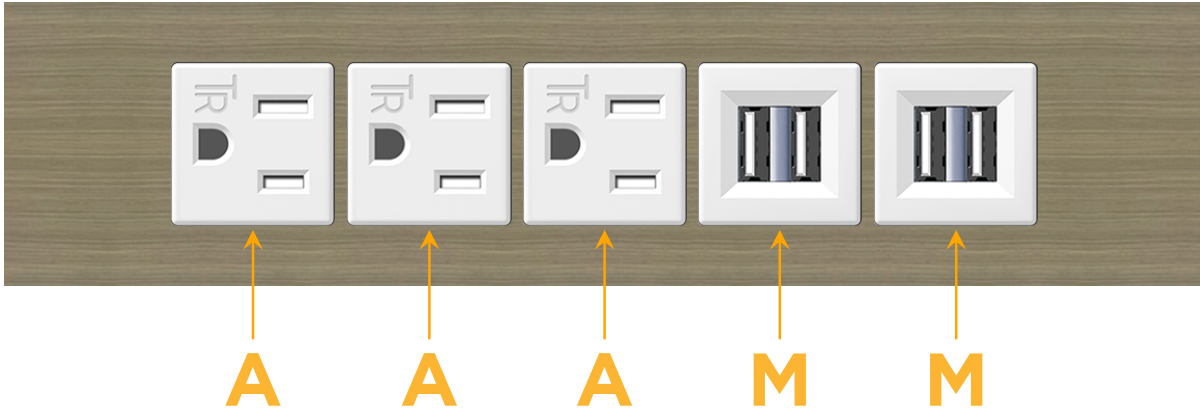

M-POWER-5T

AC POWER & DATA CONNECTIVITY SOLUTION

M-POWER-5TW-AAAMM-BZ5AATP

Distributed by

Mormax Company, Inc.

8 Westchester Plaza

Elmsford, NY 10523

914-699-0101

sales@mormax.com

mormax.com

Metro Light & Power's line of power & data solutions offers sophisticated design elements combined with greater ease of installation. Streamlined and low-profile, enhanced by side-exiting cords, our outlets advance the industry with their cutting edge look and feel. We believe flexibility is key, and we provide a variety of mounting options, including the ability to mount in limited spaces. Our outlets are available in many finishes and configurations, in addition to a custom color and finish capability for our clients.

Trim Plate Finish: **ANTIQUED ARCHITECTURAL BRONZE (ABS)**

Custom Finishes Available

M-POWER-5TW-AAAMM-BZ5AATP

Features:

Module/Port Options:

- **A** Tamper Resistant AC Receptacle
- **E** USB-A & USB-C (20W)
- **M** Double USB-A (Fast Charging Ports - 18W)
- **H** HDMI
- **6** CAT 6
- **12** RJ 12
- **X** Switched AC
- **Y** 3-Way Switch (Low Voltage)
- **V** USB-C (45W High Speed Charging Port)
- **S** USB-C (25W High Speed Charging Port)
- **R** Switched AC (Rocker Switch)
- **D** Dimmer Switch

Plug:

Supplied with Low Profile Flat 45° Angle 120 VAC Plug

Optional Standard Straight 120 VAC Plug

Optional Straight 120 VAC Pass-through Plug

- CLEAN, COMPACT DESIGN
- STREAMLINED
- LOW PROFILE
- SIDE-EXITING CORDS
- PLUG & PLAY
- 6' AC CORD & PLUG (FLAT PLUG STANDARD)
- CUSTOMIZABLE CONFIGURATIONS AND FINISHES
- UL LISTED FOR MOUNTING IN FURNITURE
- 15A