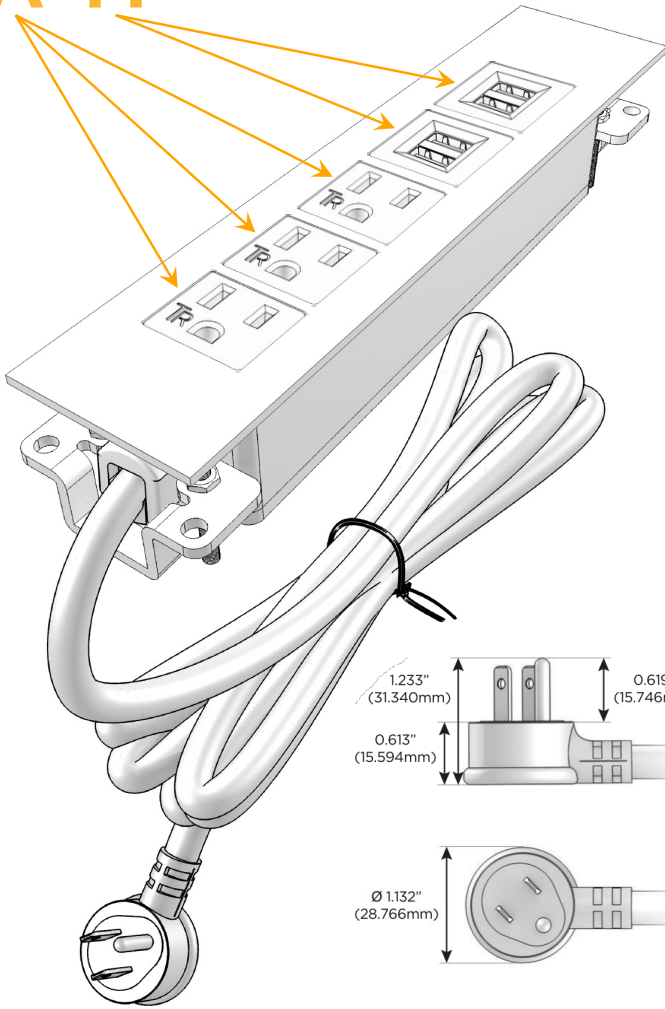

M-POWER-5T

AC POWER & DATA CONNECTIVITY SOLUTION

M-POWER-5TW-AAAMM-BZ5AATP

Specs:

Modules/Ports:

- **A** Tamper Resistant AC Receptacle
- **M** Double USB-A (Fast Charging Ports - 18W)

Distributed by

Mormax Company, Inc.

8 Westchester Plaza

Elmsford, NY 10523

914-699-0101

sales@mormax.com

mormax.com

A M