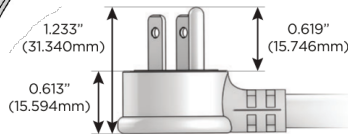

Mormax Company, Inc.

8 Westchester Plaza

Elmsford, NY 10523

914-699-0101

sales@mormax.com

mormax.com

A M