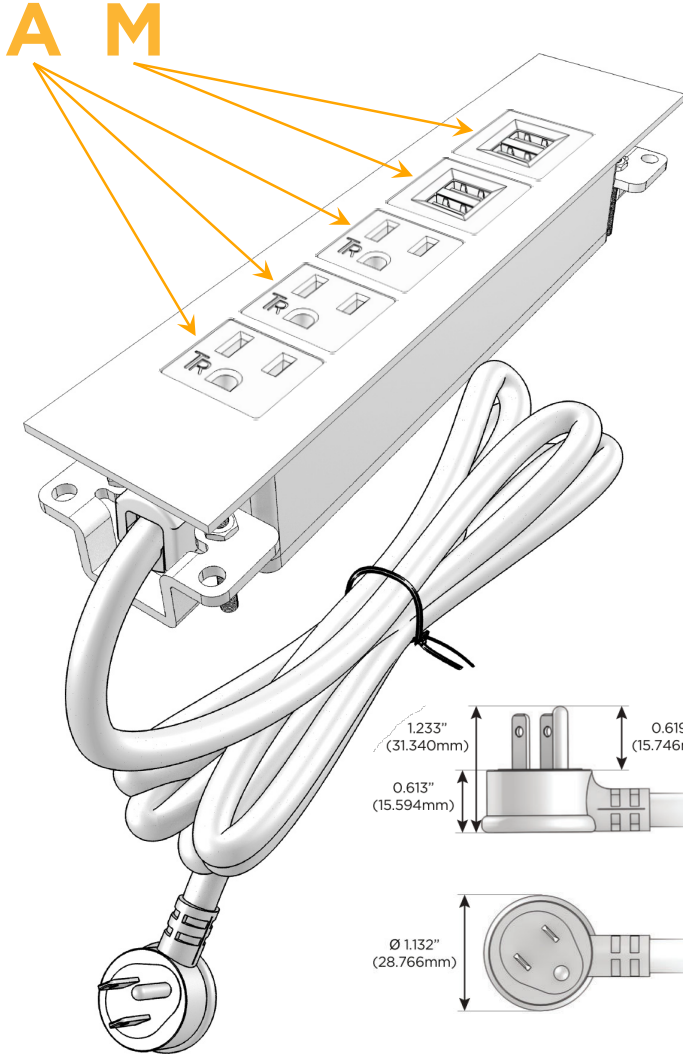

### Module/Port Options:

- A** Tamper Resistant AC Receptacle
- E** USB-A & USB-C (20W)
- M** Double USB-A (Fast Charging Ports - 18W)
- H** HDMI
- 6** CAT 6
- 12** RJ 12
- X** Switched AC
- Y** 3-Way Switch (Low Voltage)
- V** USB-C (45W High Speed Charging Port)
- S** USB-C (25W High Speed Charging Port)
- R** Switched AC (Rocker Switch)
- D** Dimmer Switch

### Plug:

Supplied with Low Profile Flat 45° Angle 120 VAC Plug

Optional Standard Straight 120 VAC Plug

Optional Straight 120 VAC Pass-through Plug

- CLEAN, COMPACT DESIGN
- STREAMLINED
- LOW PROFILE
- SIDE-EXITING CORDS
- PLUG & PLAY
- 6' AC CORD & PLUG (FLAT PLUG STANDARD)
- CUSTOMIZABLE CONFIGURATIONS AND FINISHES
- UL LISTED FOR MOUNTING IN FURNITURE
- 15A

# M-POWER-5T

AC POWER & DATA CONNECTIVITY SOLUTION

M-POWER-5TW-AAAMM-BRTP

Specs:

**Modules/Ports:**

- A** Tamper Resistant AC Receptacle
- M** Double USB-A (Fast Charging Ports - 18W)

Distributed by

Mormax Company, Inc.