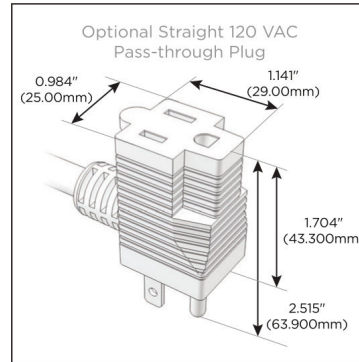

### Module/Port Options:

- A** Tamper Resistant AC Receptacle
- E** USB-A & USB-C (20W)
- M** Double USB-A (Fast Charging Ports - 18W)
- H** HDMI
- 6** CAT 6
- 12** RJ 12
- X** Switched AC
- Y** 3-Way Switch (Low Voltage)
- V** USB-C (45W High Speed Charging Port)
- S** USB-C (25W High Speed Charging Port)
- R** Switched AC (Rocker Switch)
- D** Dimmer Switch

### Plug:

Supplied with Low Profile Flat 45° Angle 120 VAC Plug

Optional Standard Straight 120 VAC Plug

Optional Straight 120 VAC Pass-through Plug

- CLEAN, COMPACT DESIGN
- STREAMLINED
- LOW PROFILE
- SIDE-EXITING CORDS
- PLUG & PLAY
- 6' AC CORD & PLUG (FLAT PLUG STANDARD)
- CUSTOMIZABLE CONFIGURATIONS AND FINISHES
- UL LISTED FOR MOUNTING IN FURNITURE
- 15A

# M-POWER-5T

AC POWER & DATA CONNECTIVITY SOLUTION

M-POWER-5TW-AAAMM-BRTP

Specs:

**Modules/Ports:**

- A** Tamper Resistant AC Receptacle
- M** Double USB-A (Fast Charging Ports - 18W)

Distributed by

Mormax Company, Inc.