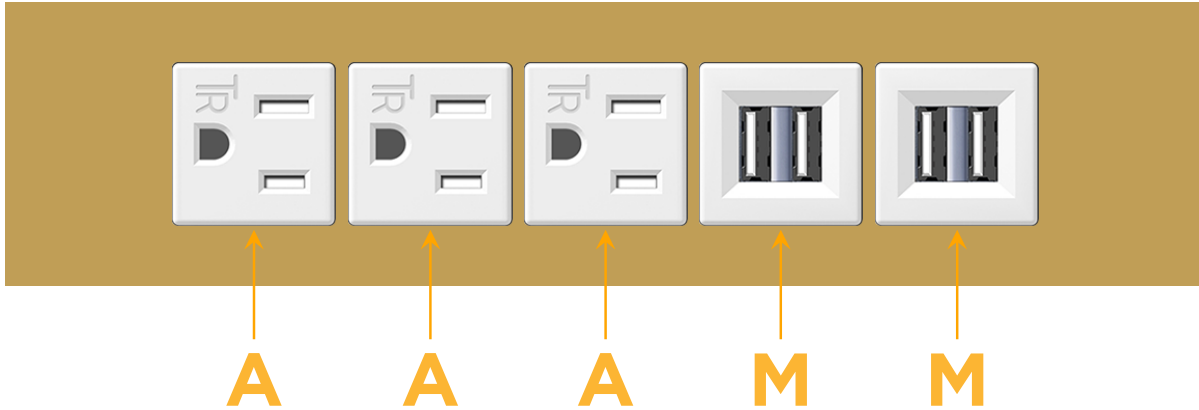

M-POWER-5T

AC POWER & DATA CONNECTIVITY SOLUTION

M-POWER-5TW-AAAMM-BRTP

Distributed by

Mormax Company, Inc.

8 Westchester Plaza

Elmsford, NY 10523

914-699-0101

sales@mormax.com

mormax.com

Metro Light & Power's line of power & data solutions offers sophisticated design elements combined with greater ease of installation. Streamlined and low-profile, enhanced by side-exiting cords, our outlets advance the industry with their cutting edge look and feel. We believe flexibility is key, and we provide a variety of mounting options, including the ability to mount in limited spaces. Our outlets are available in many finishes and configurations, in addition to a custom color and finish capability for our clients.

Trim Plate Finish: **SOLID BRASS**

Custom Finishes Available

M-POWER-5TW-AAAMM-BRTP

Features:

Module/Port Options:

- **A** Tamper Resistant AC Receptacle
- **E** USB-A & USB-C (20W)
- **M** Double USB-A (Fast Charging Ports - 18W)
- **H** HDMI
- **6** CAT 6
- **12** RJ 12
- **X** Switched AC
- **Y** 3-Way Switch (Low Voltage)
- **V** USB-C (45W High Speed Charging Port)
- **S** USB-C (25W High Speed Charging Port)
- **R** Switched AC (Rocker Switch)
- **D** Dimmer Switch

Plug:

Supplied with Low Profile Flat 45° Angle 120 VAC Plug

Optional Standard Straight 120 VAC Plug

Optional Straight 120 VAC Pass-through Plug

- CLEAN, COMPACT DESIGN
- STREAMLINED
- LOW PROFILE
- SIDE-EXITING CORDS
- PLUG & PLAY
- 6' AC CORD & PLUG (FLAT PLUG STANDARD)
- CUSTOMIZABLE CONFIGURATIONS AND FINISHES
- UL LISTED FOR MOUNTING IN FURNITURE
- 15A