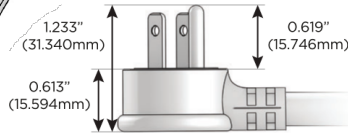

### Plug:

Supplied with Low Profile Flat 45° Angle 120 VAC Plug

Optional Standard Straight 120 VAC Plug

Optional Straight 120 VAC Pass-through Plug

- CLEAN, COMPACT DESIGN
- STREAMLINED
- LOW PROFILE
- SIDE-EXITING CORDS
- PLUG & PLAY
- 6' AC CORD & PLUG (FLAT PLUG STANDARD)
- CUSTOMIZABLE CONFIGURATIONS AND FINISHES
- UL LISTED FOR MOUNTING IN FURNITURE
- 15A

# M-POWER-5T

AC POWER & DATA CONNECTIVITY SOLUTION

M-POWER-5TW-AAAMM-BRTP

Specs:

**Modules/Ports:**

- A** Tamper Resistant AC Receptacle
- M** Double USB-A (Fast Charging Ports - 18W)

Distributed by

Mormax Company, Inc.