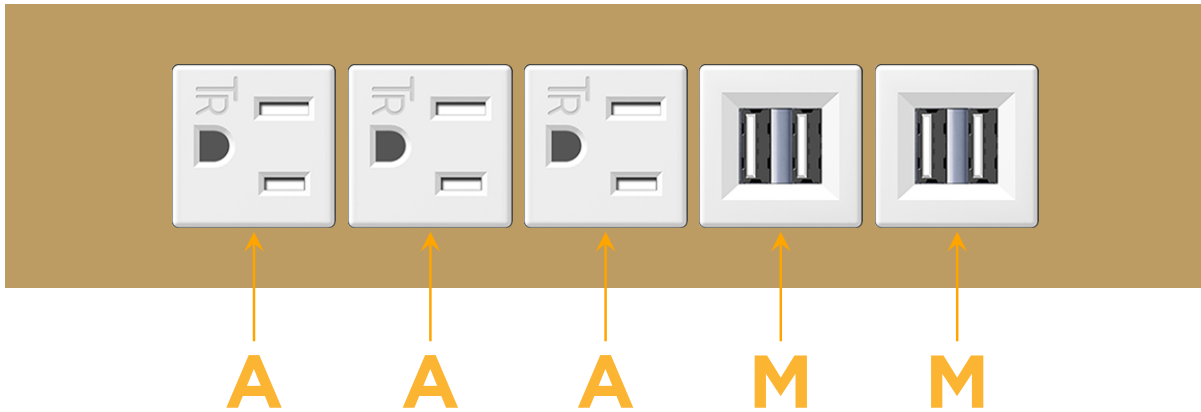

M-POWER-5T

AC POWER & DATA CONNECTIVITY SOLUTION

M-POWER-5TW-AAAMM-BRATP

Distributed by

Mormax Company, Inc.

8 Westchester Plaza

Elmsford, NY 10523

914-699-0101

sales@mormax.com

mormax.com

Metro Light & Power's line of power & data solutions offers sophisticated design elements combined with greater ease of installation. Streamlined and low-profile, enhanced by side-exiting cords, our outlets advance the industry with their cutting edge look and feel. We believe flexibility is key, and we provide a variety of mounting options, including the ability to mount in limited spaces. Our outlets are available in many finishes and configurations, in addition to a custom color and finish capability for our clients.

Trim Plate Finish: **BRASS (ABS)**

Custom Finishes Available

M-POWER-5TW-AAAMM-BRATP

Features:

Module/Port Options:

- **A** Tamper Resistant AC Receptacle
- **E** USB-A & USB-C (20W)
- **M** Double USB-A (Fast Charging Ports - 18W)
- **H** HDMI
- **6** CAT 6
- **12** RJ 12
- **X** Switched AC
- **Y** 3-Way Switch (Low Voltage)
- **V** USB-C (45W High Speed Charging Port)
- **S** USB-C (25W High Speed Charging Port)
- **R** Switched AC (Rocker Switch)
- **D** Dimmer Switch

Plug:

Supplied with Low Profile Flat 45° Angle 120 VAC Plug

Optional Standard Straight 120 VAC Plug

Optional Straight 120 VAC Pass-through Plug

- CLEAN, COMPACT DESIGN
- STREAMLINED
- LOW PROFILE
- SIDE-EXITING CORDS
- PLUG & PLAY
- 6' AC CORD & PLUG (FLAT PLUG STANDARD)
- CUSTOMIZABLE CONFIGURATIONS AND FINISHES
- UL LISTED FOR MOUNTING IN FURNITURE
- 15A