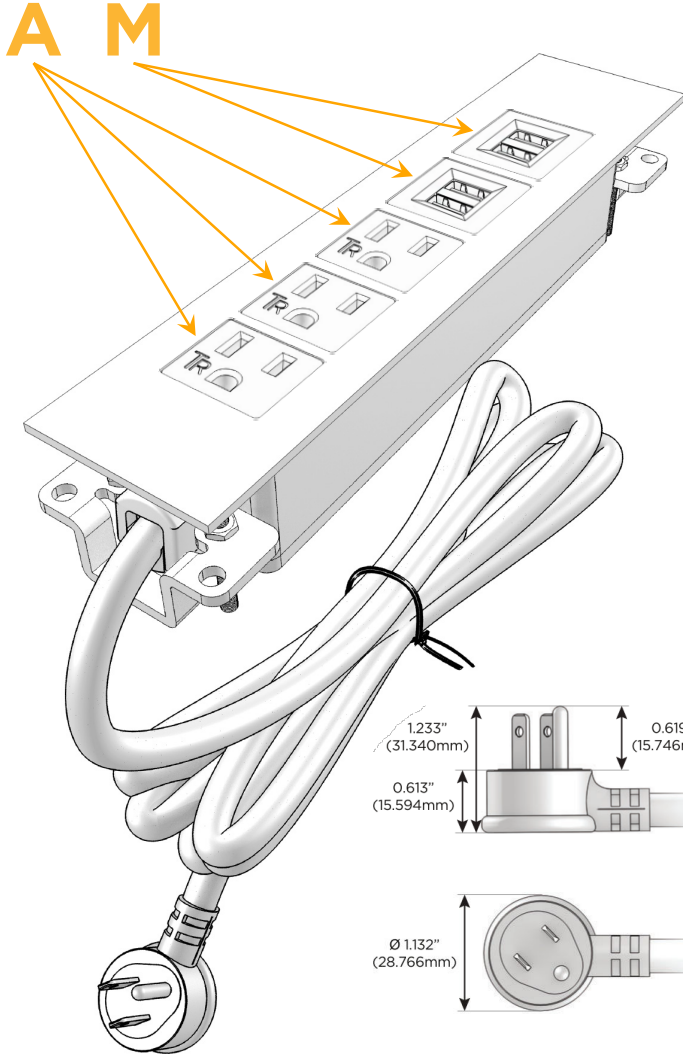

### Module/Port Options:

- A** Tamper Resistant AC Receptacle
- E** USB-A & USB-C (20W)
- M** Double USB-A (Fast Charging Ports - 18W)
- H** HDMI
- 6** CAT 6
- 12** RJ 12
- X** Switched AC
- Y** 3-Way Switch (Low Voltage)
- V** USB-C (45W High Speed Charging Port)
- S** USB-C (25W High Speed Charging Port)
- R** Switched AC (Rocker Switch)
- D** Dimmer Switch

### Plug:

Supplied with Low Profile Flat 45° Angle 120 VAC Plug

Optional Standard Straight 120 VAC Plug

Optional Straight 120 VAC Pass-through Plug

- CLEAN, COMPACT DESIGN
- STREAMLINED
- LOW PROFILE
- SIDE-EXITING CORDS
- PLUG & PLAY
- 6' AC CORD & PLUG (FLAT PLUG STANDARD)
- CUSTOMIZABLE CONFIGURATIONS AND FINISHES
- UL LISTED FOR MOUNTING IN FURNITURE
- 15A

# M-POWER-5T

AC POWER & DATA CONNECTIVITY SOLUTION

M-POWER-5TW-AAAMM-BRATP

Specs:

**Modules/Ports:**

- A** Tamper Resistant AC Receptacle
- M** Double USB-A (Fast Charging Ports - 18W)

Distributed by

Mormax Company, Inc.