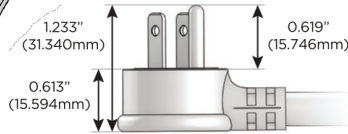

### Plug:

Supplied with Low Profile Flat 45° Angle 120 VAC Plug

Optional Standard Straight 120 VAC Plug

Optional Straight 120 VAC Pass-through Plug

- CLEAN, COMPACT DESIGN
- STREAMLINED
- LOW PROFILE
- SIDE-EXITING CORDS
- PLUG & PLAY
- 6' AC CORD & PLUG (FLAT PLUG STANDARD)
- CUSTOMIZABLE CONFIGURATIONS AND FINISHES
- UL LISTED FOR MOUNTING IN FURNITURE
- 15A

# M-POWER-5T

AC POWER & DATA CONNECTIVITY SOLUTION

M-POWER-5TW-AAAMM-BRATP

Specs:

**Modules/Ports:**

- A** Tamper Resistant AC Receptacle
- M** Double USB-A (Fast Charging Ports - 18W)

Distributed by

Mormax Company, Inc.