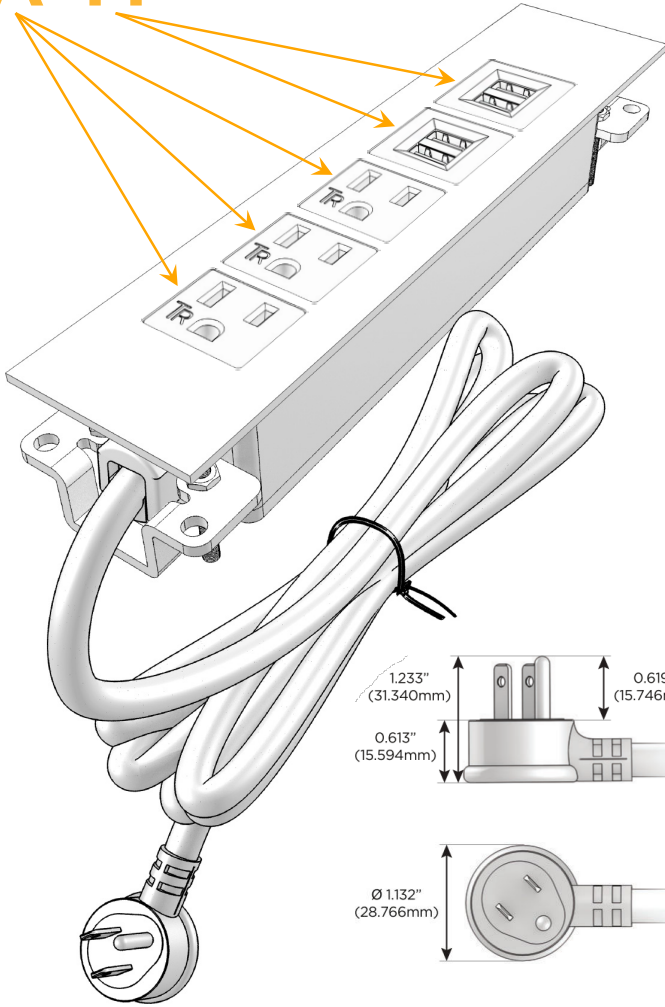

Trim Plate Finish: **SOLID BRASS BRUSHED**

Custom Finishes Available

M-POWER-5TW-AAAMM-BR4TP

Features:

**Module/Port Options:**

- A** Tamper Resistant AC Receptacle
- E** USB-A & USB-C (20W)
- M** Double USB-A (Fast Charging Ports - 18W)
- H** HDMI
- 6** CAT 6
- 12** RJ 12
- X** Switched AC
- Y** 3-Way Switch (Low Voltage)
- V** USB-C (45W High Speed Charging Port)
- S** USB-C (25W High Speed Charging Port)
- R** Switched AC (Rocker Switch)
- D** Dimmer Switch

**Plug:**

Supplied with Low Profile Flat 45° Angle 120 VAC Plug

Optional Standard Straight 120 VAC Plug

Optional Straight 120 VAC Pass-through Plug

- CLEAN, COMPACT DESIGN
- STREAMLINED
- LOW PROFILE
- SIDE-EXITING CORDS
- PLUG & PLAY
- 6' AC CORD & PLUG (FLAT PLUG STANDARD)
- CUSTOMIZABLE CONFIGURATIONS AND FINISHES
- UL LISTED FOR MOUNTING IN FURNITURE
- 15A

## AC POWER & DATA CONNECTIVITY SOLUTION

M-POWER-5TW-AAAMM-BR4TP

Specs:

### Modules/Ports:

- A** Tamper Resistant AC Receptacle
- M** Double USB-A (Fast Charging Ports - 18W)

**A M**

Distributed by

Mormax Company, Inc.

8 Westchester Plaza

Elmsford, NY 10523

914-699-0101