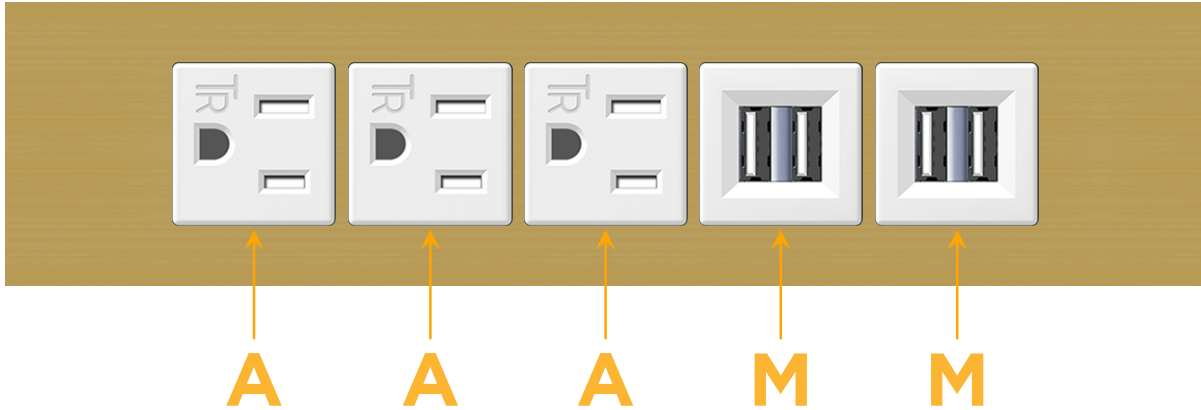

Trim Plate Finish: **SOLID BRASS BRUSHED**

Custom Finishes Available

M-POWER-5TW-AAAMM-BR4TP

Features:

**Module/Port Options:**

- A** Tamper Resistant AC Receptacle
- E** USB-A & USB-C (20W)
- M** Double USB-A (Fast Charging Ports - 18W)
- H** HDMI
- 6** CAT 6
- 12** RJ 12
- X** Switched AC
- Y** 3-Way Switch (Low Voltage)
- V** USB-C (45W High Speed Charging Port)
- S** USB-C (25W High Speed Charging Port)
- R** Switched AC (Rocker Switch)
- D** Dimmer Switch

**Plug:**

Supplied with Low Profile Flat 45° Angle 120 VAC Plug

Optional Standard Straight 120 VAC Plug

Optional Straight 120 VAC Pass-through Plug

- CLEAN, COMPACT DESIGN
- STREAMLINED
- LOW PROFILE
- SIDE-EXITING CORDS
- PLUG & PLAY
- 6' AC CORD & PLUG (FLAT PLUG STANDARD)
- CUSTOMIZABLE CONFIGURATIONS AND FINISHES
- UL LISTED FOR MOUNTING IN FURNITURE
- 15A

### Modules/Ports:

- A** Tamper Resistant AC Receptacle
- M** Double USB-A (Fast Charging Ports - 18W)

**A M**

Distributed by

Mormax Company, Inc.

8 Westchester Plaza

Elmsford, NY 10523

914-699-0101