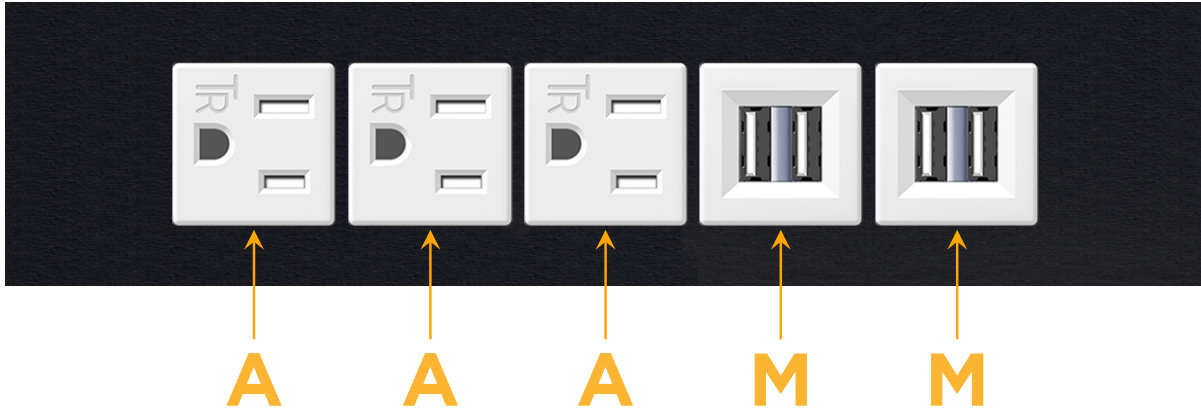

sales@mormax.com

mormax.com

Metro Light & Power's line of power & data solutions offers sophisticated design elements combined with greater ease of installation. Streamlined and low-profile, enhanced by side-exiting cords, our outlets advance the industry with their cutting edge look and feel. We believe flexibility is key, and we provide a variety of mounting options, including the ability to mount in limited spaces. Our outlets are available in many finishes and configurations, in addition to a custom color and finish capability for our clients.

Trim Plate Finish: **SATIN BLACK (ABS)**

Custom Finishes Available

M-POWER-5TW-AAAMM-B2ATP

Features:

Module/Port Options:

- A** Tamper Resistant AC Receptacle
- E** USB-A & USB-C (20W)
- M** Double USB-A (Fast Charging Ports - 18W)
- H** HDMI
- 6** CAT 6
- 12** RJ 12
- X** Switched AC
- Y** 3-Way Switch (Low Voltage)
- V** USB-C (45W High Speed Charging Port)
- S** USB-C (25W High Speed Charging Port)
- R** Switched AC (Rocker Switch)
- D** Dimmer Switch

Plug:

Supplied with Low Profile Flat 45° Angle 120 VAC Plug

Optional Standard Straight 120 VAC Plug

Optional Straight 120 VAC Pass-through Plug

- CLEAN, COMPACT DESIGN
- STREAMLINED
- LOW PROFILE
- SIDE-EXITING CORDS
- PLUG & PLAY
- 6' AC CORD & PLUG (FLAT PLUG STANDARD)
- CUSTOMIZABLE CONFIGURATIONS AND FINISHES
- UL LISTED FOR MOUNTING IN FURNITURE
- 15A

M-POWER-5T

AC POWER & DATA CONNECTIVITY SOLUTION

M-POWER-5TW-AAAMM-B2ATP

Specs:

Modules/Ports:

- A** Tamper Resistant AC Receptacle
- M** Double USB-A (Fast Charging Ports - 18W)

Distributed by

Mormax Company, Inc.