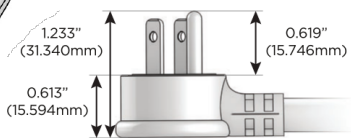

M-POWER-5T

AC POWER & DATA CONNECTIVITY SOLUTION

M-POWER-5TW-AAAMM-B2ATP

Specs:

Modules/Ports:

- A** Tamper Resistant AC Receptacle
- M** Double USB-A (Fast Charging Ports - 18W)

Distributed by

Mormax Company, Inc.