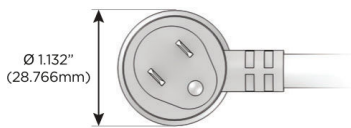

Plug:

Supplied with Low Profile Flat 45° Angle 120 VAC Plug

Optional Standard Straight 120 VAC Plug

Optional Straight 120 VAC Pass-through Plug

- CLEAN, COMPACT DESIGN
- STREAMLINED
- LOW PROFILE
- SIDE-EXITING CORDS
- PLUG & PLAY
- 6' AC CORD & PLUG (FLAT PLUG STANDARD)
- CUSTOMIZABLE CONFIGURATIONS AND FINISHES
- UL LISTED FOR MOUNTING IN FURNITURE
- 15A

M-POWER-5T

AC POWER & DATA CONNECTIVITY SOLUTION

M-POWER-5TW-AAAMM-B2ATP

Specs:

Modules/Ports:

- A** Tamper Resistant AC Receptacle
- M** Double USB-A (Fast Charging Ports - 18W)

Distributed by

Mormax Company, Inc.