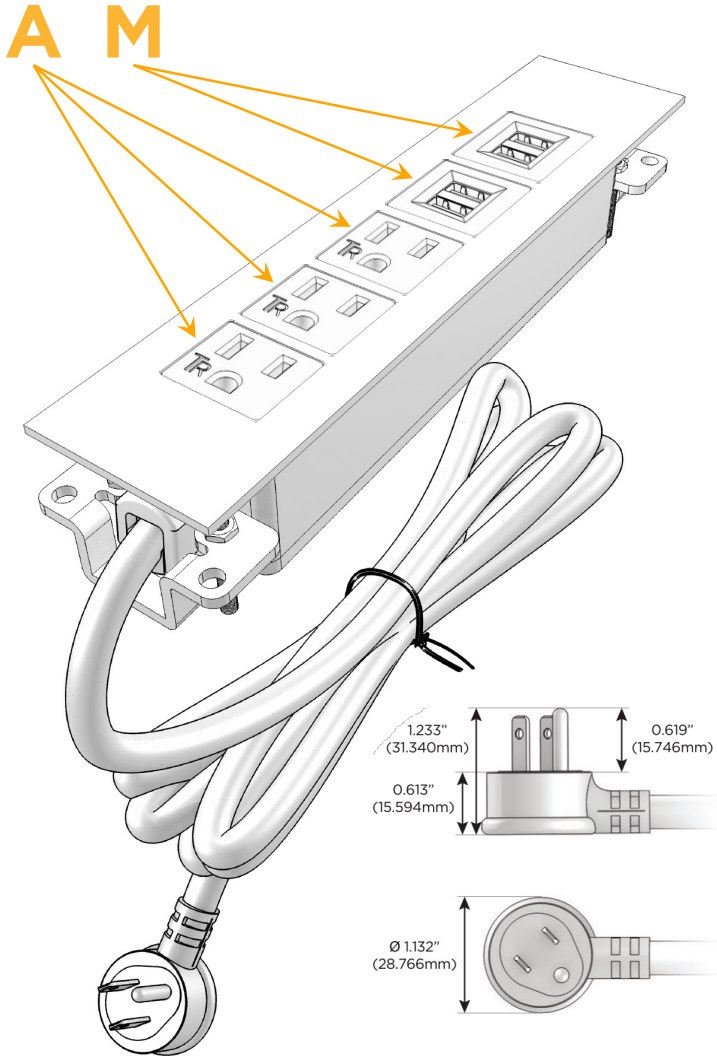

Trim Plate Finish: **SATIN BLACK (ABS)**

Custom Finishes Available

M-POWER-5TW-AAAMM-B2ATP

Features:

Module/Port Options:

- A** Tamper Resistant AC Receptacle
- E** USB-A & USB-C (20W)
- M** Double USB-A (Fast Charging Ports - 18W)
- H** HDMI
- 6** CAT 6
- 12** RJ 12
- X** Switched AC
- Y** 3-Way Switch (Low Voltage)
- V** USB-C (45W High Speed Charging Port)
- S** USB-C (25W High Speed Charging Port)
- R** Switched AC (Rocker Switch)
- D** Dimmer Switch

Plug:

Supplied with Low Profile Flat 45° Angle 120 VAC Plug

Optional Standard Straight 120 VAC Plug

Optional Straight 120 VAC Pass-through Plug

- CLEAN, COMPACT DESIGN
- STREAMLINED
- LOW PROFILE
- SIDE-EXITING CORDS
- PLUG & PLAY
- 6' AC CORD & PLUG (FLAT PLUG STANDARD)
- CUSTOMIZABLE CONFIGURATIONS AND FINISHES
- UL LISTED FOR MOUNTING IN FURNITURE
- 15A

M-POWER-5T

AC POWER & DATA CONNECTIVITY SOLUTION

M-POWER-5TW-AAAMM-B2ATP

Specs:

Modules/Ports:

- A** Tamper Resistant AC Receptacle
- M** Double USB-A (Fast Charging Ports - 18W)

Distributed by

Mormax Company, Inc.