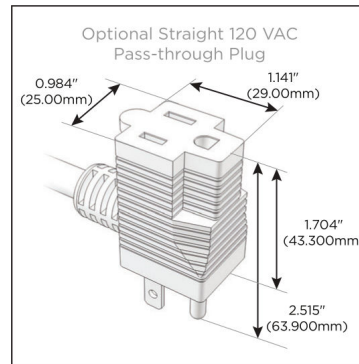

Plug:

Supplied with Low Profile Flat 45° Angle 120 VAC Plug

Optional Standard Straight 120 VAC Plug

Optional Straight 120 VAC Pass-through Plug

- CLEAN, COMPACT DESIGN
- STREAMLINED
- LOW PROFILE
- SIDE-EXITING CORDS
- PLUG & PLAY
- 6' AC CORD & PLUG (FLAT PLUG STANDARD)
- CUSTOMIZABLE CONFIGURATIONS AND FINISHES
- UL LISTED FOR MOUNTING IN FURNITURE
- 15A

M-POWER-5T

AC POWER & DATA CONNECTIVITY SOLUTION

M-POWER-5TW-AAAMM-APATP

Specs:

Modules/Ports:

- A** Tamper Resistant AC Receptacle
- M** Double USB-A (Fast Charging Ports - 18W)

Distributed by

Mormax Company, Inc.