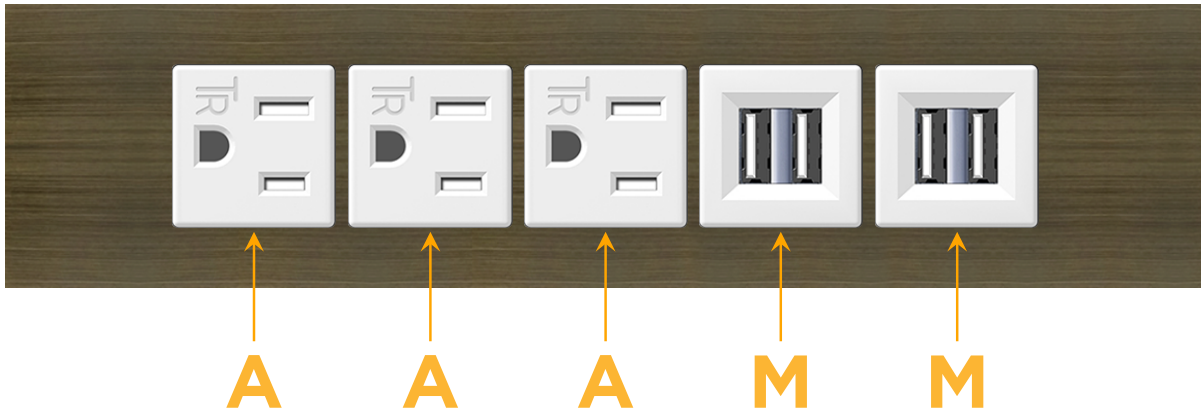

Trim Plate Finish: **SPECIAL ANTIQUE BRONZE (ABS)**

Custom Finishes Available

M-POWER-5TW-AAAMM-APATP

Features:

Module/Port Options:

- A** Tamper Resistant AC Receptacle
- E** USB-A & USB-C (20W)
- M** Double USB-A (Fast Charging Ports - 18W)
- H** HDMI
- 6** CAT 6
- 12** RJ 12
- X** Switched AC
- Y** 3-Way Switch (Low Voltage)
- V** USB-C (45W High Speed Charging Port)
- S** USB-C (25W High Speed Charging Port)
- R** Switched AC (Rocker Switch)
- D** Dimmer Switch

Plug:

Supplied with Low Profile Flat 45° Angle 120 VAC Plug

Optional Standard Straight 120 VAC Plug

Optional Straight 120 VAC Pass-through Plug

- CLEAN, COMPACT DESIGN
- STREAMLINED
- LOW PROFILE
- SIDE-EXITING CORDS
- PLUG & PLAY
- 6' AC CORD & PLUG (FLAT PLUG STANDARD)
- CUSTOMIZABLE CONFIGURATIONS AND FINISHES
- UL LISTED FOR MOUNTING IN FURNITURE
- 15A

M-POWER-5T

AC POWER & DATA CONNECTIVITY SOLUTION

M-POWER-5TW-AAAMM-APATP

Specs:

Modules/Ports:

- A** Tamper Resistant AC Receptacle
- M** Double USB-A (Fast Charging Ports - 18W)

Distributed by

Mormax Company, Inc.