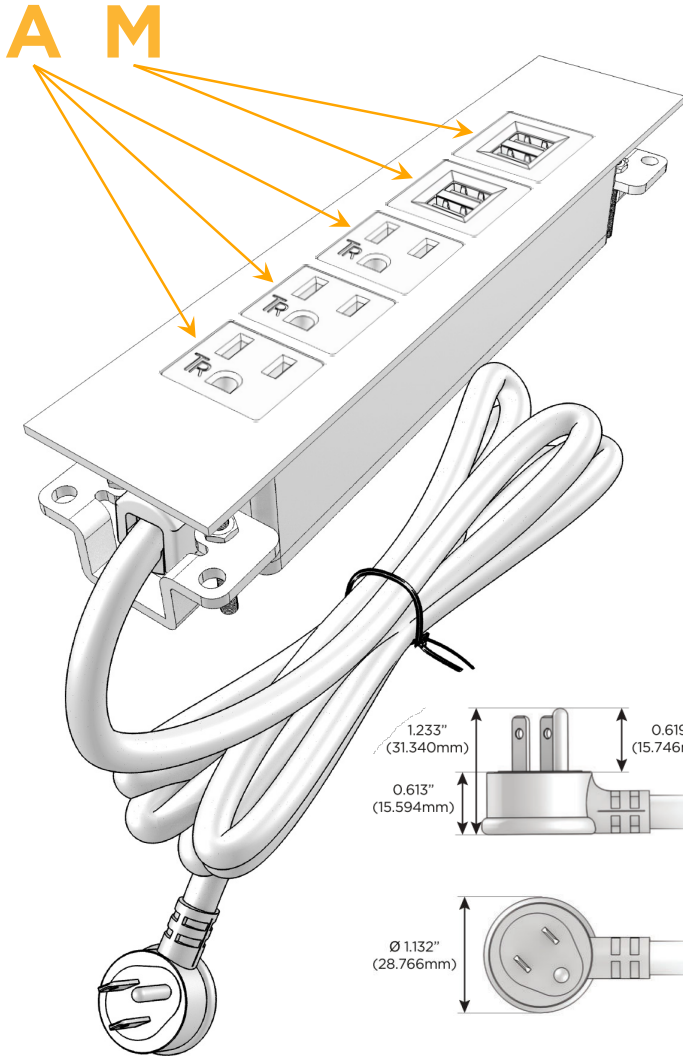

Trim Plate Finish: **SPECIAL ANTIQUE BRONZE (ABS)**

Custom Finishes Available

M-POWER-5TW-AAAMM-APATP

Features:

Module/Port Options:

- A** Tamper Resistant AC Receptacle
- E** USB-A & USB-C (20W)
- M** Double USB-A (Fast Charging Ports - 18W)
- H** HDMI
- 6** CAT 6
- 12** RJ 12
- X** Switched AC
- Y** 3-Way Switch (Low Voltage)
- V** USB-C (45W High Speed Charging Port)
- S** USB-C (25W High Speed Charging Port)
- R** Switched AC (Rocker Switch)
- D** Dimmer Switch

Plug:

Supplied with Low Profile Flat 45° Angle 120 VAC Plug

Optional Standard Straight 120 VAC Plug

Optional Straight 120 VAC Pass-through Plug

- CLEAN, COMPACT DESIGN
- STREAMLINED
- LOW PROFILE
- SIDE-EXITING CORDS
- PLUG & PLAY
- 6' AC CORD & PLUG (FLAT PLUG STANDARD)
- CUSTOMIZABLE CONFIGURATIONS AND FINISHES
- UL LISTED FOR MOUNTING IN FURNITURE
- 15A

M-POWER-5T

AC POWER & DATA CONNECTIVITY SOLUTION

M-POWER-5TW-AAAMM-APATP

Specs:

Modules/Ports:

- A** Tamper Resistant AC Receptacle
- M** Double USB-A (Fast Charging Ports - 18W)

Distributed by

Mormax Company, Inc.