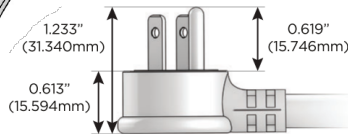

Plug:

Supplied with Low Profile Flat 45° Angle 120 VAC Plug

Optional Standard Straight 120 VAC Plug

Optional Straight 120 VAC Pass-through Plug

- CLEAN, COMPACT DESIGN
- STREAMLINED
- LOW PROFILE
- SIDE-EXITING CORDS
- PLUG & PLAY
- 6' AC CORD & PLUG (FLAT PLUG STANDARD)
- CUSTOMIZABLE CONFIGURATIONS AND FINISHES
- UL LISTED FOR MOUNTING IN FURNITURE
- 15A

M-POWER-5T

AC POWER & DATA CONNECTIVITY SOLUTION

M-POWER-5TW-AAAMM-APATP

Specs:

Modules/Ports:

- A** Tamper Resistant AC Receptacle
- M** Double USB-A (Fast Charging Ports - 18W)

Distributed by

Mormax Company, Inc.