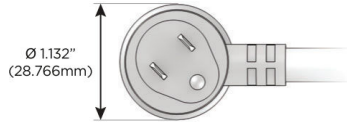

Plug:

Supplied with Low Profile Flat 45° Angle 120 VAC Plug

Optional Standard Straight 120 VAC Plug

Optional Straight 120 VAC Pass-through Plug

- CLEAN, COMPACT DESIGN
- STREAMLINED
- LOW PROFILE
- SIDE-EXITING CORDS
- PLUG & PLAY
- 6' AC CORD & PLUG (FLAT PLUG STANDARD)
- CUSTOMIZABLE CONFIGURATIONS AND FINISHES
- UL LISTED FOR MOUNTING IN FURNITURE
- 15A

M-POWER-5T

AC POWER & DATA CONNECTIVITY SOLUTION

M-POWER-5TW-AAAEX-SS8TP

Specs:

Modules/Ports:

- A** Tamper Resistant AC Receptacle
- E** USB-A & USB-C (20W)
- X** Switched AC

A E X

Distributed by