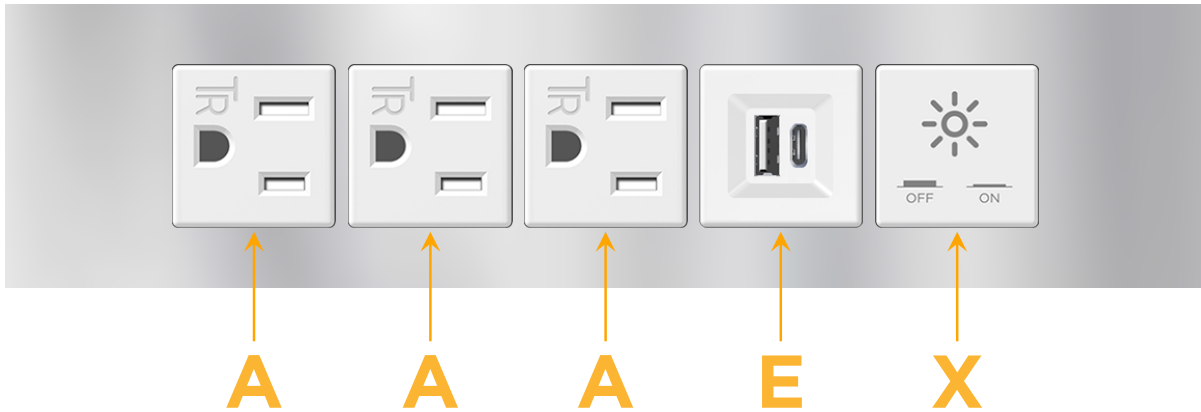

Trim Plate Finish: **STAINLESS STEEL MIRROR FINISH**

Custom Finishes Available

M-POWER-5TW-AAAEX-SS8TP

Features:

Module/Port Options:

- A** Tamper Resistant AC Receptacle
- E** USB-A & USB-C (20W)
- M** Double USB-A (Fast Charging Ports - 18W)
- H** HDMI
- 6** CAT 6
- 12** RJ 12
- X** Switched AC
- Y** 3-Way Switch (Low Voltage)
- V** USB-C (45W High Speed Charging Port)
- S** USB-C (25W High Speed Charging Port)
- R** Switched AC (Rocker Switch)
- D** Dimmer Switch

Plug:

Supplied with Low Profile Flat 45° Angle 120 VAC Plug

Optional Standard Straight 120 VAC Plug

Optional Straight 120 VAC Pass-through Plug

- CLEAN, COMPACT DESIGN
- STREAMLINED
- LOW PROFILE
- SIDE-EXITING CORDS
- PLUG & PLAY
- 6' AC CORD & PLUG (FLAT PLUG STANDARD)
- CUSTOMIZABLE CONFIGURATIONS AND FINISHES
- UL LISTED FOR MOUNTING IN FURNITURE
- 15A

M-POWER-5T

AC POWER & DATA CONNECTIVITY SOLUTION

M-POWER-5TW-AAAEX-SS8TP

Specs:

Modules/Ports:

- A** Tamper Resistant AC Receptacle
- E** USB-A & USB-C (20W)
- X** Switched AC

A E X

Distributed by