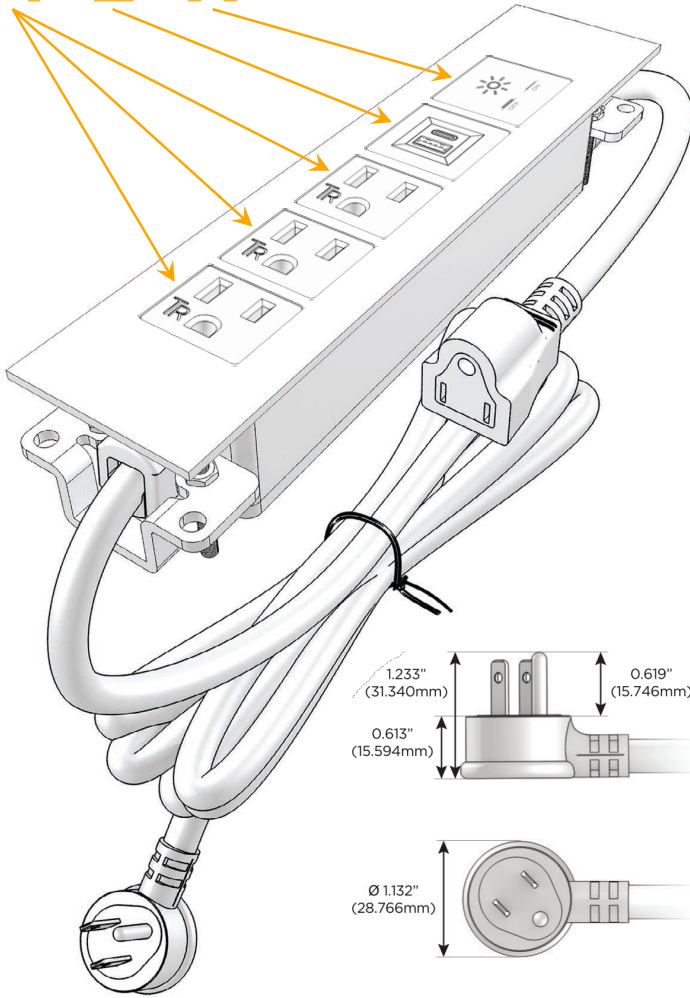

Trim Plate Finish: **STAINLESS STEEL MIRROR FINISH**

Custom Finishes Available

M-POWER-5TW-AAAEX-SS8TP

Features:

Module/Port Options:

- A** Tamper Resistant AC Receptacle
- E** USB-A & USB-C (20W)
- M** Double USB-A (Fast Charging Ports - 18W)
- H** HDMI
- 6** CAT 6
- 12** RJ 12
- X** Switched AC
- Y** 3-Way Switch (Low Voltage)
- V** USB-C (45W High Speed Charging Port)
- S** USB-C (25W High Speed Charging Port)
- R** Switched AC (Rocker Switch)
- D** Dimmer Switch

Plug:

Supplied with Low Profile Flat 45° Angle 120 VAC Plug

Optional Standard Straight 120 VAC Plug

Optional Straight 120 VAC Pass-through Plug

- CLEAN, COMPACT DESIGN
- STREAMLINED
- LOW PROFILE
- SIDE-EXITING CORDS
- PLUG & PLAY
- 6' AC CORD & PLUG (FLAT PLUG STANDARD)
- CUSTOMIZABLE CONFIGURATIONS AND FINISHES
- UL LISTED FOR MOUNTING IN FURNITURE
- 15A

M-POWER-5T

AC POWER & DATA CONNECTIVITY SOLUTION

M-POWER-5TW-AAAEX-SS8TP

Specs:

Modules/Ports:

- A** Tamper Resistant AC Receptacle
- E** USB-A & USB-C (20W)
- X** Switched AC

A E X

Distributed by