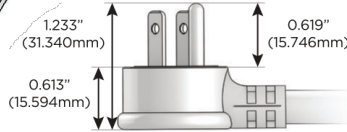

M-POWER-5T

AC POWER & DATA CONNECTIVITY SOLUTION

M-POWER-5TW-AAAEX-SS8TP

Specs:

Modules/Ports:

- A** Tamper Resistant AC Receptacle
- E** USB-A & USB-C (20W)
- X** Switched AC

A E X

Distributed by