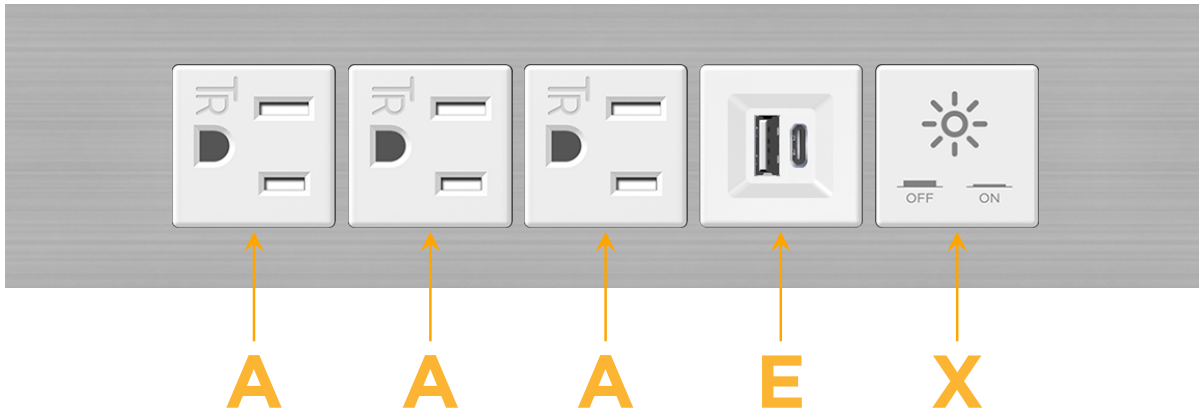

Trim Plate Finish: **STAINLESS STEEL BRUSHED**

Custom Finishes Available

M-POWER-5TW-AAAEX-SS4TP

Features:

Module/Port Options:

- A** Tamper Resistant AC Receptacle
- E** USB-A & USB-C (20W)
- M** Double USB-A (Fast Charging Ports - 18W)
- H** HDMI
- 6** CAT 6
- 12** RJ 12
- X** Switched AC
- Y** 3-Way Switch (Low Voltage)
- V** USB-C (45W High Speed Charging Port)
- S** USB-C (25W High Speed Charging Port)
- R** Switched AC (Rocker Switch)
- D** Dimmer Switch

Plug:

Supplied with Low Profile Flat 45° Angle 120 VAC Plug

Optional Standard Straight 120 VAC Plug

Optional Straight 120 VAC Pass-through Plug

- CLEAN, COMPACT DESIGN
- STREAMLINED
- LOW PROFILE
- SIDE-EXITING CORDS
- PLUG & PLAY
- 6' AC CORD & PLUG (FLAT PLUG STANDARD)
- CUSTOMIZABLE CONFIGURATIONS AND FINISHES
- UL LISTED FOR MOUNTING IN FURNITURE
- 15A

M-POWER-5T

AC POWER & DATA CONNECTIVITY SOLUTION

M-POWER-5TW-AAAEX-SS4TP

Specs:

Modules/Ports:

- A** Tamper Resistant AC Receptacle
- E** USB-A & USB-C (20W)
- X** Switched AC

A E X

Distributed by