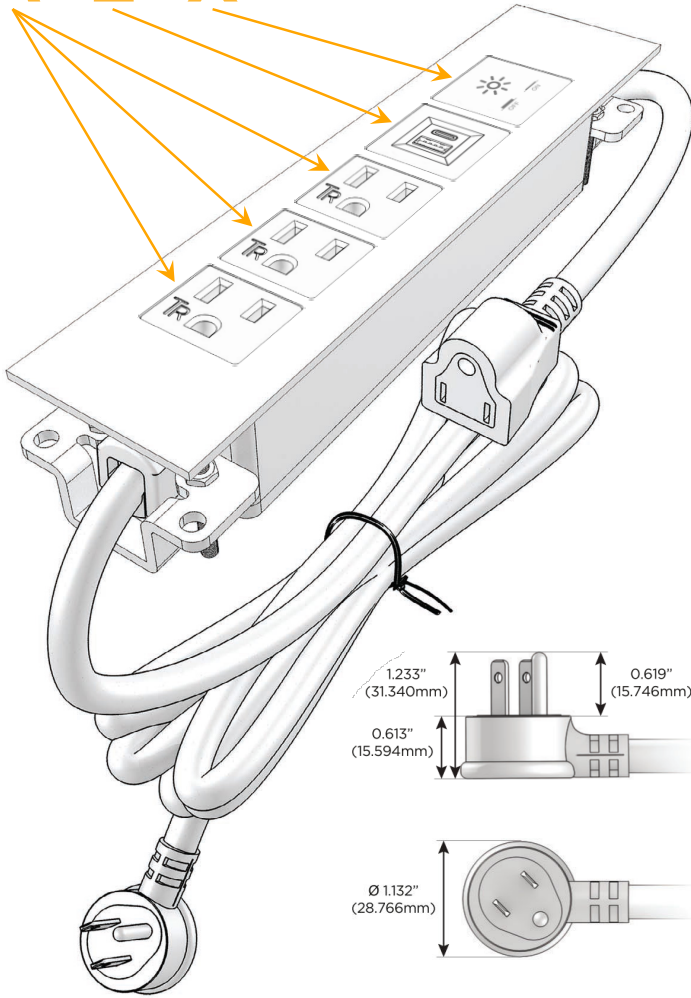

Trim Plate Finish: **STAINLESS STEEL BRUSHED**

Custom Finishes Available

M-POWER-5TW-AAAEX-SS4TP

Features:

Module/Port Options:

- A** Tamper Resistant AC Receptacle
- E** USB-A & USB-C (20W)
- M** Double USB-A (Fast Charging Ports - 18W)
- H** HDMI
- 6** CAT 6
- 12** RJ 12
- X** Switched AC
- Y** 3-Way Switch (Low Voltage)
- V** USB-C (45W High Speed Charging Port)
- S** USB-C (25W High Speed Charging Port)
- R** Switched AC (Rocker Switch)
- D** Dimmer Switch

Plug:

Supplied with Low Profile Flat 45° Angle 120 VAC Plug

Optional Standard Straight 120 VAC Plug

Optional Straight 120 VAC Pass-through Plug

- CLEAN, COMPACT DESIGN
- STREAMLINED
- LOW PROFILE
- SIDE-EXITING CORDS
- PLUG & PLAY
- 6' AC CORD & PLUG (FLAT PLUG STANDARD)
- CUSTOMIZABLE CONFIGURATIONS AND FINISHES
- UL LISTED FOR MOUNTING IN FURNITURE
- 15A

M-POWER-5T

AC POWER & DATA CONNECTIVITY SOLUTION

M-POWER-5TW-AAAEX-SS4TP

Specs:

Modules/Ports:

- A** Tamper Resistant AC Receptacle
- E** USB-A & USB-C (20W)
- X** Switched AC

A E X

Distributed by