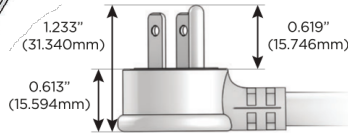

M-POWER-5T

AC POWER & DATA CONNECTIVITY SOLUTION

M-POWER-5TW-AAAEX-SS4TP

Specs:

Modules/Ports:

- A** Tamper Resistant AC Receptacle
- E** USB-A & USB-C (20W)
- X** Switched AC

A E X

Distributed by