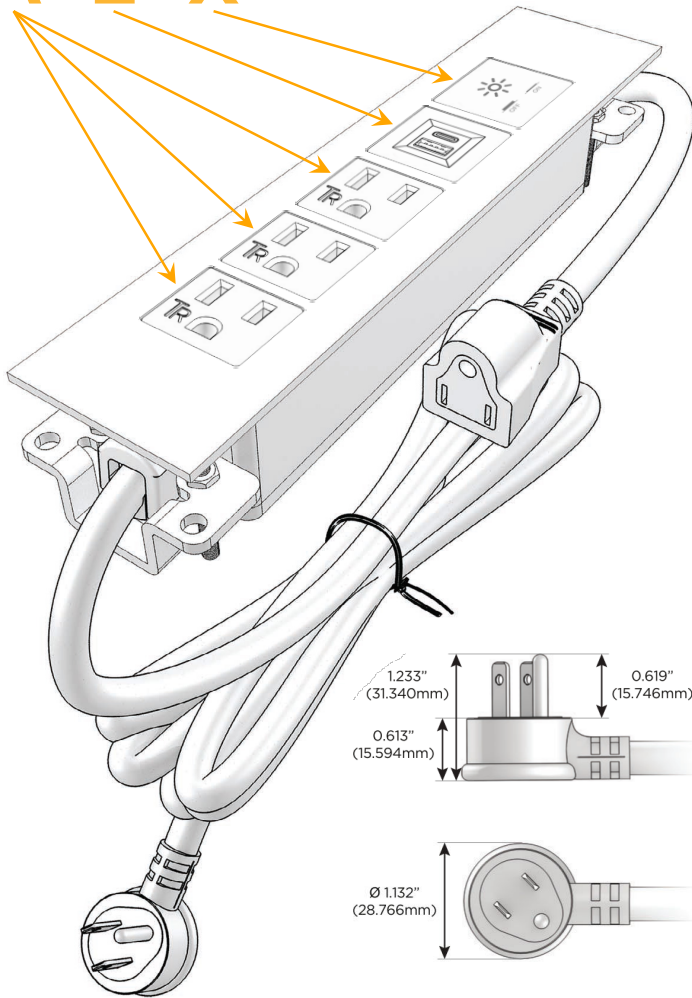

### Module/Port Options:

- A** Tamper Resistant AC Receptacle
- E** USB-A & USB-C (20W)
- M** Double USB-A (Fast Charging Ports - 18W)
- H** HDMI
- 6** CAT 6
- 12** RJ 12
- X** Switched AC
- Y** 3-Way Switch (Low Voltage)
- V** USB-C (45W High Speed Charging Port)
- S** USB-C (25W High Speed Charging Port)
- R** Switched AC (Rocker Switch)
- D** Dimmer Switch

### Plug:

Supplied with Low Profile Flat 45° Angle 120 VAC Plug

Optional Standard Straight 120 VAC Plug

Optional Straight 120 VAC Pass-through Plug

- CLEAN, COMPACT DESIGN
- STREAMLINED
- LOW PROFILE
- SIDE-EXITING CORDS
- PLUG & PLAY
- 6' AC CORD & PLUG (FLAT PLUG STANDARD)
- CUSTOMIZABLE CONFIGURATIONS AND FINISHES
- UL LISTED FOR MOUNTING IN FURNITURE
- 15A

# M-POWER-5T

AC POWER & DATA CONNECTIVITY SOLUTION

M-POWER-5TW-AAAEX-SATP

Specs:

**Modules/Ports:**

- A** Tamper Resistant AC Receptacle
- E** USB-A & USB-C (20W)
- X** Switched AC

**A E X**

Distributed by