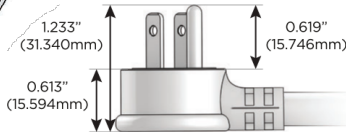

# M-POWER-5T

AC POWER & DATA CONNECTIVITY SOLUTION

M-POWER-5TW-AAAEX-SATP

Specs:

**Modules/Ports:**

- A** Tamper Resistant AC Receptacle
- E** USB-A & USB-C (20W)
- X** Switched AC

**A E X**

Distributed by