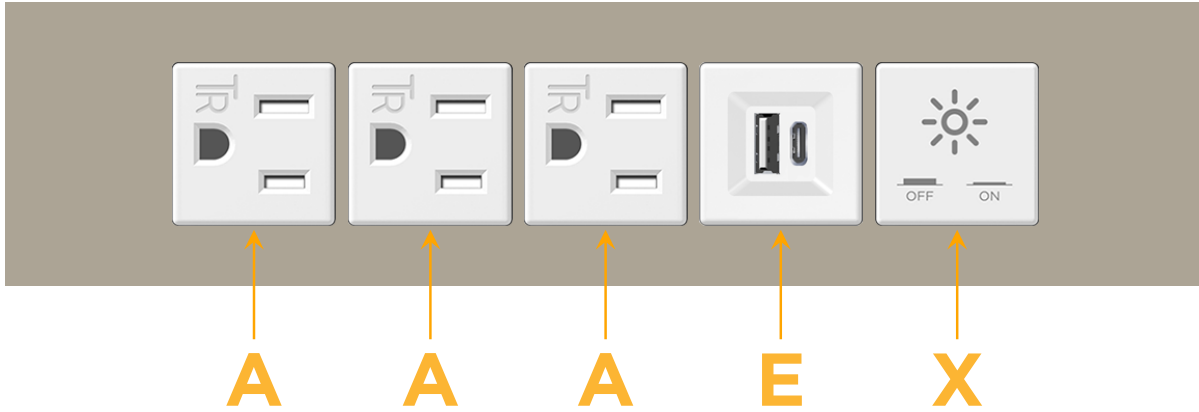

M-POWER-5T

AC POWER & DATA CONNECTIVITY SOLUTION

M-POWER-5TW-AAAEX-SATP

Distributed by

Mormax Company, Inc.

8 Westchester Plaza

Elmsford, NY 10523

914-699-0101

sales@mormax.com

mormax.com

Metro Light & Power's line of power & data solutions offers sophisticated design elements combined with greater ease of installation. Streamlined and low-profile, enhanced by side-exiting cords, our outlets advance the industry with their cutting edge look and feel. We believe flexibility is key, and we provide a variety of mounting options, including the ability to mount in limited spaces. Our outlets are available in many finishes and configurations, in addition to a custom color and finish capability for our clients.

Trim Plate Finish: **SATIN NICKEL (ABS)**

Custom Finishes Available

M-POWER-5TW-AAAEX-SATP

Features:

Module/Port Options:

- **A** Tamper Resistant AC Receptacle
- **E** USB-A & USB-C (20W)
- **M** Double USB-A (Fast Charging Ports - 18W)
- **H** HDMI
- **6** CAT 6
- **12** RJ 12
- **X** Switched AC
- **Y** 3-Way Switch (Low Voltage)
- **V** USB-C (45W High Speed Charging Port)
- **S** USB-C (25W High Speed Charging Port)
- **R** Switched AC (Rocker Switch)
- **D** Dimmer Switch

Plug:

Supplied with Low Profile Flat 45° Angle 120 VAC Plug

Optional Standard Straight 120 VAC Plug

Optional Straight 120 VAC Pass-through Plug

- CLEAN, COMPACT DESIGN
- STREAMLINED
- LOW PROFILE
- SIDE-EXITING CORDS
- PLUG & PLAY
- 6' AC CORD & PLUG (FLAT PLUG STANDARD)
- CUSTOMIZABLE CONFIGURATIONS AND FINISHES
- UL LISTED FOR MOUNTING IN FURNITURE
- 15A