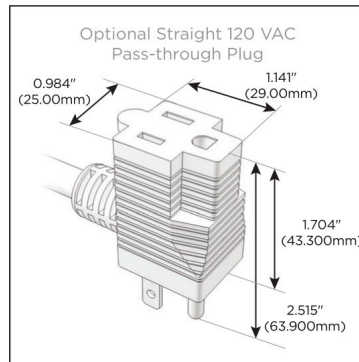

### Module/Port Options:

- A** Tamper Resistant AC Receptacle
- E** USB-A & USB-C (20W)
- M** Double USB-A (Fast Charging Ports - 18W)
- H** HDMI
- 6** CAT 6
- 12** RJ 12
- X** Switched AC
- Y** 3-Way Switch (Low Voltage)
- V** USB-C (45W High Speed Charging Port)
- S** USB-C (25W High Speed Charging Port)
- R** Switched AC (Rocker Switch)
- D** Dimmer Switch

### Plug:

Supplied with Low Profile Flat 45° Angle 120 VAC Plug

Optional Standard Straight 120 VAC Plug

Optional Straight 120 VAC Pass-through Plug

- CLEAN, COMPACT DESIGN
- STREAMLINED
- LOW PROFILE
- SIDE-EXITING CORDS
- PLUG & PLAY
- 6' AC CORD & PLUG (FLAT PLUG STANDARD)
- CUSTOMIZABLE CONFIGURATIONS AND FINISHES
- UL LISTED FOR MOUNTING IN FURNITURE
- 15A

# M-POWER-5T

AC POWER & DATA CONNECTIVITY SOLUTION

M-POWER-5TW-AAAEX-SATP

Specs:

**Modules/Ports:**

- A** Tamper Resistant AC Receptacle
- E** USB-A & USB-C (20W)
- X** Switched AC

**A E X**

Distributed by