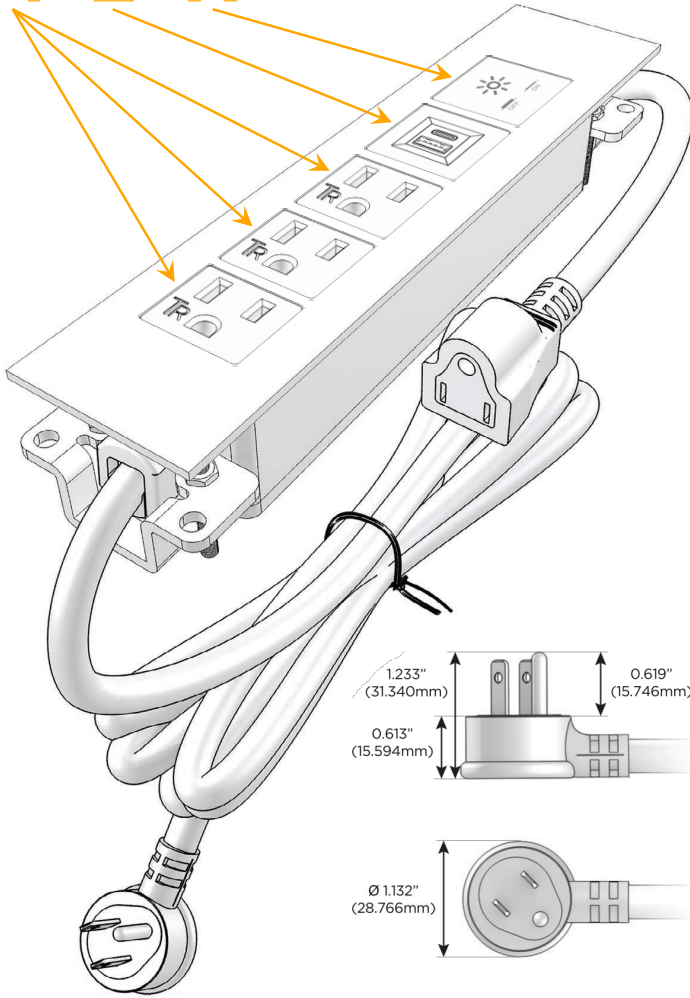

### Module/Port Options:

- A** Tamper Resistant AC Receptacle
- E** USB-A & USB-C (20W)
- M** Double USB-A (Fast Charging Ports - 18W)
- H** HDMI
- 6** CAT 6
- 12** RJ 12
- X** Switched AC
- Y** 3-Way Switch (Low Voltage)
- V** USB-C (45W High Speed Charging Port)
- S** USB-C (25W High Speed Charging Port)
- R** Switched AC (Rocker Switch)
- D** Dimmer Switch

### Plug:

Supplied with Low Profile Flat 45° Angle 120 VAC Plug

Optional Standard Straight 120 VAC Plug

Optional Straight 120 VAC Pass-through Plug

- CLEAN, COMPACT DESIGN
- STREAMLINED
- LOW PROFILE
- SIDE-EXITING CORDS
- PLUG & PLAY
- 6' AC CORD & PLUG (FLAT PLUG STANDARD)
- CUSTOMIZABLE CONFIGURATIONS AND FINISHES
- UL LISTED FOR MOUNTING IN FURNITURE
- 15A

## AC POWER & DATA CONNECTIVITY SOLUTION

M-POWER-5TW-AAAEX-S3ATP

Specs:

**Modules/Ports:**

- A** Tamper Resistant AC Receptacle
- E** USB-A & USB-C (20W)
- X** Switched AC

**A E X**

Distributed by

Mormax Company, Inc.