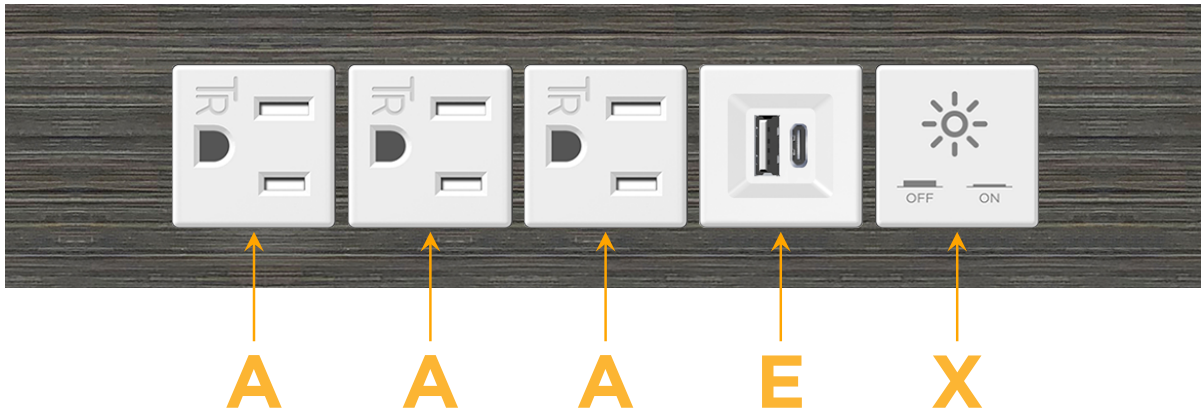

M-POWER-5T

AC POWER & DATA CONNECTIVITY SOLUTION

M-POWER-5TW-AAAEX-S3ATP

Distributed by

Mormax Company, Inc.

8 Westchester Plaza

Elmsford, NY 10523

914-699-0101

sales@mormax.com

mormax.com

Metro Light & Power's line of power & data solutions offers sophisticated design elements combined with greater ease of installation. Streamlined and low-profile, enhanced by side-exiting cords, our outlets advance the industry with their cutting edge look and feel. We believe flexibility is key, and we provide a variety of mounting options, including the ability to mount in limited spaces. Our outlets are available in many finishes and configurations, in addition to a custom color and finish capability for our clients.

Trim Plate Finish: **GUNMETAL (ABS)**

Custom Finishes Available

M-POWER-5TW-AAAEX-S3ATP

Features:

Module/Port Options:

- **A** Tamper Resistant AC Receptacle
- **E** USB-A & USB-C (20W)
- **M** Double USB-A (Fast Charging Ports - 18W)
- **H** HDMI
- **6** CAT 6
- **12** RJ 12
- **X** Switched AC
- **Y** 3-Way Switch (Low Voltage)
- **V** USB-C (45W High Speed Charging Port)
- **S** USB-C (25W High Speed Charging Port)
- **R** Switched AC (Rocker Switch)
- **D** Dimmer Switch

Plug:

Supplied with Low Profile Flat 45° Angle 120 VAC Plug

Optional Standard Straight 120 VAC Plug

Optional Straight 120 VAC Pass-through Plug

- CLEAN, COMPACT DESIGN
- STREAMLINED
- LOW PROFILE
- SIDE-EXITING CORDS
- PLUG & PLAY
- 6' AC CORD & PLUG (FLAT PLUG STANDARD)
- CUSTOMIZABLE CONFIGURATIONS AND FINISHES
- UL LISTED FOR MOUNTING IN FURNITURE
- 15A