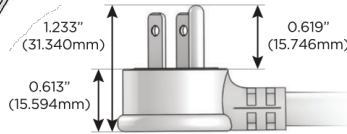

## AC POWER & DATA CONNECTIVITY SOLUTION

M-POWER-5TW-AAAEX-S3ATP

Specs:

**Modules/Ports:**

- A** Tamper Resistant AC Receptacle
- E** USB-A & USB-C (20W)
- X** Switched AC

**A E X**

Distributed by

Mormax Company, Inc.