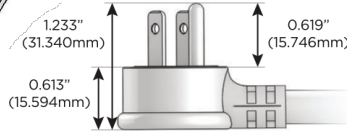

## AC POWER & DATA CONNECTIVITY SOLUTION

M-POWER-5TW-AAAEX-CUATP

Specs:

**Modules/Ports:**

- A** Tamper Resistant AC Receptacle
- E** USB-A & USB-C (20W)
- X** Switched AC

**A E X**

Distributed by

Mormax Company, Inc.