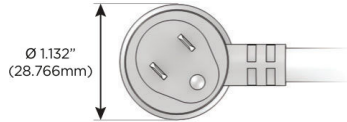

## AC POWER & DATA CONNECTIVITY SOLUTION

M-POWER-5TW-AAAEX-CUATP

Specs:

**Modules/Ports:**

- A** Tamper Resistant AC Receptacle
- E** USB-A & USB-C (20W)
- X** Switched AC

**A E X**

Distributed by

Mormax Company, Inc.