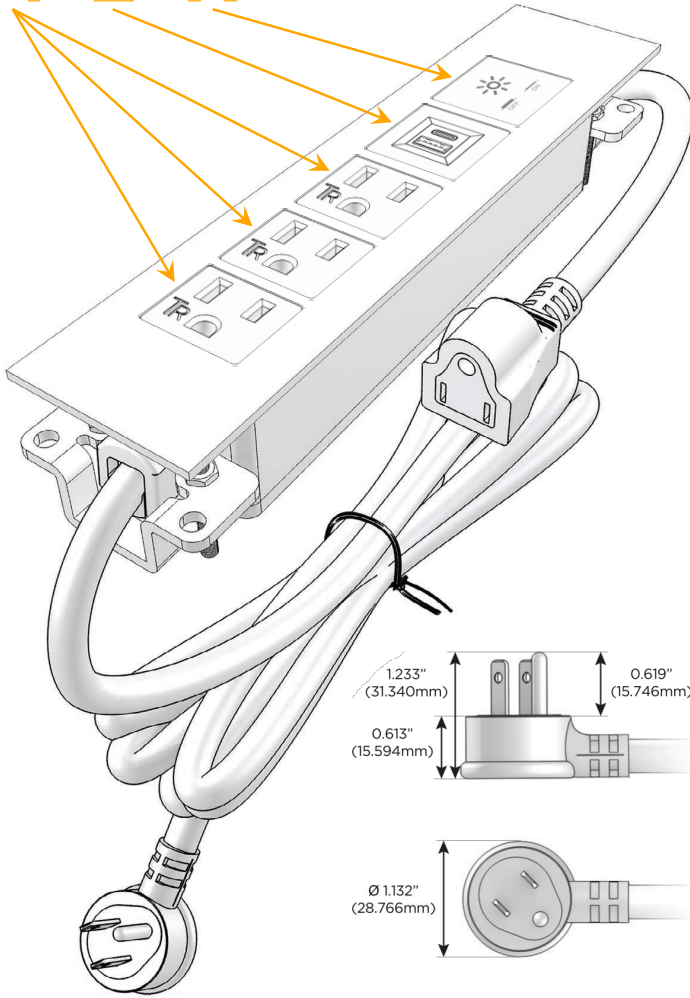

### Module/Port Options:

- A** Tamper Resistant AC Receptacle
- E** USB-A & USB-C (20W)
- M** Double USB-A (Fast Charging Ports - 18W)
- H** HDMI
- 6** CAT 6
- 12** RJ 12
- X** Switched AC
- Y** 3-Way Switch (Low Voltage)
- V** USB-C (45W High Speed Charging Port)
- S** USB-C (25W High Speed Charging Port)
- R** Switched AC (Rocker Switch)
- D** Dimmer Switch

### Plug:

Supplied with Low Profile Flat 45° Angle 120 VAC Plug

Optional Standard Straight 120 VAC Plug

Optional Straight 120 VAC Pass-through Plug

- CLEAN, COMPACT DESIGN
- STREAMLINED
- LOW PROFILE
- SIDE-EXITING CORDS
- PLUG & PLAY
- 6' AC CORD & PLUG (FLAT PLUG STANDARD)
- CUSTOMIZABLE CONFIGURATIONS AND FINISHES
- UL LISTED FOR MOUNTING IN FURNITURE
- 15A

## AC POWER & DATA CONNECTIVITY SOLUTION

M-POWER-5TW-AAAEX-CUATP

Specs:

**Modules/Ports:**

- A** Tamper Resistant AC Receptacle
- E** USB-A & USB-C (20W)
- X** Switched AC

**A E X**

Distributed by

Mormax Company, Inc.