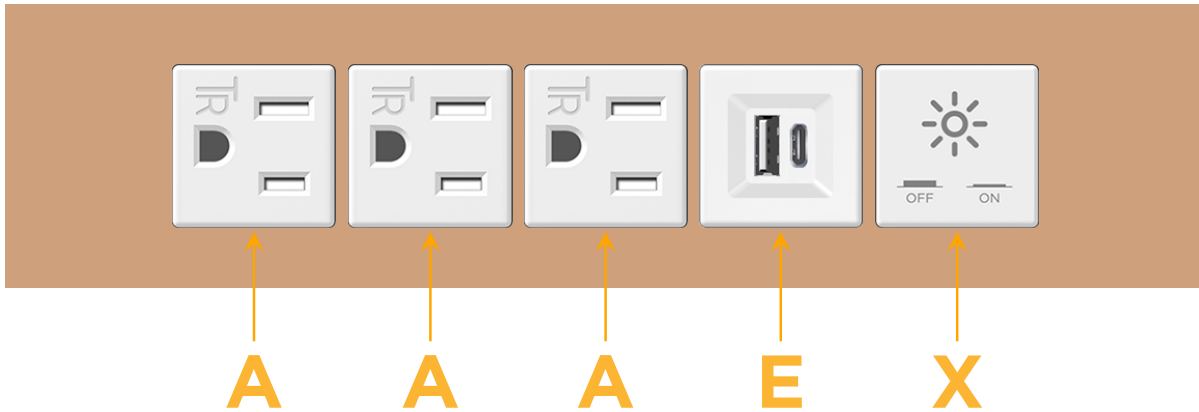

M-POWER-5T

AC POWER & DATA CONNECTIVITY SOLUTION

M-POWER-5TW-AAAEX-CUATP

Distributed by

Mormax Company, Inc.

8 Westchester Plaza

Elmsford, NY 10523

914-699-0101

sales@mormax.com

mormax.com

Metro Light & Power's line of power & data solutions offers sophisticated design elements combined with greater ease of installation. Streamlined and low-profile, enhanced by side-exiting cords, our outlets advance the industry with their cutting edge look and feel. We believe flexibility is key, and we provide a variety of mounting options, including the ability to mount in limited spaces. Our outlets are available in many finishes and configurations, in addition to a custom color and finish capability for our clients.

Trim Plate Finish: **COPPER (ABS)**

Custom Finishes Available

M-POWER-5TW-AAAEX-CUATP

Features:

Module/Port Options:

- **A** Tamper Resistant AC Receptacle
- **E** USB-A & USB-C (20W)
- **M** Double USB-A (Fast Charging Ports - 18W)
- **H** HDMI
- **6** CAT 6
- **12** RJ 12
- **X** Switched AC
- **Y** 3-Way Switch (Low Voltage)
- **V** USB-C (45W High Speed Charging Port)
- **S** USB-C (25W High Speed Charging Port)
- **R** Switched AC (Rocker Switch)
- **D** Dimmer Switch

Plug:

Supplied with Low Profile Flat 45° Angle 120 VAC Plug

Optional Standard Straight 120 VAC Plug

Optional Straight 120 VAC Pass-through Plug

- CLEAN, COMPACT DESIGN
- STREAMLINED
- LOW PROFILE
- SIDE-EXITING CORDS
- PLUG & PLAY
- 6' AC CORD & PLUG (FLAT PLUG STANDARD)
- CUSTOMIZABLE CONFIGURATIONS AND FINISHES
- UL LISTED FOR MOUNTING IN FURNITURE
- 15A