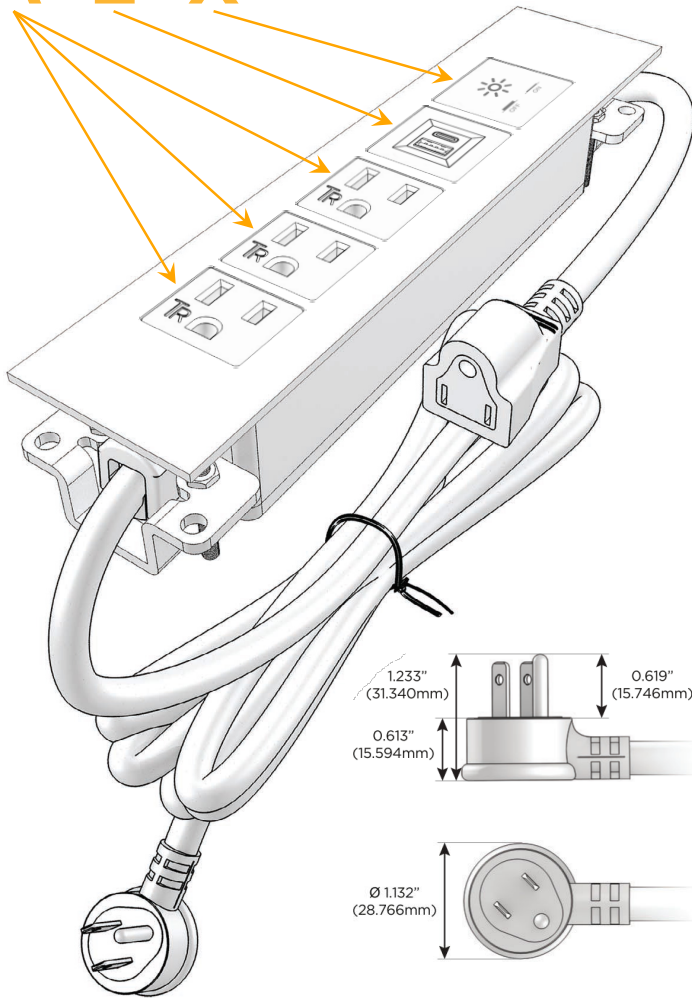

Trim Plate Finish: **CHROME (ABS)**

Custom Finishes Available

M-POWER-5TW-AAAEX-CRATP

Features:

Module/Port Options:

- A** Tamper Resistant AC Receptacle
- E** USB-A & USB-C (20W)
- M** Double USB-A (Fast Charging Ports - 18W)
- H** HDMI
- 6** CAT 6
- 12** RJ 12
- X** Switched AC
- Y** 3-Way Switch (Low Voltage)
- V** USB-C (45W High Speed Charging Port)
- S** USB-C (25W High Speed Charging Port)
- R** Switched AC (Rocker Switch)
- D** Dimmer Switch

Plug:

Supplied with Low Profile Flat 45° Angle 120 VAC Plug

Optional Standard Straight 120 VAC Plug

Optional Straight 120 VAC Pass-through Plug

- CLEAN, COMPACT DESIGN
- STREAMLINED
- LOW PROFILE
- SIDE-EXITING CORDS
- PLUG & PLAY
- 6' AC CORD & PLUG (FLAT PLUG STANDARD)
- CUSTOMIZABLE CONFIGURATIONS AND FINISHES
- UL LISTED FOR MOUNTING IN FURNITURE
- 15A

M-POWER-5T

AC POWER & DATA CONNECTIVITY SOLUTION

M-POWER-5TW-AAAEX-CRATP

Specs:

Modules/Ports:

- A** Tamper Resistant AC Receptacle
- E** USB-A & USB-C (20W)
- X** Switched AC

A E X

Distributed by