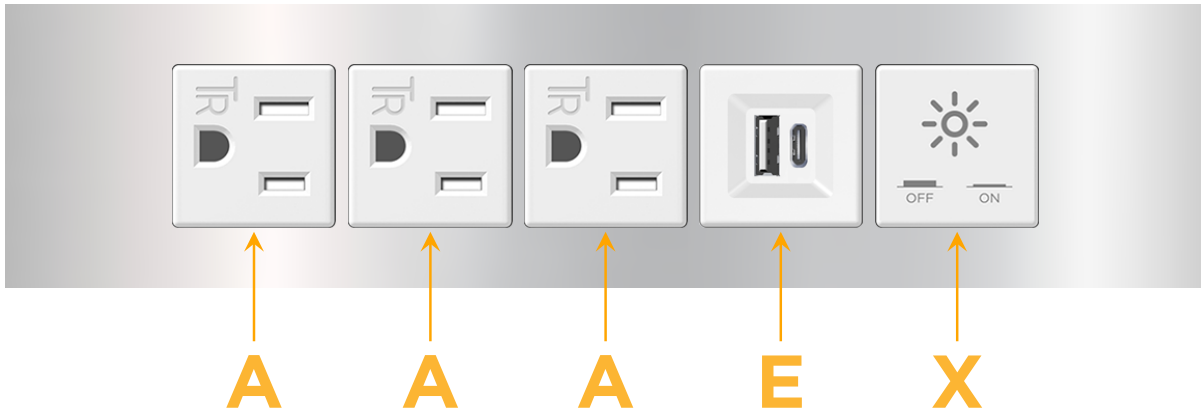

Trim Plate Finish: **CHROME (ABS)**

Custom Finishes Available

M-POWER-5TW-AAAEX-CRATP

Features:

Module/Port Options:

- A** Tamper Resistant AC Receptacle
- E** USB-A & USB-C (20W)
- M** Double USB-A (Fast Charging Ports - 18W)
- H** HDMI
- 6** CAT 6
- 12** RJ 12
- X** Switched AC
- Y** 3-Way Switch (Low Voltage)
- V** USB-C (45W High Speed Charging Port)
- S** USB-C (25W High Speed Charging Port)
- R** Switched AC (Rocker Switch)
- D** Dimmer Switch

Plug:

Supplied with Low Profile Flat 45° Angle 120 VAC Plug

Optional Standard Straight 120 VAC Plug

Optional Straight 120 VAC Pass-through Plug

- CLEAN, COMPACT DESIGN
- STREAMLINED
- LOW PROFILE
- SIDE-EXITING CORDS
- PLUG & PLAY
- 6' AC CORD & PLUG (FLAT PLUG STANDARD)
- CUSTOMIZABLE CONFIGURATIONS AND FINISHES
- UL LISTED FOR MOUNTING IN FURNITURE
- 15A

M-POWER-5T

AC POWER & DATA CONNECTIVITY SOLUTION

M-POWER-5TW-AAAEX-CRATP

Specs:

Modules/Ports:

- A** Tamper Resistant AC Receptacle
- E** USB-A & USB-C (20W)
- X** Switched AC

A E X

Distributed by