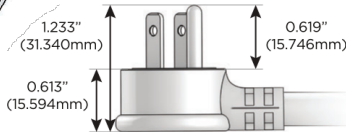

M-POWER-5T

AC POWER & DATA CONNECTIVITY SOLUTION

M-POWER-5TW-AAAEX-CRATP

Specs:

Modules/Ports:

- A** Tamper Resistant AC Receptacle
- E** USB-A & USB-C (20W)
- X** Switched AC

A E X

Distributed by