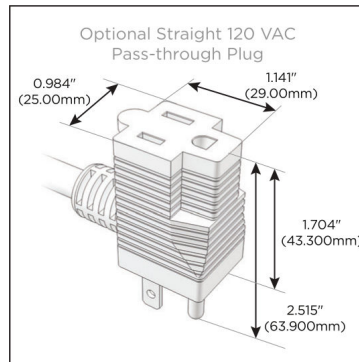

Trim Plate Finish: **CHROME (ABS)**

Custom Finishes Available

M-POWER-5TW-AAAEX-CRATP

Features:

Module/Port Options:

- A** Tamper Resistant AC Receptacle
- E** USB-A & USB-C (20W)
- M** Double USB-A (Fast Charging Ports - 18W)
- H** HDMI
- 6** CAT 6
- 12** RJ 12
- X** Switched AC
- Y** 3-Way Switch (Low Voltage)
- V** USB-C (45W High Speed Charging Port)
- S** USB-C (25W High Speed Charging Port)
- R** Switched AC (Rocker Switch)
- D** Dimmer Switch

Plug:

Supplied with Low Profile Flat 45° Angle 120 VAC Plug

Optional Standard Straight 120 VAC Plug

Optional Straight 120 VAC Pass-through Plug

- CLEAN, COMPACT DESIGN
- STREAMLINED
- LOW PROFILE
- SIDE-EXITING CORDS
- PLUG & PLAY
- 6' AC CORD & PLUG (FLAT PLUG STANDARD)
- CUSTOMIZABLE CONFIGURATIONS AND FINISHES
- UL LISTED FOR MOUNTING IN FURNITURE
- 15A

M-POWER-5T

AC POWER & DATA CONNECTIVITY SOLUTION

M-POWER-5TW-AAAEX-CRATP

Specs:

Modules/Ports:

- A** Tamper Resistant AC Receptacle
- E** USB-A & USB-C (20W)
- X** Switched AC

A E X

Distributed by