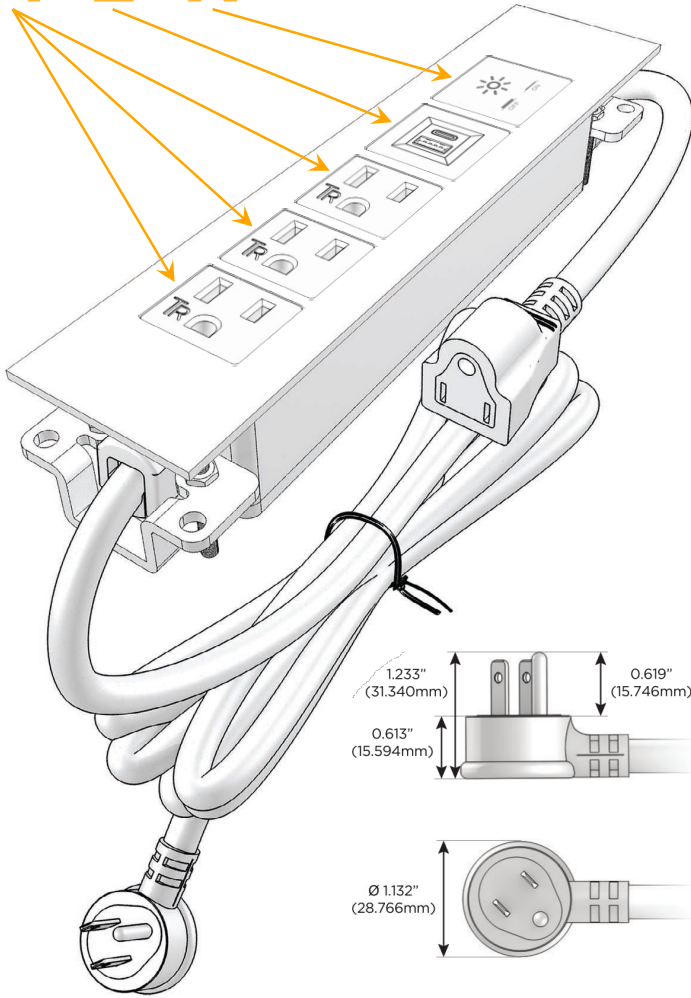

M-POWER-5T

AC POWER & DATA CONNECTIVITY SOLUTION

M-POWER-5TW-AAAEX-BZATP

Specs:

Modules/Ports:

- **A** Tamper Resistant AC Receptacle
- **E** USB-A & USB-C (20W)
- **X** Switched AC

A E X