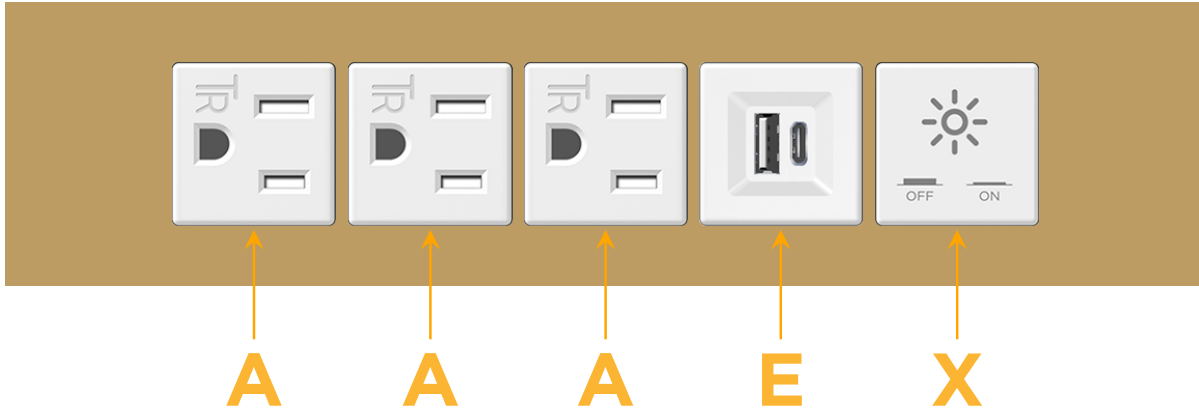

Trim Plate Finish: **STANDARD BRONZE (ABS)**

Custom Finishes Available

M-POWER-5TW-AAAEX-BZATP

Features:

**Module/Port Options:**

- A** Tamper Resistant AC Receptacle
- E** USB-A & USB-C (20W)
- M** Double USB-A (Fast Charging Ports - 18W)
- H** HDMI
- 6** CAT 6
- 12** RJ 12
- X** Switched AC
- Y** 3-Way Switch (Low Voltage)
- V** USB-C (45W High Speed Charging Port)
- S** USB-C (25W High Speed Charging Port)
- R** Switched AC (Rocker Switch)
- D** Dimmer Switch

### Modules/Ports:

- A** Tamper Resistant AC Receptacle
- E** USB-A & USB-C (20W)
- X** Switched AC