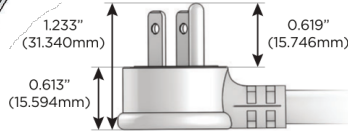

M-POWER-5T

AC POWER & DATA CONNECTIVITY SOLUTION

M-POWER-5TW-AAAEX-BZATP

Specs:

Modules/Ports:

- **A** Tamper Resistant AC Receptacle
- **E** USB-A & USB-C (20W)
- **X** Switched AC

A E X