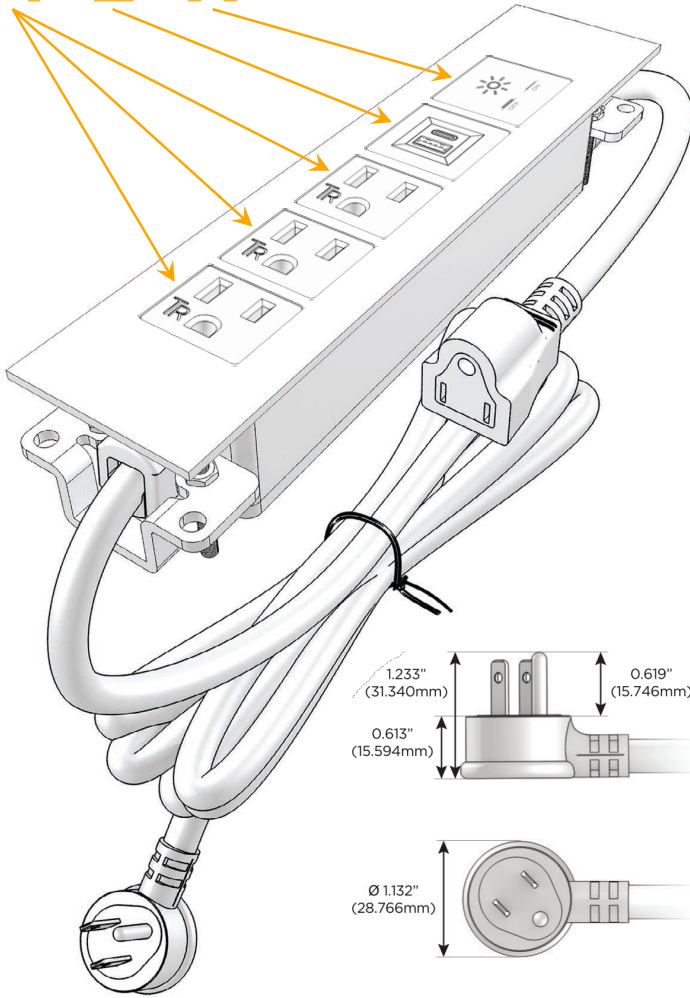

Trim Plate Finish: **ARCHITECTURAL BRONZE (ABS)**

Custom Finishes Available

M-POWER-5TW-AAAEX-BZ5ATP

Features:

Module/Port Options:

- A** Tamper Resistant AC Receptacle
- E** USB-A & USB-C (20W)
- M** Double USB-A (Fast Charging Ports - 18W)
- H** HDMI
- 6** CAT 6
- 12** RJ 12
- X** Switched AC
- Y** 3-Way Switch (Low Voltage)
- V** USB-C (45W High Speed Charging Port)
- S** USB-C (25W High Speed Charging Port)
- R** Switched AC (Rocker Switch)
- D** Dimmer Switch

Plug:

Supplied with Low Profile Flat 45° Angle 120 VAC Plug

Optional Standard Straight 120 VAC Plug

Optional Straight 120 VAC Pass-through Plug

- CLEAN, COMPACT DESIGN
- STREAMLINED
- LOW PROFILE
- SIDE-EXITING CORDS
- PLUG & PLAY
- 6' AC CORD & PLUG (FLAT PLUG STANDARD)
- CUSTOMIZABLE CONFIGURATIONS AND FINISHES
- UL LISTED FOR MOUNTING IN FURNITURE
- 15A

M-POWER-5T

AC POWER & DATA CONNECTIVITY SOLUTION

M-POWER-5TW-AAAEX-BZ5ATP

Specs:

Modules/Ports:

- A** Tamper Resistant AC Receptacle
- E** USB-A & USB-C (20W)
- X** Switched AC

A E X

Distributed by