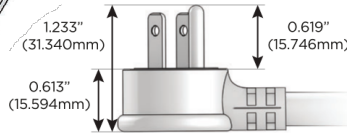

Plug:

Supplied with Low Profile Flat 45° Angle 120 VAC Plug

Optional Standard Straight 120 VAC Plug

Optional Straight 120 VAC Pass-through Plug

- CLEAN, COMPACT DESIGN
- STREAMLINED
- LOW PROFILE
- SIDE-EXITING CORDS
- PLUG & PLAY
- 6' AC CORD & PLUG (FLAT PLUG STANDARD)
- CUSTOMIZABLE CONFIGURATIONS AND FINISHES
- UL LISTED FOR MOUNTING IN FURNITURE
- 15A

M-POWER-5T

AC POWER & DATA CONNECTIVITY SOLUTION

M-POWER-5TW-AAAEX-BZ5ATP

Specs:

Modules/Ports:

- A** Tamper Resistant AC Receptacle
- E** USB-A & USB-C (20W)
- X** Switched AC

A E X

Distributed by