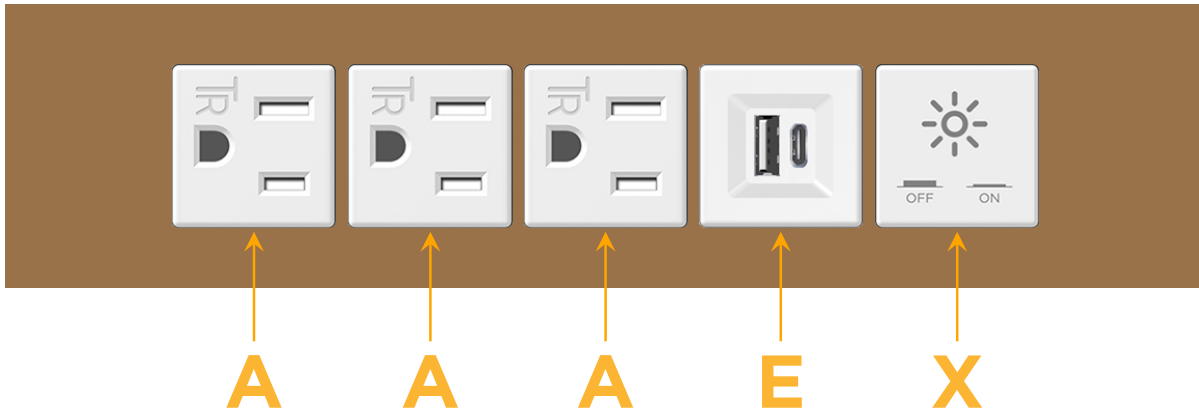

Trim Plate Finish: **ARCHITECTURAL BRONZE (ABS)**

Custom Finishes Available

M-POWER-5TW-AAAEX-BZ5ATP

Features:

Module/Port Options:

- A** Tamper Resistant AC Receptacle
- E** USB-A & USB-C (20W)
- M** Double USB-A (Fast Charging Ports - 18W)
- H** HDMI
- 6** CAT 6
- 12** RJ 12
- X** Switched AC
- Y** 3-Way Switch (Low Voltage)
- V** USB-C (45W High Speed Charging Port)
- S** USB-C (25W High Speed Charging Port)
- R** Switched AC (Rocker Switch)
- D** Dimmer Switch

Plug:

Supplied with Low Profile Flat 45° Angle 120 VAC Plug

Optional Standard Straight 120 VAC Plug

Optional Straight 120 VAC Pass-through Plug

- CLEAN, COMPACT DESIGN
- STREAMLINED
- LOW PROFILE
- SIDE-EXITING CORDS
- PLUG & PLAY
- 6' AC CORD & PLUG (FLAT PLUG STANDARD)
- CUSTOMIZABLE CONFIGURATIONS AND FINISHES
- UL LISTED FOR MOUNTING IN FURNITURE
- 15A

M-POWER-5T

AC POWER & DATA CONNECTIVITY SOLUTION

M-POWER-5TW-AAAEX-BZ5ATP

Specs:

Modules/Ports:

- A** Tamper Resistant AC Receptacle
- E** USB-A & USB-C (20W)
- X** Switched AC

A E X

Distributed by