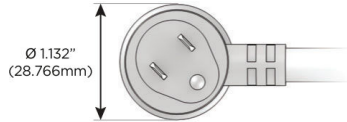

Plug:

Supplied with Low Profile Flat 45° Angle 120 VAC Plug

Optional Standard Straight 120 VAC Plug

Optional Straight 120 VAC Pass-through Plug

- CLEAN, COMPACT DESIGN
- STREAMLINED
- LOW PROFILE
- SIDE-EXITING CORDS
- PLUG & PLAY
- 6' AC CORD & PLUG (FLAT PLUG STANDARD)
- CUSTOMIZABLE CONFIGURATIONS AND FINISHES
- UL LISTED FOR MOUNTING IN FURNITURE
- 15A

M-POWER-5T

AC POWER & DATA CONNECTIVITY SOLUTION

M-POWER-5TW-AAAEX-BZ5AATP

Specs:

Modules/Ports:

- A** Tamper Resistant AC Receptacle
- E** USB-A & USB-C (20W)
- X** Switched AC

A E X

Distributed by