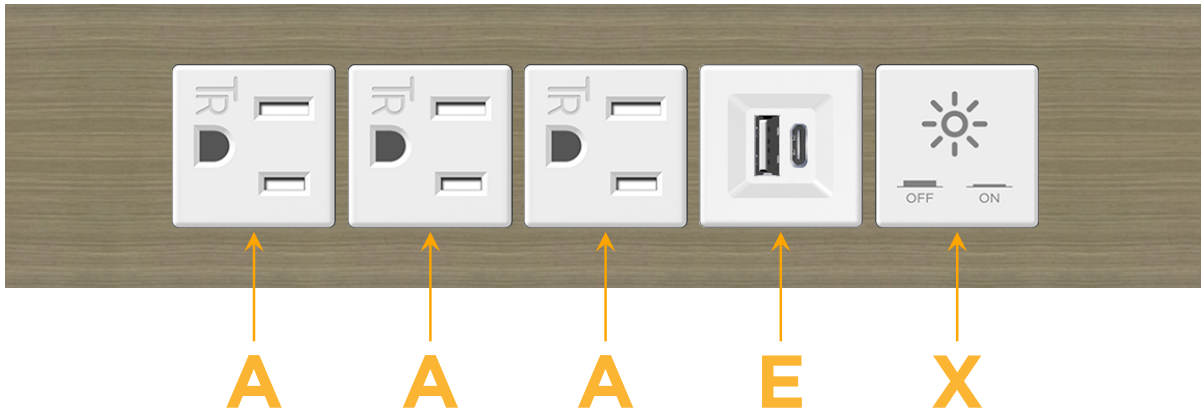

Trim Plate Finish: **ANTIQUED ARCHITECTURAL BRONZE (ABS)**

Custom Finishes Available

M-POWER-5TW-AAAEX-BZ5AATP

Features:

Module/Port Options:

- A** Tamper Resistant AC Receptacle
- E** USB-A & USB-C (20W)
- M** Double USB-A (Fast Charging Ports - 18W)
- H** HDMI
- 6** CAT 6
- 12** RJ 12
- X** Switched AC
- Y** 3-Way Switch (Low Voltage)
- V** USB-C (45W High Speed Charging Port)
- S** USB-C (25W High Speed Charging Port)
- R** Switched AC (Rocker Switch)
- D** Dimmer Switch

Plug:

Supplied with Low Profile Flat 45° Angle 120 VAC Plug

Optional Standard Straight 120 VAC Plug

Optional Straight 120 VAC Pass-through Plug

- CLEAN, COMPACT DESIGN
- STREAMLINED
- LOW PROFILE
- SIDE-EXITING CORDS
- PLUG & PLAY
- 6' AC CORD & PLUG (FLAT PLUG STANDARD)
- CUSTOMIZABLE CONFIGURATIONS AND FINISHES
- UL LISTED FOR MOUNTING IN FURNITURE
- 15A

M-POWER-5T

AC POWER & DATA CONNECTIVITY SOLUTION

M-POWER-5TW-AAAEX-BZ5AATP

Specs:

Modules/Ports:

- A** Tamper Resistant AC Receptacle
- E** USB-A & USB-C (20W)
- X** Switched AC

A E X

Distributed by