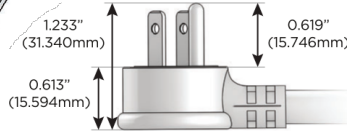

M-POWER-5T

AC POWER & DATA CONNECTIVITY SOLUTION

M-POWER-5TW-AAAEX-BZ5AATP

Specs:

Modules/Ports:

- A** Tamper Resistant AC Receptacle
- E** USB-A & USB-C (20W)
- X** Switched AC

A E X

Distributed by