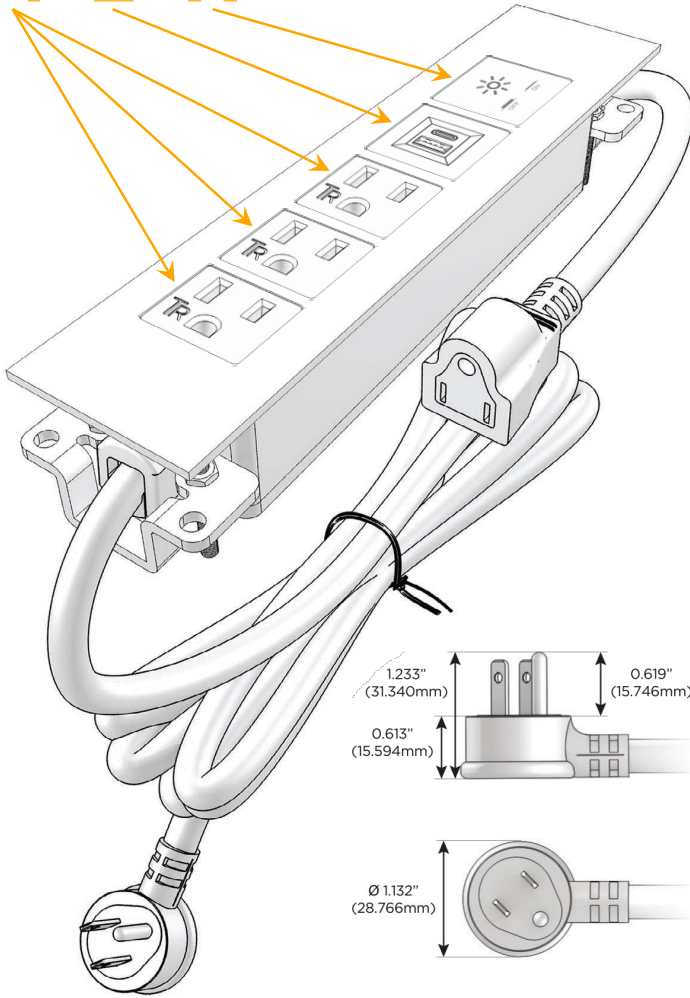

Trim Plate Finish: **ANTIQUED ARCHITECTURAL BRONZE (ABS)**

Custom Finishes Available

M-POWER-5TW-AAAEX-BZ5AATP

Features:

Module/Port Options:

- A** Tamper Resistant AC Receptacle
- E** USB-A & USB-C (20W)
- M** Double USB-A (Fast Charging Ports - 18W)
- H** HDMI
- 6** CAT 6
- 12** RJ 12
- X** Switched AC
- Y** 3-Way Switch (Low Voltage)
- V** USB-C (45W High Speed Charging Port)
- S** USB-C (25W High Speed Charging Port)
- R** Switched AC (Rocker Switch)
- D** Dimmer Switch

Plug:

Supplied with Low Profile Flat 45° Angle 120 VAC Plug

Optional Standard Straight 120 VAC Plug

Optional Straight 120 VAC Pass-through Plug

- CLEAN, COMPACT DESIGN
- STREAMLINED
- LOW PROFILE
- SIDE-EXITING CORDS
- PLUG & PLAY
- 6' AC CORD & PLUG (FLAT PLUG STANDARD)
- CUSTOMIZABLE CONFIGURATIONS AND FINISHES
- UL LISTED FOR MOUNTING IN FURNITURE
- 15A

M-POWER-5T

AC POWER & DATA CONNECTIVITY SOLUTION

M-POWER-5TW-AAAEX-BZ5AATP

Specs:

Modules/Ports:

- A** Tamper Resistant AC Receptacle
- E** USB-A & USB-C (20W)
- X** Switched AC

A E X

Distributed by