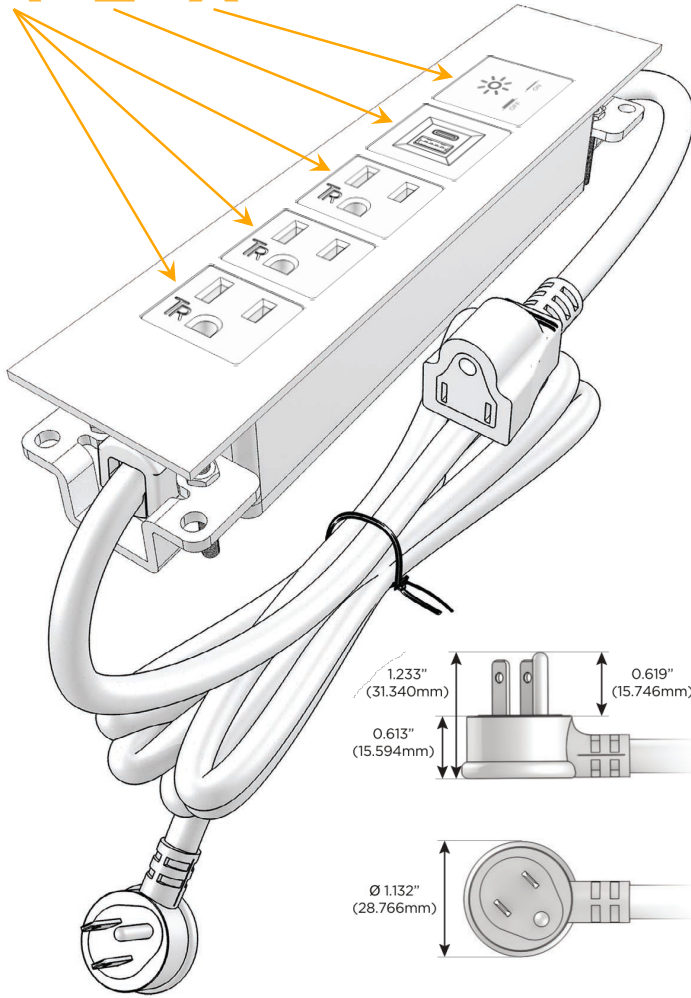

Trim Plate Finish: **SOLID BRONZE BRUSHED**

Custom Finishes Available

M-POWER-5TW-AAAEX-BZ4TP

Features:

Module/Port Options:

- A** Tamper Resistant AC Receptacle
- E** USB-A & USB-C (20W)
- M** Double USB-A (Fast Charging Ports - 18W)
- H** HDMI
- 6** CAT 6
- 12** RJ 12
- X** Switched AC
- Y** 3-Way Switch (Low Voltage)
- V** USB-C (45W High Speed Charging Port)
- S** USB-C (25W High Speed Charging Port)
- R** Switched AC (Rocker Switch)
- D** Dimmer Switch

Plug:

Supplied with Low Profile Flat 45° Angle 120 VAC Plug

Optional Standard Straight 120 VAC Plug

Optional Straight 120 VAC Pass-through Plug

- CLEAN, COMPACT DESIGN
- STREAMLINED
- LOW PROFILE
- SIDE-EXITING CORDS
- PLUG & PLAY
- 6' AC CORD & PLUG (FLAT PLUG STANDARD)
- CUSTOMIZABLE CONFIGURATIONS AND FINISHES
- UL LISTED FOR MOUNTING IN FURNITURE
- 15A

M-POWER-5T

AC POWER & DATA CONNECTIVITY SOLUTION

M-POWER-5TW-AAAEX-BZ4TP

Specs:

Modules/Ports:

- A** Tamper Resistant AC Receptacle
- E** USB-A & USB-C (20W)
- X** Switched AC

A E X

Distributed by