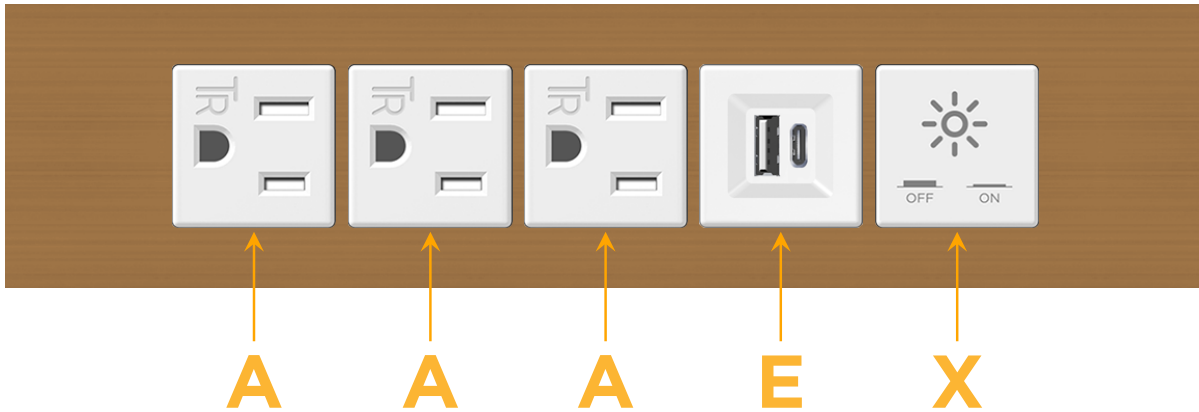

Trim Plate Finish: **SOLID BRONZE BRUSHED**

Custom Finishes Available

M-POWER-5TW-AAAEX-BZ4TP

Features:

Module/Port Options:

- A** Tamper Resistant AC Receptacle
- E** USB-A & USB-C (20W)
- M** Double USB-A (Fast Charging Ports - 18W)
- H** HDMI
- 6** CAT 6
- 12** RJ 12
- X** Switched AC
- Y** 3-Way Switch (Low Voltage)
- V** USB-C (45W High Speed Charging Port)
- S** USB-C (25W High Speed Charging Port)
- R** Switched AC (Rocker Switch)
- D** Dimmer Switch

Plug:

Supplied with Low Profile Flat 45° Angle 120 VAC Plug

Optional Standard Straight 120 VAC Plug

Optional Straight 120 VAC Pass-through Plug

- CLEAN, COMPACT DESIGN
- STREAMLINED
- LOW PROFILE
- SIDE-EXITING CORDS
- PLUG & PLAY
- 6' AC CORD & PLUG (FLAT PLUG STANDARD)
- CUSTOMIZABLE CONFIGURATIONS AND FINISHES
- UL LISTED FOR MOUNTING IN FURNITURE
- 15A

M-POWER-5T

AC POWER & DATA CONNECTIVITY SOLUTION

M-POWER-5TW-AAAEX-BZ4TP

Specs:

Modules/Ports:

- A** Tamper Resistant AC Receptacle
- E** USB-A & USB-C (20W)
- X** Switched AC

A E X

Distributed by