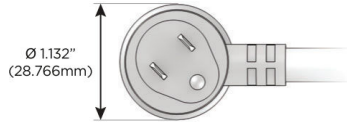

Plug:

Supplied with Low Profile Flat 45° Angle 120 VAC Plug

Optional Standard Straight 120 VAC Plug

Optional Straight 120 VAC Pass-through Plug

- CLEAN, COMPACT DESIGN
- STREAMLINED
- LOW PROFILE
- SIDE-EXITING CORDS
- PLUG & PLAY
- 6' AC CORD & PLUG (FLAT PLUG STANDARD)
- CUSTOMIZABLE CONFIGURATIONS AND FINISHES
- UL LISTED FOR MOUNTING IN FURNITURE
- 15A

M-POWER-5T

AC POWER & DATA CONNECTIVITY SOLUTION

M-POWER-5TW-AAAEX-BZ4TP

Specs:

Modules/Ports:

- A** Tamper Resistant AC Receptacle
- E** USB-A & USB-C (20W)
- X** Switched AC

A E X

Distributed by