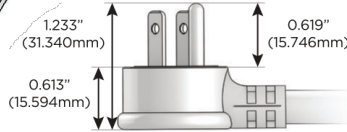

M-POWER-5T

AC POWER & DATA CONNECTIVITY SOLUTION

M-POWER-5TW-AAAEX-BZ4TP

Specs:

Modules/Ports:

- A** Tamper Resistant AC Receptacle
- E** USB-A & USB-C (20W)
- X** Switched AC

A E X

Distributed by