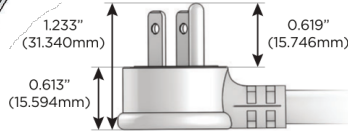

Plug:

Supplied with Low Profile Flat 45° Angle 120 VAC Plug

Optional Standard Straight 120 VAC Plug

Optional Straight 120 VAC Pass-through Plug

- CLEAN, COMPACT DESIGN
- STREAMLINED
- LOW PROFILE
- SIDE-EXITING CORDS
- PLUG & PLAY
- 6' AC CORD & PLUG (FLAT PLUG STANDARD)
- CUSTOMIZABLE CONFIGURATIONS AND FINISHES
- UL LISTED FOR MOUNTING IN FURNITURE
- 15A

M-POWER-5T

AC POWER & DATA CONNECTIVITY SOLUTION

M-POWER-5TW-AAAEX-BRATP

Specs:

Modules/Ports:

- A** Tamper Resistant AC Receptacle
- E** USB-A & USB-C (20W)
- X** Switched AC

A E X

Distributed by