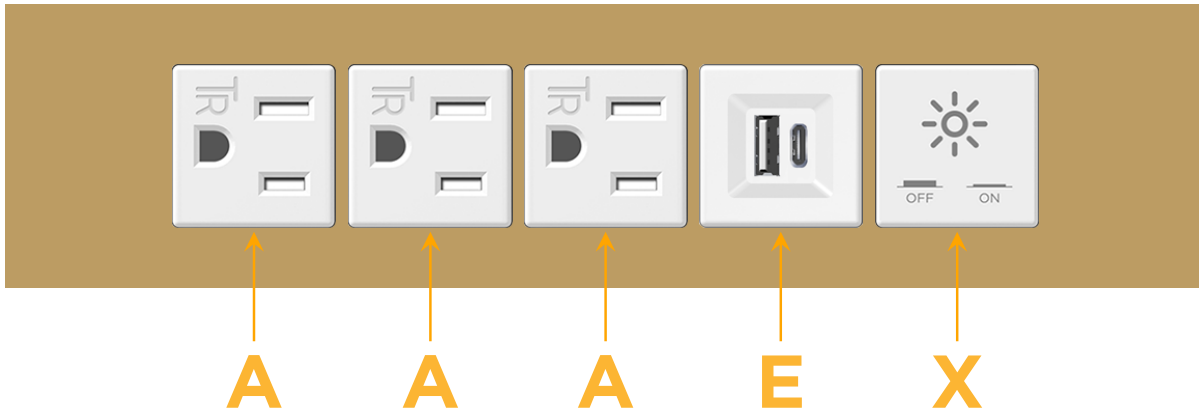

Trim Plate Finish: **BRASS (ABS)**

Custom Finishes Available

M-POWER-5TW-AAAEX-BRATP

Features:

Module/Port Options:

- A** Tamper Resistant AC Receptacle
- E** USB-A & USB-C (20W)
- M** Double USB-A (Fast Charging Ports - 18W)
- H** HDMI
- 6** CAT 6
- 12** RJ 12
- X** Switched AC
- Y** 3-Way Switch (Low Voltage)
- V** USB-C (45W High Speed Charging Port)
- S** USB-C (25W High Speed Charging Port)
- R** Switched AC (Rocker Switch)
- D** Dimmer Switch

Plug:

Supplied with Low Profile Flat 45° Angle 120 VAC Plug

Optional Standard Straight 120 VAC Plug

Optional Straight 120 VAC Pass-through Plug

- CLEAN, COMPACT DESIGN
- STREAMLINED
- LOW PROFILE
- SIDE-EXITING CORDS
- PLUG & PLAY
- 6' AC CORD & PLUG (FLAT PLUG STANDARD)
- CUSTOMIZABLE CONFIGURATIONS AND FINISHES
- UL LISTED FOR MOUNTING IN FURNITURE
- 15A

M-POWER-5T

AC POWER & DATA CONNECTIVITY SOLUTION

M-POWER-5TW-AAAEX-BRATP

Specs:

Modules/Ports:

- A** Tamper Resistant AC Receptacle
- E** USB-A & USB-C (20W)
- X** Switched AC

A E X

Distributed by