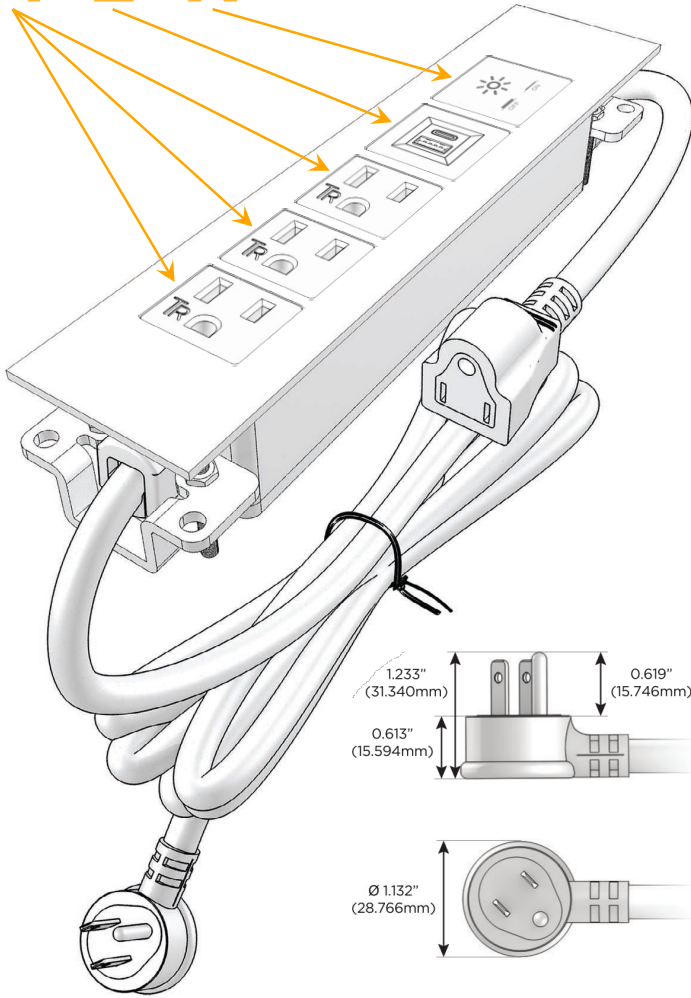

Trim Plate Finish: **BRASS (ABS)**

Custom Finishes Available

M-POWER-5TW-AAAEX-BRATP

Features:

Module/Port Options:

- A** Tamper Resistant AC Receptacle
- E** USB-A & USB-C (20W)
- M** Double USB-A (Fast Charging Ports - 18W)
- H** HDMI
- 6** CAT 6
- 12** RJ 12
- X** Switched AC
- Y** 3-Way Switch (Low Voltage)
- V** USB-C (45W High Speed Charging Port)
- S** USB-C (25W High Speed Charging Port)
- R** Switched AC (Rocker Switch)
- D** Dimmer Switch

Plug:

Supplied with Low Profile Flat 45° Angle 120 VAC Plug

Optional Standard Straight 120 VAC Plug

Optional Straight 120 VAC Pass-through Plug

- CLEAN, COMPACT DESIGN
- STREAMLINED
- LOW PROFILE
- SIDE-EXITING CORDS
- PLUG & PLAY
- 6' AC CORD & PLUG (FLAT PLUG STANDARD)
- CUSTOMIZABLE CONFIGURATIONS AND FINISHES
- UL LISTED FOR MOUNTING IN FURNITURE
- 15A

M-POWER-5T

AC POWER & DATA CONNECTIVITY SOLUTION

M-POWER-5TW-AAAEX-BRATP

Specs:

Modules/Ports:

- A** Tamper Resistant AC Receptacle
- E** USB-A & USB-C (20W)
- X** Switched AC

A E X

Distributed by