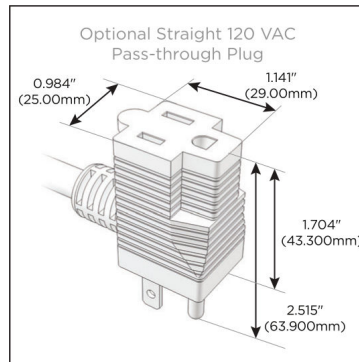

Plug:

Supplied with Low Profile Flat 45° Angle 120 VAC Plug

Optional Standard Straight 120 VAC Plug

Optional Straight 120 VAC Pass-through Plug

- CLEAN, COMPACT DESIGN
- STREAMLINED
- LOW PROFILE
- SIDE-EXITING CORDS
- PLUG & PLAY
- 6' AC CORD & PLUG (FLAT PLUG STANDARD)
- CUSTOMIZABLE CONFIGURATIONS AND FINISHES
- UL LISTED FOR MOUNTING IN FURNITURE
- 15A

M-POWER-5T

AC POWER & DATA CONNECTIVITY SOLUTION

M-POWER-5TW-AAAEX-BRAATP

Specs:

Modules/Ports:

- A** Tamper Resistant AC Receptacle
- E** USB-A & USB-C (20W)
- X** Switched AC

A E X

Distributed by