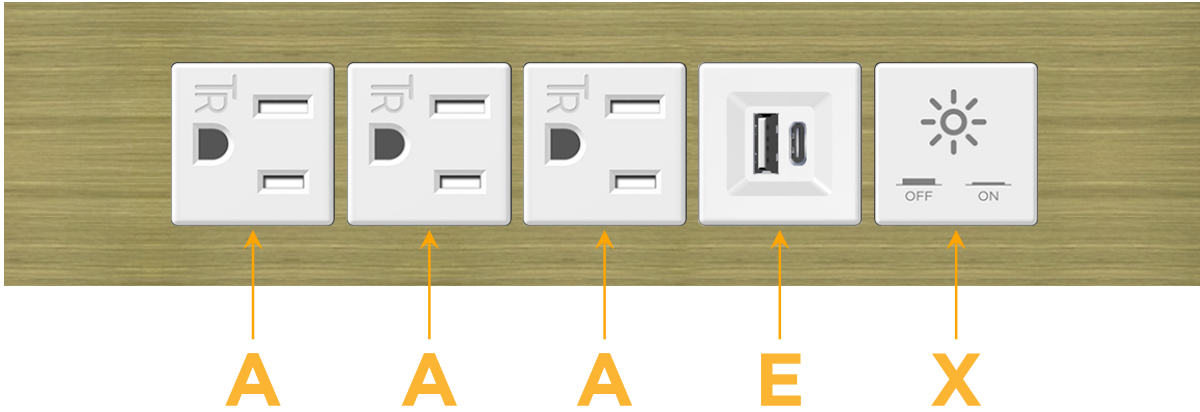

Trim Plate Finish: **BRASS ANTIQUED (ABS)**

Custom Finishes Available

M-POWER-5TW-AAAEX-BRAATP

Features:

Module/Port Options:

- A** Tamper Resistant AC Receptacle
- E** USB-A & USB-C (20W)
- M** Double USB-A (Fast Charging Ports - 18W)
- H** HDMI
- 6** CAT 6
- 12** RJ 12
- X** Switched AC
- Y** 3-Way Switch (Low Voltage)
- V** USB-C (45W High Speed Charging Port)
- S** USB-C (25W High Speed Charging Port)
- R** Switched AC (Rocker Switch)
- D** Dimmer Switch

Plug:

Supplied with Low Profile Flat 45° Angle 120 VAC Plug

Optional Standard Straight 120 VAC Plug

Optional Straight 120 VAC Pass-through Plug

- CLEAN, COMPACT DESIGN
- STREAMLINED
- LOW PROFILE
- SIDE-EXITING CORDS
- PLUG & PLAY
- 6' AC CORD & PLUG (FLAT PLUG STANDARD)
- CUSTOMIZABLE CONFIGURATIONS AND FINISHES
- UL LISTED FOR MOUNTING IN FURNITURE
- 15A

M-POWER-5T

AC POWER & DATA CONNECTIVITY SOLUTION

M-POWER-5TW-AAAEX-BRAATP

Specs:

Modules/Ports:

- A** Tamper Resistant AC Receptacle
- E** USB-A & USB-C (20W)
- X** Switched AC

A E X

Distributed by