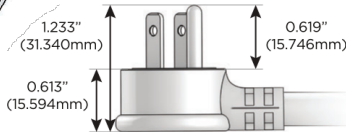

M-POWER-5T

AC POWER & DATA CONNECTIVITY SOLUTION

M-POWER-5TW-AAAEX-BRAATP

Specs:

Modules/Ports:

- A** Tamper Resistant AC Receptacle
- E** USB-A & USB-C (20W)
- X** Switched AC

A E X

Distributed by