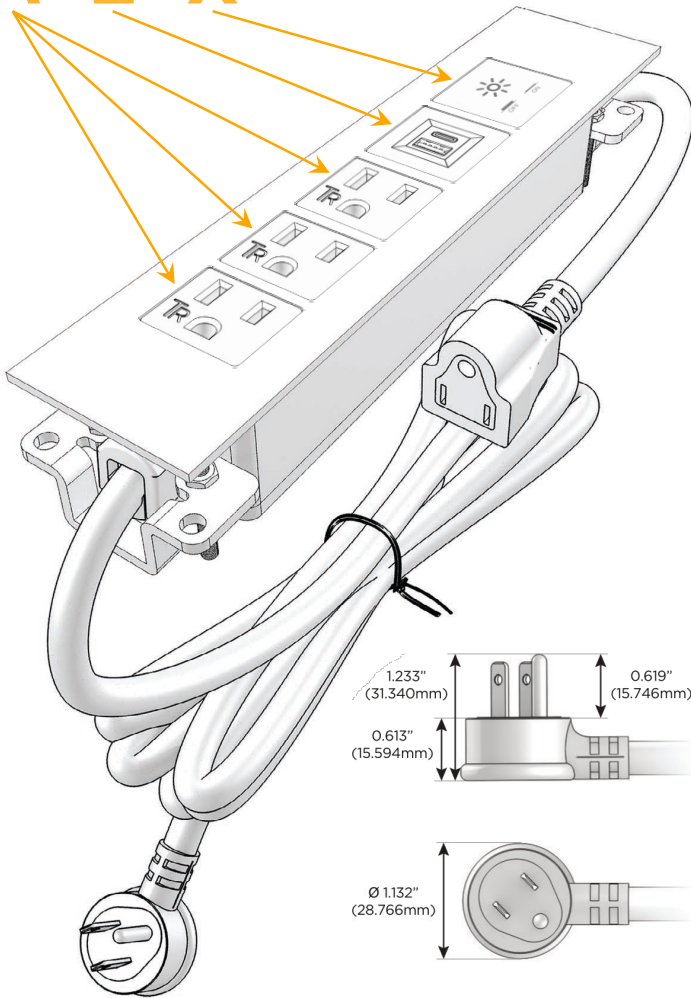

Trim Plate Finish: **BRASS ANTIQUED (ABS)**

Custom Finishes Available

M-POWER-5TW-AAAEX-BRAATP

Features:

Module/Port Options:

- A** Tamper Resistant AC Receptacle
- E** USB-A & USB-C (20W)
- M** Double USB-A (Fast Charging Ports - 18W)
- H** HDMI
- 6** CAT 6
- 12** RJ 12
- X** Switched AC
- Y** 3-Way Switch (Low Voltage)
- V** USB-C (45W High Speed Charging Port)
- S** USB-C (25W High Speed Charging Port)
- R** Switched AC (Rocker Switch)
- D** Dimmer Switch

Plug:

Supplied with Low Profile Flat 45° Angle 120 VAC Plug

Optional Standard Straight 120 VAC Plug

Optional Straight 120 VAC Pass-through Plug

- CLEAN, COMPACT DESIGN
- STREAMLINED
- LOW PROFILE
- SIDE-EXITING CORDS
- PLUG & PLAY
- 6' AC CORD & PLUG (FLAT PLUG STANDARD)
- CUSTOMIZABLE CONFIGURATIONS AND FINISHES
- UL LISTED FOR MOUNTING IN FURNITURE
- 15A

M-POWER-5T

AC POWER & DATA CONNECTIVITY SOLUTION

M-POWER-5TW-AAAEX-BRAATP

Specs:

Modules/Ports:

- A** Tamper Resistant AC Receptacle
- E** USB-A & USB-C (20W)
- X** Switched AC

A E X

Distributed by