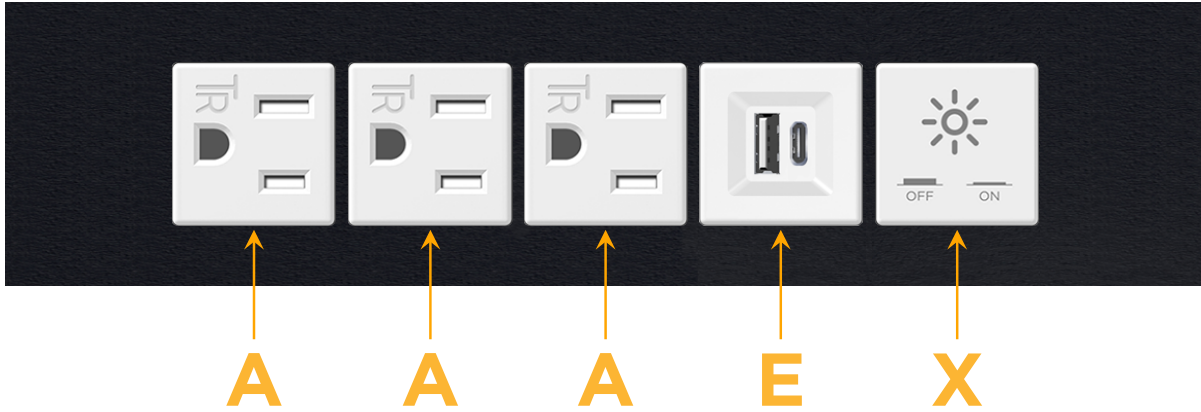

Trim Plate Finish: **SATIN BLACK (ABS)**

Custom Finishes Available

M-POWER-5TW-AAAEX-B2ATP

Features:

Module/Port Options:

- A** Tamper Resistant AC Receptacle
- E** USB-A & USB-C (20W)
- M** Double USB-A (Fast Charging Ports - 18W)
- H** HDMI
- 6** CAT 6
- 12** RJ 12
- X** Switched AC
- Y** 3-Way Switch (Low Voltage)
- V** USB-C (45W High Speed Charging Port)
- S** USB-C (25W High Speed Charging Port)
- R** Switched AC (Rocker Switch)
- D** Dimmer Switch

Plug:

Supplied with Low Profile Flat 45° Angle 120 VAC Plug

Optional Standard Straight 120 VAC Plug

Optional Straight 120 VAC Pass-through Plug

- CLEAN, COMPACT DESIGN
- STREAMLINED
- LOW PROFILE
- SIDE-EXITING CORDS
- PLUG & PLAY
- 6' AC CORD & PLUG (FLAT PLUG STANDARD)
- CUSTOMIZABLE CONFIGURATIONS AND FINISHES
- UL LISTED FOR MOUNTING IN FURNITURE
- 15A

M-POWER-5T

AC POWER & DATA CONNECTIVITY SOLUTION

M-POWER-5TW-AAAEX-B2ATP

Specs:

Modules/Ports:

- A** Tamper Resistant AC Receptacle
- E** USB-A & USB-C (20W)
- X** Switched AC

A E X

Distributed by