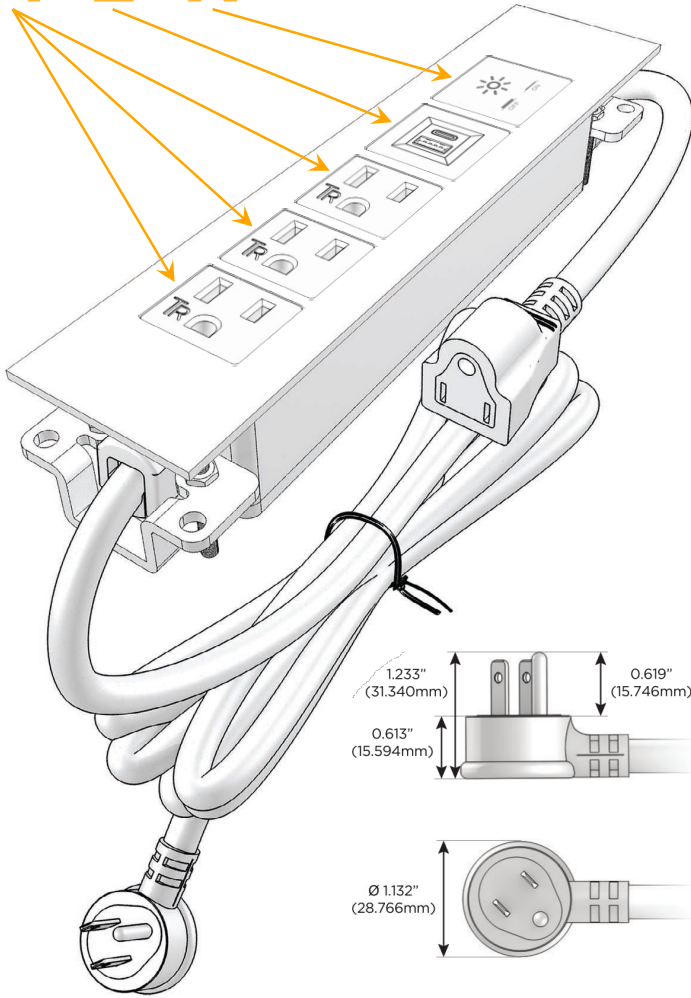

Trim Plate Finish: **SATIN BLACK (ABS)**

Custom Finishes Available

M-POWER-5TW-AAAEX-B2ATP

Features:

Module/Port Options:

- A** Tamper Resistant AC Receptacle
- E** USB-A & USB-C (20W)
- M** Double USB-A (Fast Charging Ports - 18W)
- H** HDMI
- 6** CAT 6
- 12** RJ 12
- X** Switched AC
- Y** 3-Way Switch (Low Voltage)
- V** USB-C (45W High Speed Charging Port)
- S** USB-C (25W High Speed Charging Port)
- R** Switched AC (Rocker Switch)
- D** Dimmer Switch

Plug:

Supplied with Low Profile Flat 45° Angle 120 VAC Plug

Optional Standard Straight 120 VAC Plug

Optional Straight 120 VAC Pass-through Plug

- CLEAN, COMPACT DESIGN
- STREAMLINED
- LOW PROFILE
- SIDE-EXITING CORDS
- PLUG & PLAY
- 6' AC CORD & PLUG (FLAT PLUG STANDARD)
- CUSTOMIZABLE CONFIGURATIONS AND FINISHES
- UL LISTED FOR MOUNTING IN FURNITURE
- 15A

M-POWER-5T

AC POWER & DATA CONNECTIVITY SOLUTION

M-POWER-5TW-AAAEX-B2ATP

Specs:

Modules/Ports:

- A** Tamper Resistant AC Receptacle
- E** USB-A & USB-C (20W)
- X** Switched AC

A E X

Distributed by