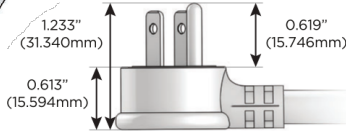

M-POWER-5T

AC POWER & DATA CONNECTIVITY SOLUTION

M-POWER-5TW-AAAEX-B2ATP

Specs:

Modules/Ports:

- A** Tamper Resistant AC Receptacle
- E** USB-A & USB-C (20W)
- X** Switched AC

A E X

Distributed by