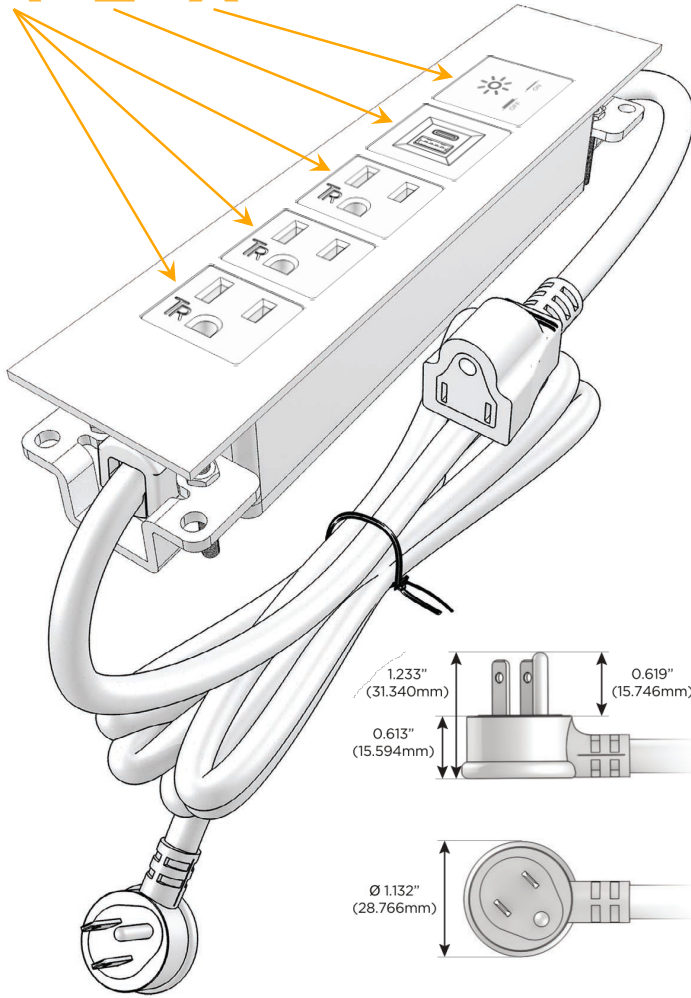

Trim Plate Finish: **SPECIAL ANTIQUE BRONZE (ABS)**

Custom Finishes Available

M-POWER-5TW-AAAEX-APATP

Features:

Module/Port Options:

- A** Tamper Resistant AC Receptacle
- E** USB-A & USB-C (20W)
- M** Double USB-A (Fast Charging Ports - 18W)
- H** HDMI
- 6** CAT 6
- 12** RJ 12
- X** Switched AC
- Y** 3-Way Switch (Low Voltage)
- V** USB-C (45W High Speed Charging Port)
- S** USB-C (25W High Speed Charging Port)
- R** Switched AC (Rocker Switch)
- D** Dimmer Switch

Plug:

Supplied with Low Profile Flat 45° Angle 120 VAC Plug

Optional Standard Straight 120 VAC Plug

Optional Straight 120 VAC Pass-through Plug

- CLEAN, COMPACT DESIGN
- STREAMLINED
- LOW PROFILE
- SIDE-EXITING CORDS
- PLUG & PLAY
- 6' AC CORD & PLUG (FLAT PLUG STANDARD)
- CUSTOMIZABLE CONFIGURATIONS AND FINISHES
- UL LISTED FOR MOUNTING IN FURNITURE
- 15A

M-POWER-5T

AC POWER & DATA CONNECTIVITY SOLUTION

M-POWER-5TW-AAAEX-APATP

Specs:

Modules/Ports:

- A** Tamper Resistant AC Receptacle
- E** USB-A & USB-C (20W)
- X** Switched AC

A E X

Distributed by