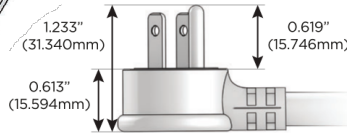

Plug:

Supplied with Low Profile Flat 45° Angle 120 VAC Plug

Optional Standard Straight 120 VAC Plug

Optional Straight 120 VAC Pass-through Plug

- CLEAN, COMPACT DESIGN
- STREAMLINED
- LOW PROFILE
- SIDE-EXITING CORDS
- PLUG & PLAY
- 6' AC CORD & PLUG (FLAT PLUG STANDARD)
- CUSTOMIZABLE CONFIGURATIONS AND FINISHES
- UL LISTED FOR MOUNTING IN FURNITURE
- 15A

M-POWER-5T

AC POWER & DATA CONNECTIVITY SOLUTION

M-POWER-5TW-AAAEX-APATP

Specs:

Modules/Ports:

- A** Tamper Resistant AC Receptacle
- E** USB-A & USB-C (20W)
- X** Switched AC

A E X

Distributed by