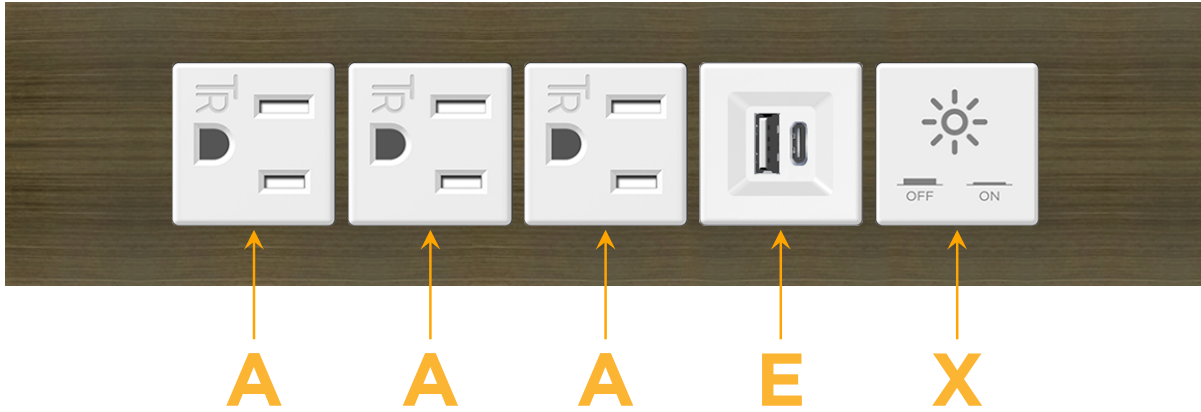

Trim Plate Finish: **SPECIAL ANTIQUE BRONZE (ABS)**

Custom Finishes Available

M-POWER-5TW-AAAEX-APATP

Features:

Module/Port Options:

- A** Tamper Resistant AC Receptacle
- E** USB-A & USB-C (20W)
- M** Double USB-A (Fast Charging Ports - 18W)
- H** HDMI
- 6** CAT 6
- 12** RJ 12
- X** Switched AC
- Y** 3-Way Switch (Low Voltage)
- V** USB-C (45W High Speed Charging Port)
- S** USB-C (25W High Speed Charging Port)
- R** Switched AC (Rocker Switch)
- D** Dimmer Switch

Plug:

Supplied with Low Profile Flat 45° Angle 120 VAC Plug

Optional Standard Straight 120 VAC Plug

Optional Straight 120 VAC Pass-through Plug

- CLEAN, COMPACT DESIGN
- STREAMLINED
- LOW PROFILE
- SIDE-EXITING CORDS
- PLUG & PLAY
- 6' AC CORD & PLUG (FLAT PLUG STANDARD)
- CUSTOMIZABLE CONFIGURATIONS AND FINISHES
- UL LISTED FOR MOUNTING IN FURNITURE
- 15A

M-POWER-5T

AC POWER & DATA CONNECTIVITY SOLUTION

M-POWER-5TW-AAAEX-APATP

Specs:

Modules/Ports:

- A** Tamper Resistant AC Receptacle
- E** USB-A & USB-C (20W)
- X** Switched AC

A E X

Distributed by