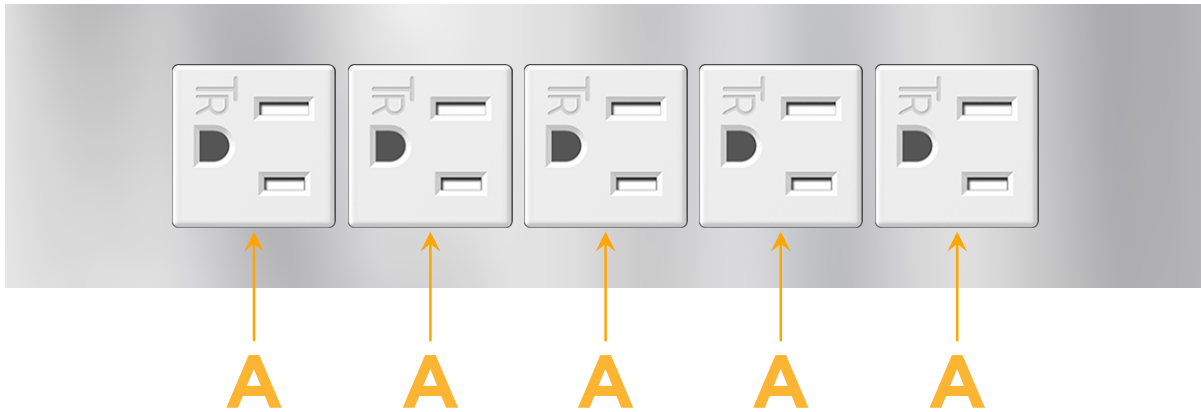

M-POWER-5T

AC POWER & DATA CONNECTIVITY SOLUTION

M-POWER-5TW-AAAAA-SS8TP

Distributed by

Mormax Company, Inc.

8 Westchester Plaza

Elmsford, NY 10523

914-699-0101

sales@mormax.com

mormax.com

Metro Light & Power's line of power & data solutions offers sophisticated design elements combined with greater ease of installation. Streamlined and low-profile, enhanced by side-exiting cords, our outlets advance the industry with their cutting edge look and feel. We believe flexibility is key, and we provide a variety of mounting options, including the ability to mount in limited spaces. Our outlets are available in many finishes and configurations, in addition to a custom color and finish capability for our clients.

Trim Plate Finish: **STAINLESS STEEL MIRROR FINISH**

Custom Finishes Available

M-POWER-5TW-AAAAA-SS8TP

Features:

Module/Port Options:

- **A** Tamper Resistant AC Receptacle
- **E** USB-A & USB-C (20W)
- **M** Double USB-A (Fast Charging Ports - 18W)
- **H** HDMI
- **6** CAT 6
- **12** RJ 12
- **X** Switched AC
- **Y** 3-Way Switch (Low Voltage)
- **V** USB-C (45W High Speed Charging Port)
- **S** USB-C (25W High Speed Charging Port)
- **R** Switched AC (Rocker Switch)
- **D** Dimmer Switch

Plug:

Supplied with Low Profile Flat 45° Angle 120 VAC Plug

Optional Standard Straight 120 VAC Plug

Optional Straight 120 VAC Pass-through Plug

- CLEAN, COMPACT DESIGN
- STREAMLINED
- LOW PROFILE
- SIDE-EXITING CORDS
- PLUG & PLAY
- 6' AC CORD & PLUG (FLAT PLUG STANDARD)
- CUSTOMIZABLE CONFIGURATIONS AND FINISHES
- UL LISTED FOR MOUNTING IN FURNITURE
- 15A