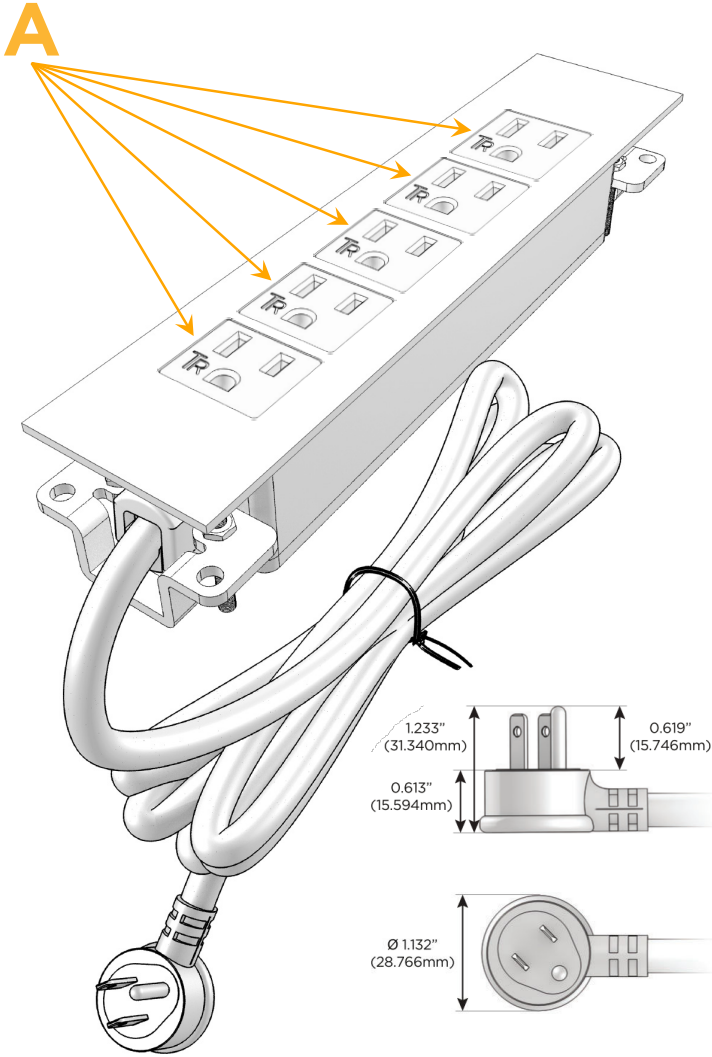

##### Module/Port Options:

- A** Tamper Resistant AC Receptacle
- E** USB-A & USB-C (20W)
- M** Double USB-A (Fast Charging Ports - 18W)
- H** HDMI
- 6** CAT 6
- 12** RJ 12
- X** Switched AC
- Y** 3-Way Switch (Low Voltage)
- V** USB-C (45W High Speed Charging Port)
- S** USB-C (25W High Speed Charging Port)
- R** Switched AC (Rocker Switch)
- D** Dimmer Switch

##### Plug:

Supplied with Low Profile Flat 45° Angle 120 VAC Plug

Optional Standard Straight 120 VAC Plug

Optional Straight 120 VAC Pass-through Plug

- CLEAN, COMPACT DESIGN
- STREAMLINED
- LOW PROFILE
- SIDE-EXITING CORDS
- PLUG & PLAY
- 6' AC CORD & PLUG (FLAT PLUG STANDARD)
- CUSTOMIZABLE CONFIGURATIONS AND FINISHES
- UL LISTED FOR MOUNTING IN FURNITURE
- 15A

# M-POWER-5T

AC POWER & DATA CONNECTIVITY SOLUTION

M-POWER-5TW-AAAAA-SS8TP

Specs:

**Modules/Ports:**

- A Tamper Resistant AC Receptacle

Distributed by

Mormax Company, Inc.