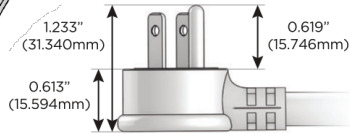

M-POWER-5T

AC POWER & DATA CONNECTIVITY SOLUTION

M-POWER-5TW-AAAAA-SS8TP

Specs:

Modules/Ports:

- A Tamper Resistant AC Receptacle